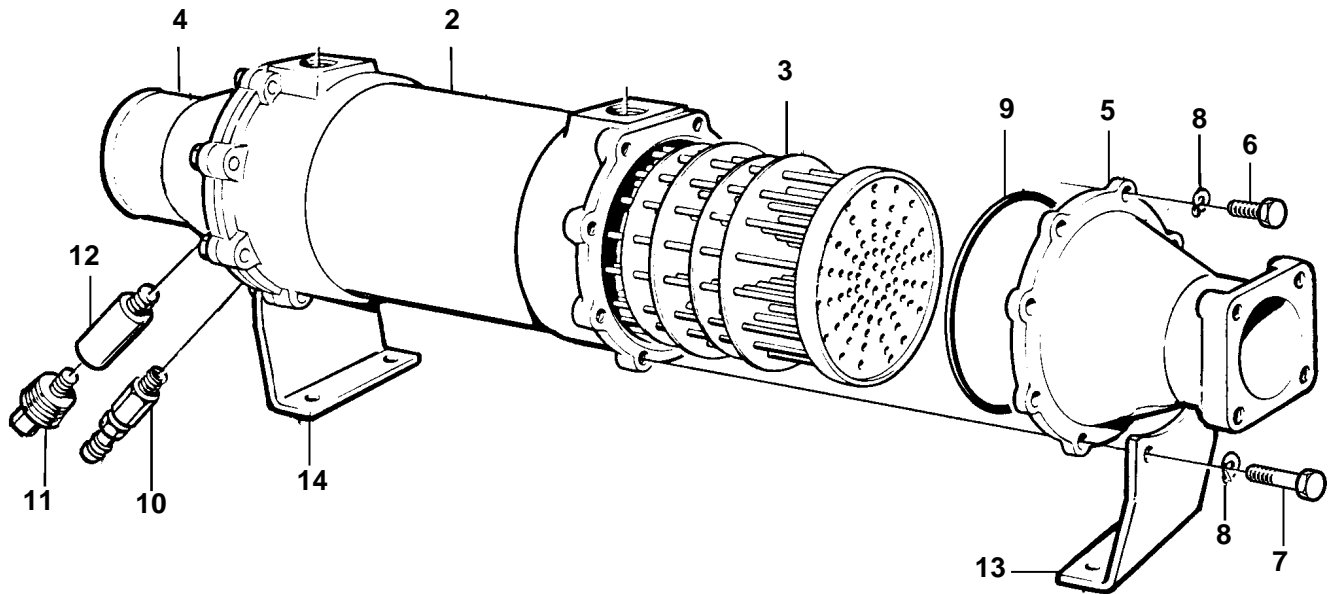

1

REF	PART NO.	QTY	DESCRIPTION		NOTES
1	3825936	1	Oil cooler	NS	
2	849618	1	· Housing		
3	3825932	1	· Insert		
4	836888	1	· End cover	SO	
5	849402	1	· End cover		Replaced by end cover 3826210 and plug 861551.
5A	3826210	1	· End cover		
6	955514	12	· Screw		
7	940117	4	· Screw		
8	941906	16	· Spring washer		
9	925027	2	· O-ring		
10	949918	1	· Drain cock		
11	838928	2	· Plug		
12	838929	2	· Zinc anod		
13		1	· Bracket		
14		1	· Bracket		
15	861551	1	· Plug		