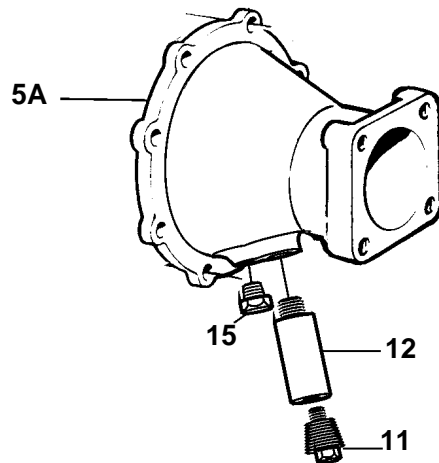

1

REF	PART NO.	QTY	DESCRIPTION		NOTES
1	3825936	1	Oil cooler	NS	
2	849618	1	· Housing		
3	3825932	1	· Insert		
4	836888	1	· End cover	SO	
5	849402	1	· End cover		Replaced by end cover 3826210 and plug 861551.
5A	3826210	1	· End cover		
6	955514	12	· Screw		
7	940117	4	· Screw		
8	941906	16	· Spring washer		
9	925027	2	· O-ring		
10	949918	1	· Drain cock		
11	838928	2	· Plug		
12	838929	2	· Zinc anod		
13		1	· Bracket		
14		1	· Bracket		
15	861551	1	· Plug		