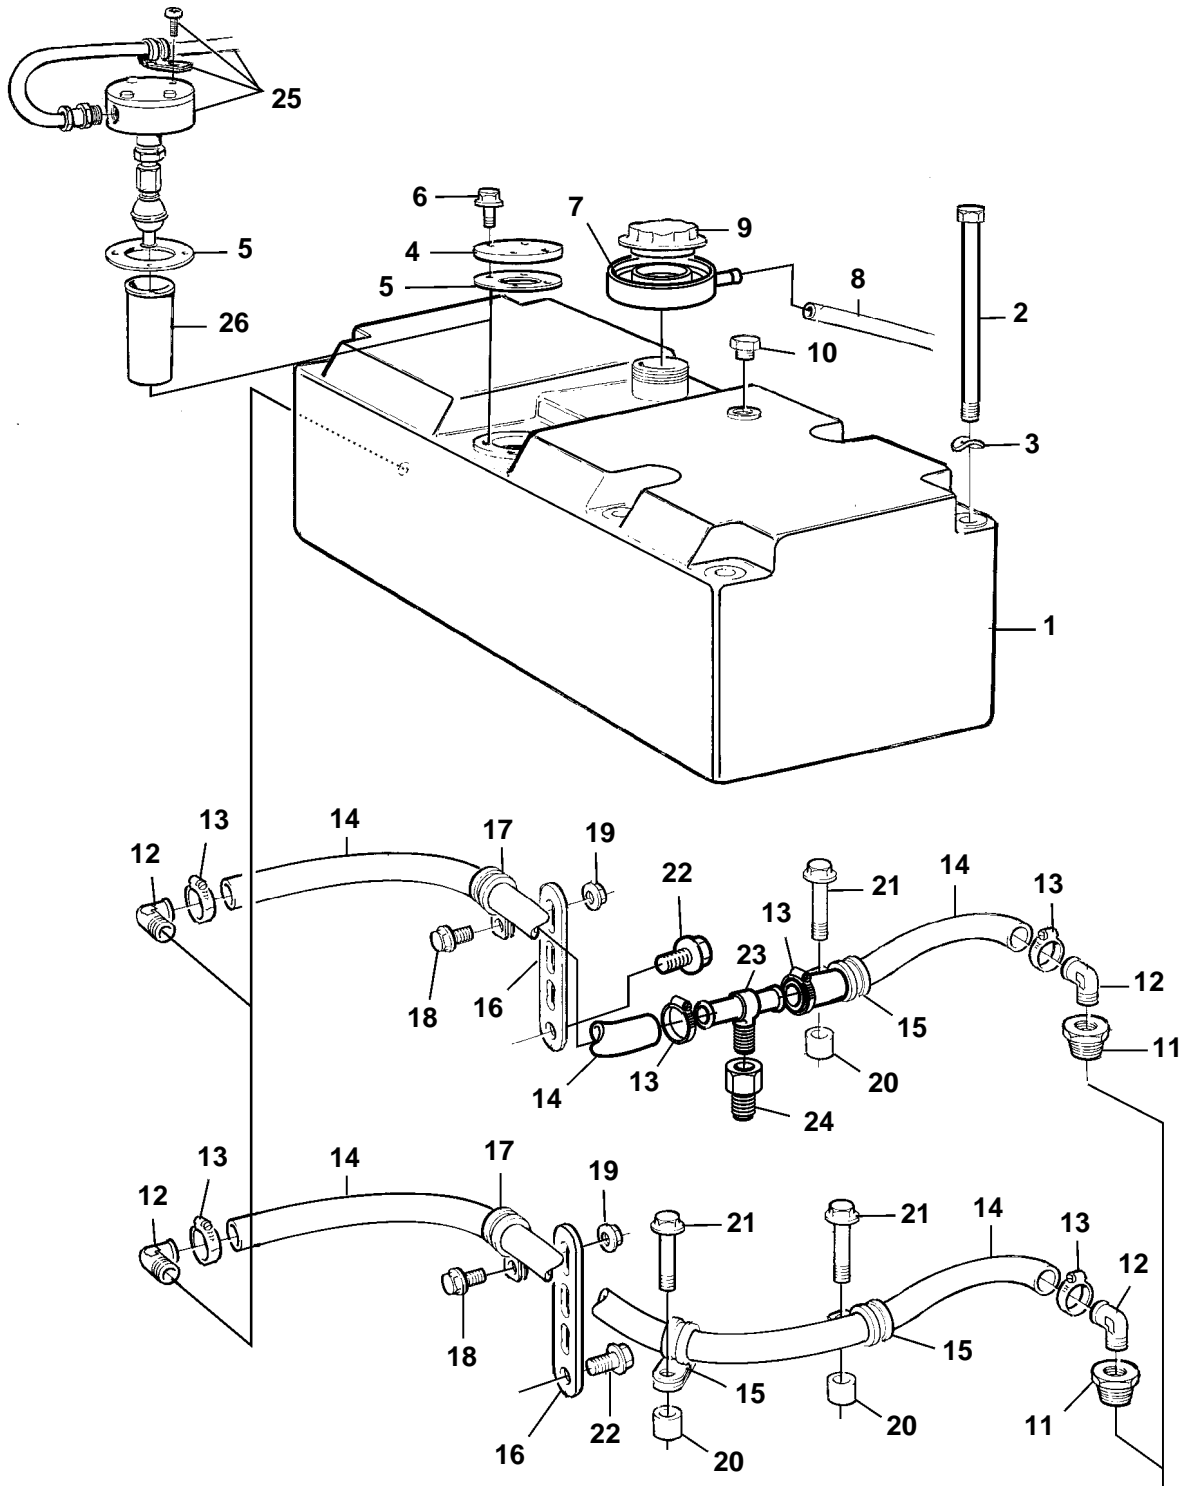

TAMD163P-A

18223

TAMD163P-A

REF	PART NO.	QTY	DESCRIPTION	SEE SEC.	NOTES
1	866767	1	Expansion tank		
2	970966	6	Screw		
3	941908	6	Spring washer		
4	843760	1	Cover		
5	863715	1	Gasket		
6	965199	4	Screw		
8	192618	X	Hose		L=1100mm
9	1674083	1	Pressure cap		
10	861551	1	Plug		
11	479954	1	Nipple, exhaust manifold		
12	942758	2	Nipple		
13	943470	4	Hose clamp		
14	943367	X	Hose		
15	949747	1	Clamp		
16	965545	1	Bracket		
17	952630	1	Clamp		
18	967949	1	Screw		(965175)
19	949278	1	Lock nut		
20	820506	1	Spacer sleeve		
21	965184	1	Screw		
22	946379	1	Screw, timing gear cover		(973083)
23	948092	1	Nipple		
24	862109	1	Nipple, collecting pipe		
25		1	Level sensor	2682	
26		1	Splash pipe	2682	