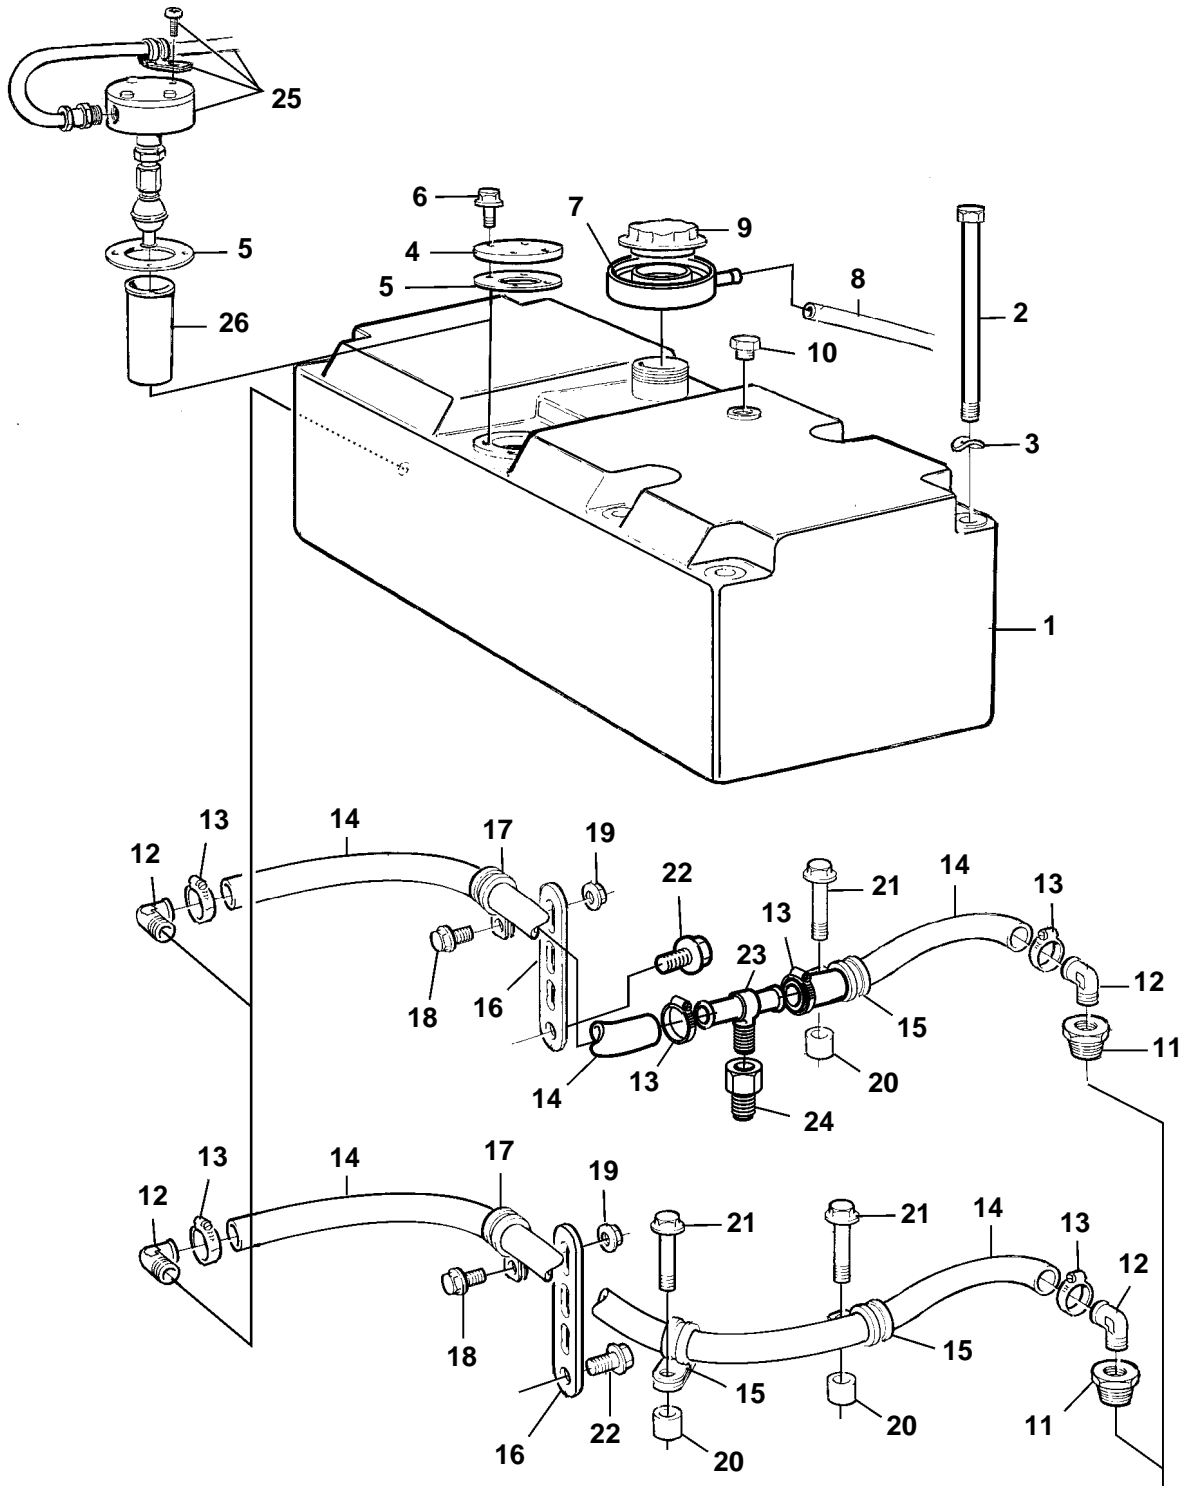

TAMD163P-A

18223

TAMD163P-A

REF	PART NO.	QTY	DESCRIPTION	SEE SEC.	NOTES
1	866767	1	Expansion tank		
2	970966	6	Screw		
3	941908	6	Spring washer		
4	843760	1	Cover		
5	863715	1	Gasket		
6	965199	4	Screw		
7	1196982	1	Seal		
8	192618	X	Hose		SN-1101052283/XXXXX L=1100mm
9	1674083	1	Pressure cap		
10	861551	1	Plug		
11	479954	1	Nipple, exhaust manifold		
12	942758	2	Nipple		
13	943470	2	Hose clamp		
14	943367	X	Hose		
15	949747	2	Clamp		
16	965545	1	Bracket		
17	952630	1	Clamp		
18	967949	1	Screw		(965175)
19	949278	1	Lock nut		
20	820506	2	Spacer sleeve		
21	965184	2	Screw		
22	946379	1	Screw, timing gear cover		(973083)
25		1	Level sensor	2682	
26		1	Splash pipe	2682	