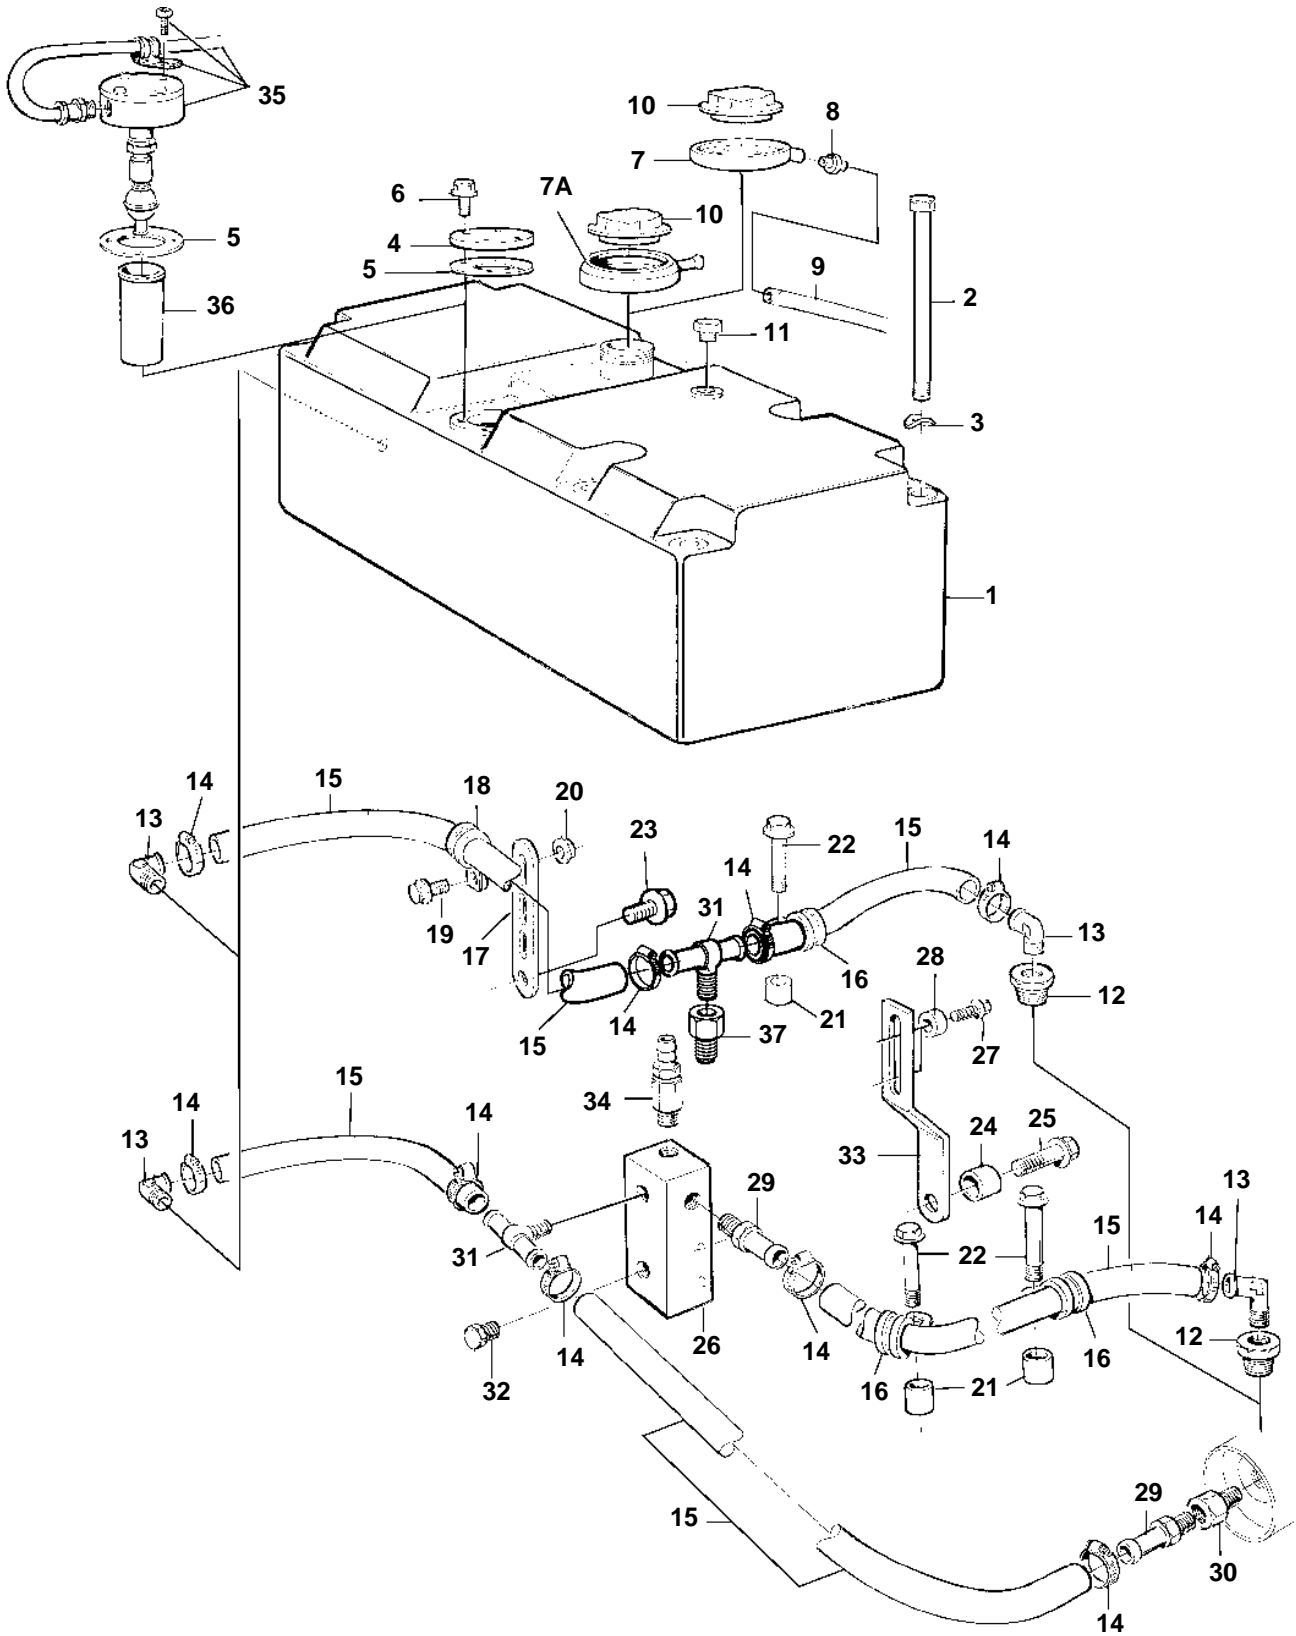

TAMD163A-A

18052

TAMD163A-A

REF	PART NO.	QTY	DESCRIPTION	SEE SEC.	NOTES
1	866767	1	Expansion tank		
2	970966	6	Screw		
3	941908	6	Spring washer		
4	843760	1	Cover		
5	863715	1	Gasket		
6	965199	4	Screw		
7	1196982	1	Seal		
7A	11110005	1	Rubber collar		SN-1101052283/XXXXX
8		1	Nipple		SN1101052284/XXXXX-
9	192618	X	Hose		SN-1101052283/XXXXX
10	1674083	1	Pressure cap		L=1100mm
11	861551	1	Plug		
12	479954	1	Nipple, exhaust manifold		
13	942758	2	Nipple		
14	943470	6	Hose clamp		
15	943367	X	Hose		
16	949747	2	Clamp		
21	820506	2	Spacer sleeve		
22	965184	2	Screw		
24	829653	1	Spacer sleeve		
25	965186	1	Flange screw		
26	866704	1	Bracket		
27	947542	2	Screw		
28	807183	2	Spacer sleeve		
29	942722	2	Nipple		
30	862109	1	Nipple, collecting pipe		
31	948092	1	Nipple		
32	479979	1	Plug		
33	836348	1	Bracket		
34	966871	1	Tap		
35		1	Level sensor	2682	
36		1	Splash pipe	2682	