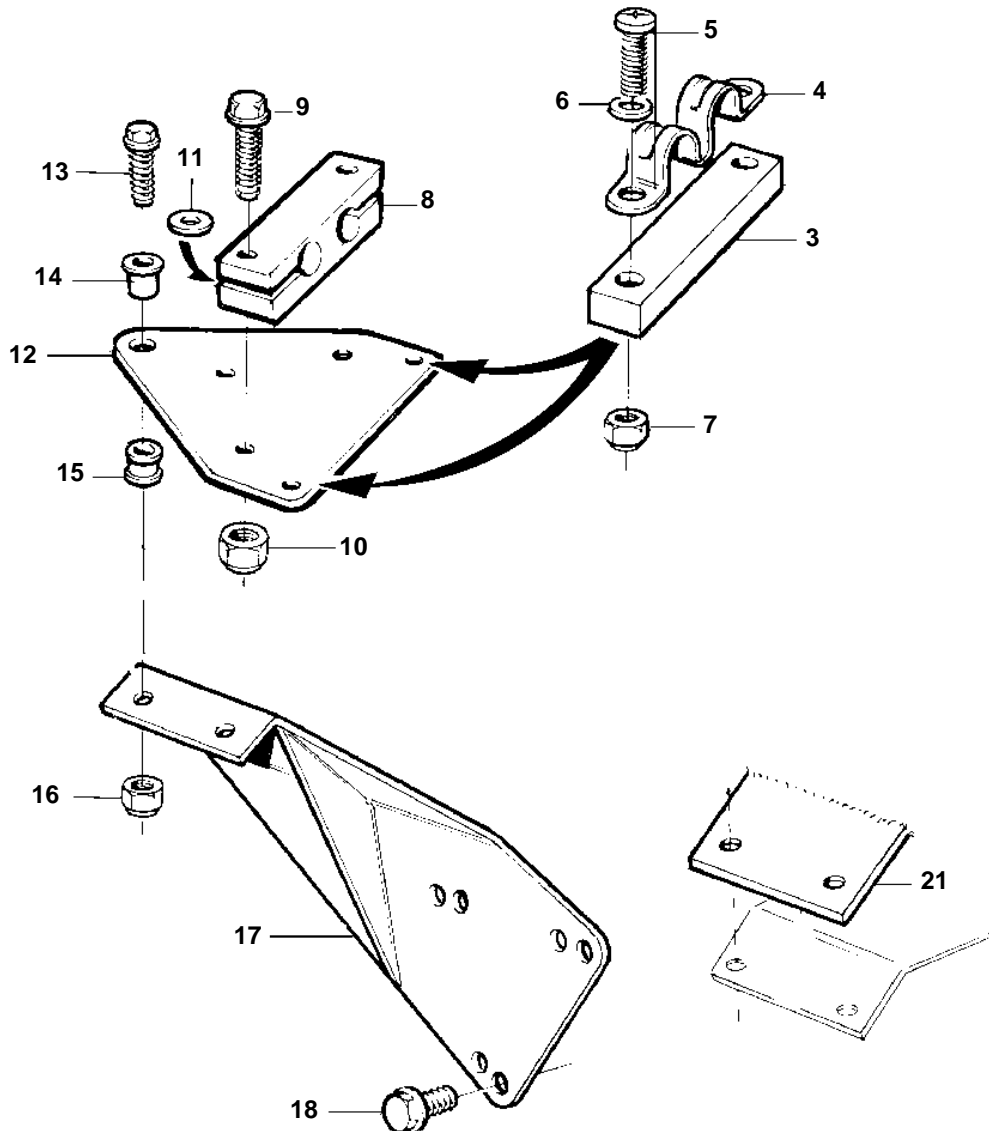

TAMD162C-C, TAMD163A-A, TAMD163P-A

17821

TAMD162C-C, TAMD163A-A, TAMD163P-A

REF	PART NO.	QTY	DESCRIPTION	SEE SEC.	NOTES
1	863445	1	Lever		
2	946544	2	Flange screw		
3	1140272	1	Spacer		
4	850182	1	Cable attachment		
5	956081	2	Screw		(955249)
6	940090	2	Washer		
7	963104	2	Nut		
8	1140271	1	Anchorage		
9	947760	2	Flange screw		
10	963106	2	Nut		
11	955894	1	Washer		
12	1140270	1	Bracket		
13	947542	2	Screw		
14	824830	2	Spacer sleeve		
15	824834	2	Bushing		
16	963105	2	Nut		
17	866991	1	Control plate		
18	946173	3	Flange screw		
19	354842	1	Bracket, fuel inj. pump		
20	819809	1	Tension spring		
21		1	Protecting casing		
			Starter cover	2681	