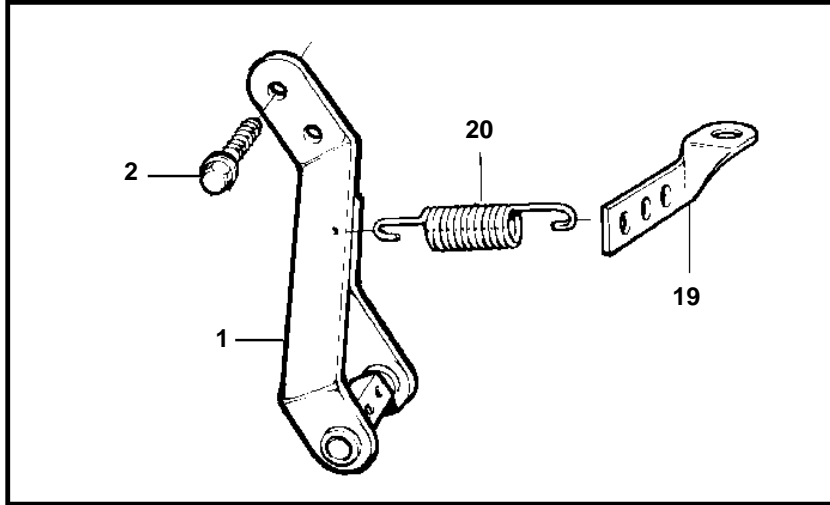

TAMD162C-C, TAMD163A-A, TAMD163P-A

17821

TAMD162C-C, TAMD163A-A, TAMD163P-A

REF	PART NO.	QTY	DESCRIPTION	SEE SEC.	NOTES
1	863445	1	Lever		
2	946544	2	Flange screw		
3	1140272	1	Spacer		
4	850182	1	Cable attachment		
5	956081	2	Screw		(955249)
6	940090	2	Washer		
7	963104	2	Nut		
8	1140271	1	Anchorage		
9	947760	2	Flange screw		
10	963106	2	Nut		
11	955894	1	Washer		
12	1140270	1	Bracket		
13	947542	2	Screw		
14	824830	2	Spacer sleeve		
15	824834	2	Bushing		
16	963105	2	Nut		
17	866991	1	Control plate		
18	946173	3	Flange screw		
19	354842	1	Bracket, fuel inj. pump		
20	819809	1	Tension spring		
21		1	Protecting casing		
			Starter cover	2681	