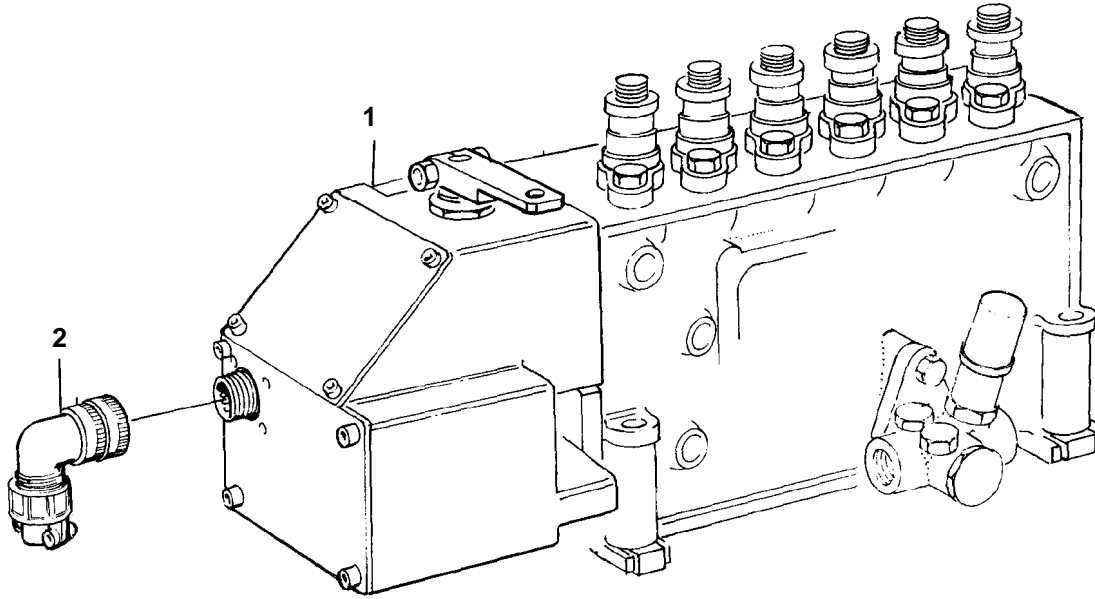

TAMD163A-A

TAMD163A-A

REF	PART NO.	QTY	DESCRIPTION	NOTES
1	3825984	1	Injection pump	GAC GOVERNOR
	3803785	1	Injection pump, exch	Exchange unit
				SEE GROUP 23
2	846580	1	Angle contact	
3	873979	1	Control unit	GAC. Replace earlier control units.
4	849394	1	Transient protector	
5	863618	1	Impulse sensor	
6		1	Coverflywheel cover	