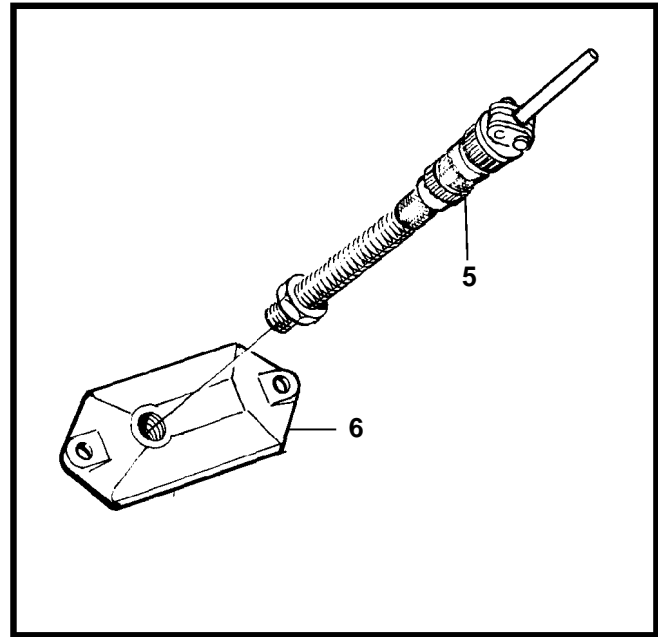

TAMD163A-A

TAMD163A-A

REF	PART NO.	QTY	DESCRIPTION	NOTES
1	3825984	1	Injection pump	GAC GOVERNOR
	3803785	1	Injection pump, exch	Exchange unit
				SEE GROUP 23
2	846580	1	Angle contact	
3	873979	1	Control unit	GAC. Replace earlier control units.
4	849394	1	Transient protector	
5	863618	1	Impulse sensor	
6		1	Coverflywheel cover	