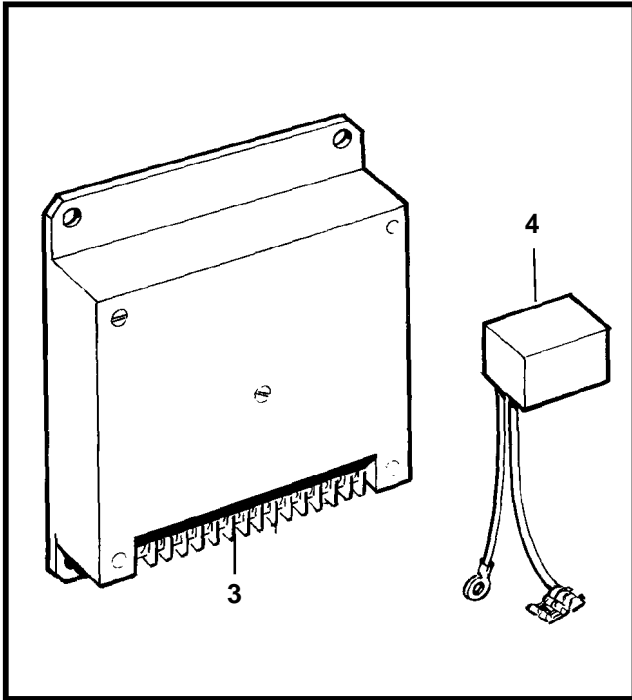

TAMD163A-A

TAMD163A-A

REF	PART NO.	QTY	DESCRIPTION	NOTES
1	3825984	1	Injection pump	GAC GOVERNOR
	3803785	1	Injection pump, exch	Exchange unit
				SEE GROUP 23
2	846580	1	Angle contact	
3	873979	1	Control unit	GAC. Replace earlier control units.
4	849394	1	Transient protector	
5	863618	1	Impulse sensor	
6		1	Coverflywheel cover	