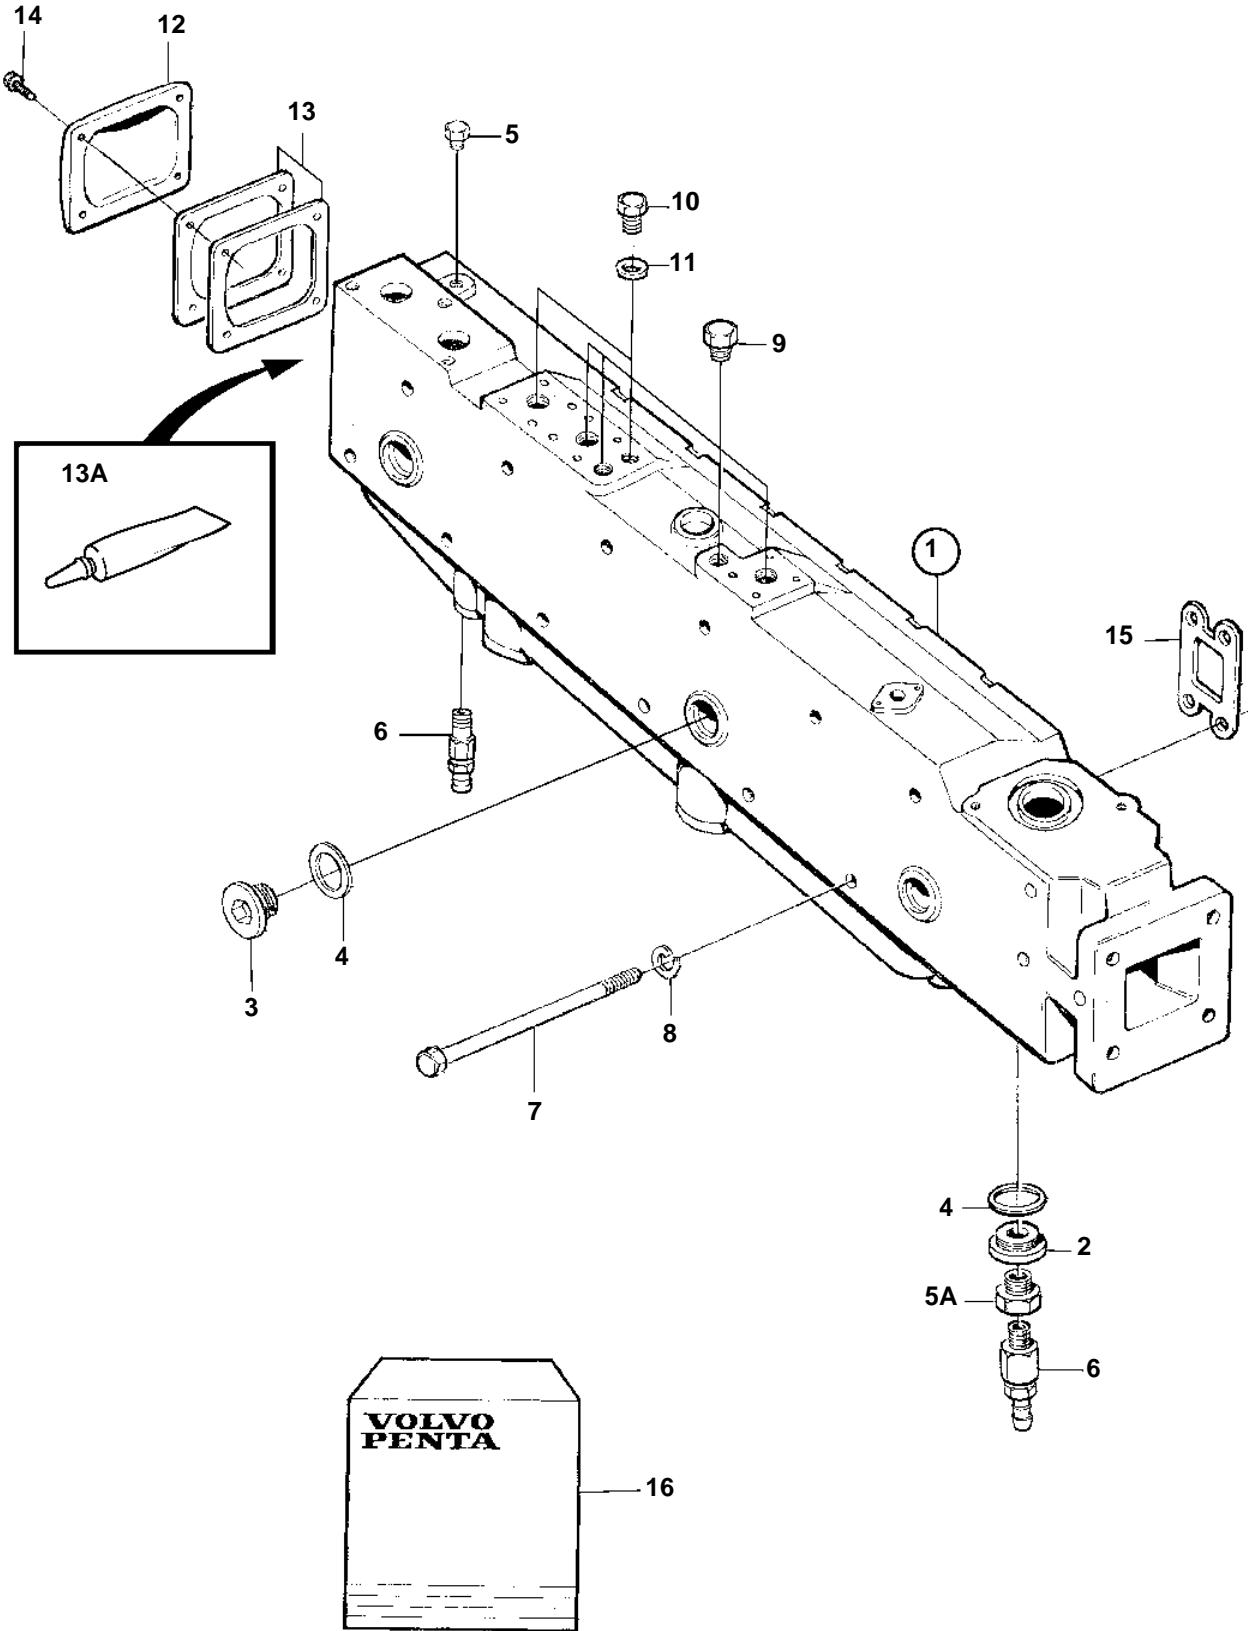

TAMD162A, TAMD162B, TAMD162C, TAMD162C-B

17876

TAMD162A, TAMD162B, TAMD162C, TAMD162C-B

REF	PART NO.	QTY	DESCRIPTION	NOTES
1	3827486	1	Exhaust pipe	
2	821335	1	· Plug	SNXXXXXXXXXX/18411-
3	467367	11	· Plug	
4	469328	12	· Gasket	
5	479979	2	· Plug, 1/8-NPTF	(191026)
5A	16291	1	Nipple	SNXXXXXXXXXX/18411-
6	947894	2	Drain cock	
7	970966	12	Screw	
8	941908	12	Spring washer	
9	479956	3	Plug, 1/2-NPTF	
10	960632	1	Plug	
11	947624	1	Gasket	
12	849011	1	Cover	
13	849399	2	Gasket	REPL BY 1161231
13A	1161231	X	Sealant	BLACK, 0,31L
14	945444	4	Flange screw	
15	3165748	6	Gasket	
16	876806	1	Gasket kit, exhaust manifold	