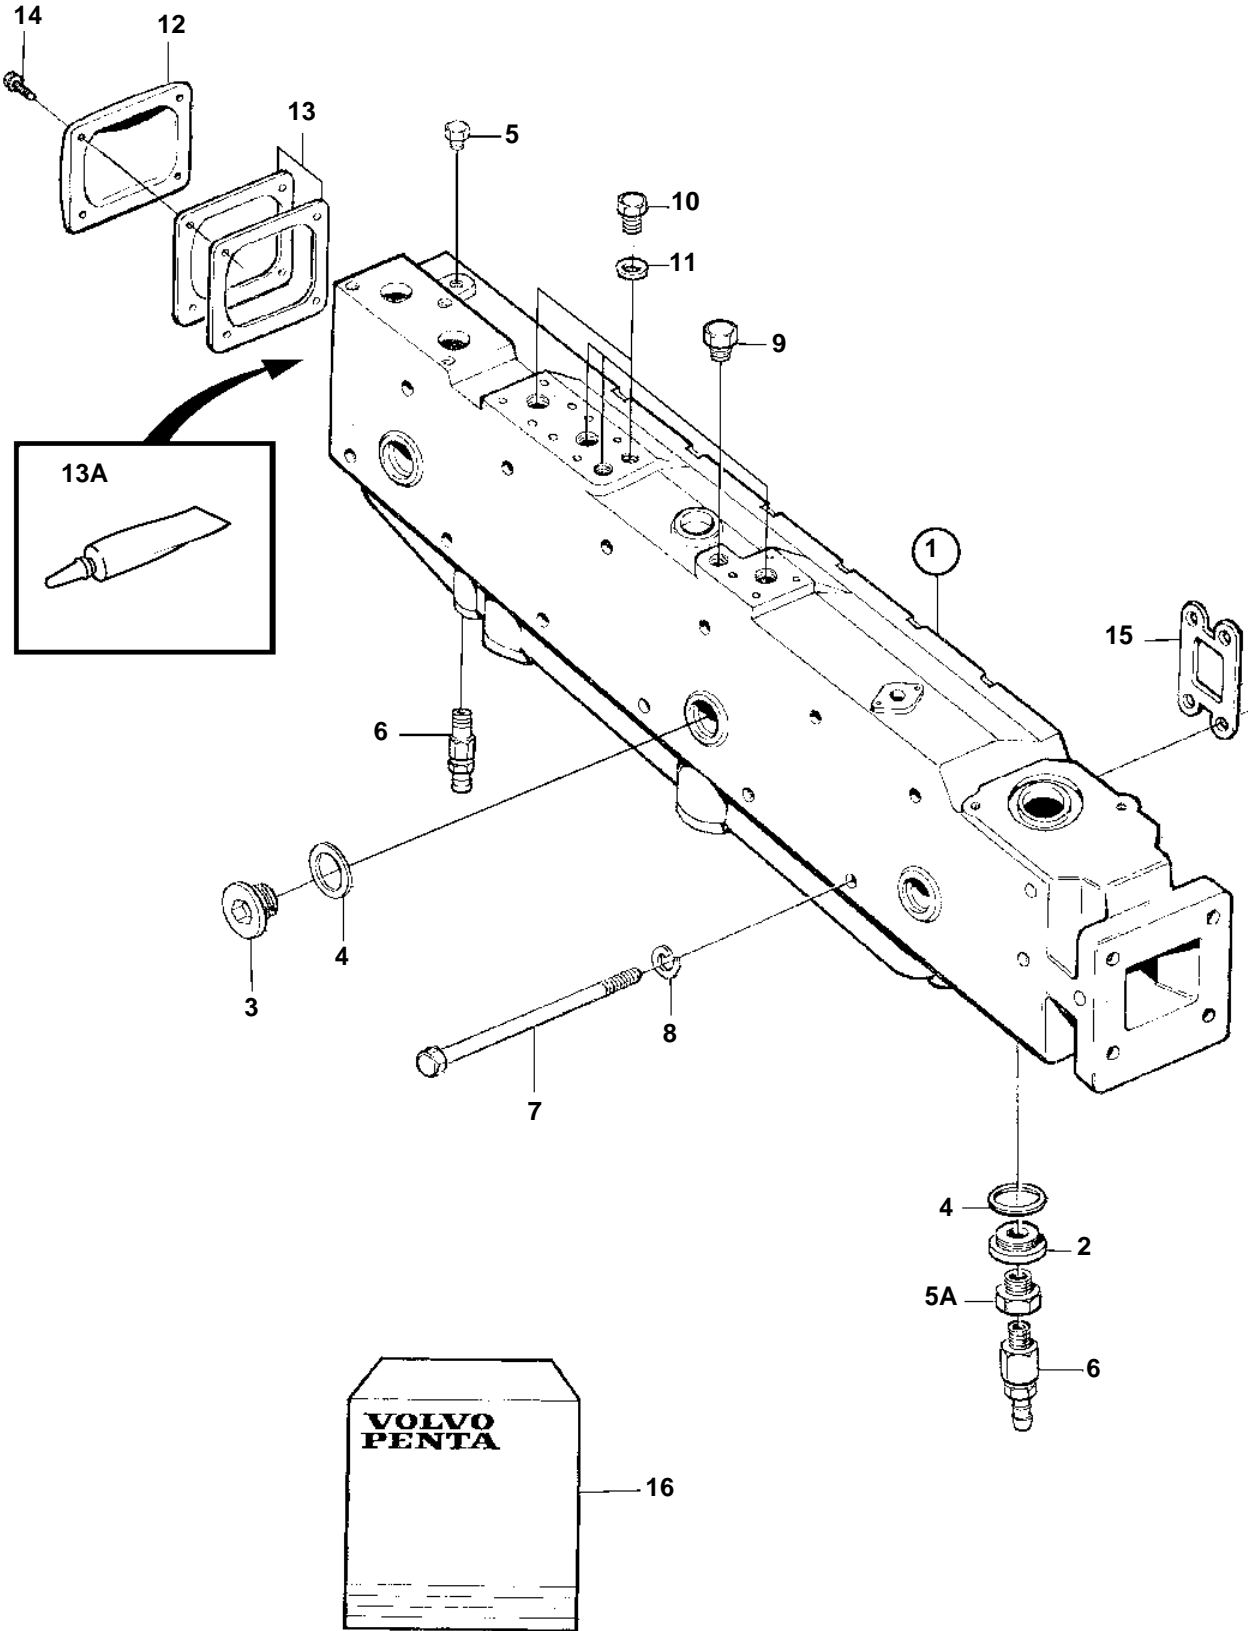

TAMD162A, TAMD162B, TAMD162C, TAMD162C-B

17876

TAMD162A, TAMD162B, TAMD162C, TAMD162C-B

REF	PART NO.	QTY	DESCRIPTION	NOTES
1	3825345	1	Exhaust pipe	SNXXXXXXXXXX/18411-. Replaced by 3827486.
2	821335	1	· Plug	SNXXXXXXXXXX/18411-
3	467367	11	· Plug	
4	469328	12	· Gasket	
5	479979	5	· Plug, 1/8-NPTF	(191026)
5A	16291	1	Nipple	SNXXXXXXXXXX/18411-
6	947894	2	Drain cock	
7	970966	12	Screw	
8	941908	12	Spring washer	
9	479956	3	Plug, 1/2-NPTF	
10	960632	1	Plug	
11	947624	1	Gasket	
12	849011	1	Cover	
13	849399	2	Gasket	REPL BY 1161231
13A	1161231	X	Sealant	BLACK, 0,31L
14	945444	4	Flange screw	
15	3165748	6	Gasket	
16	876806	1	Gasket kit, exhaust manifold	