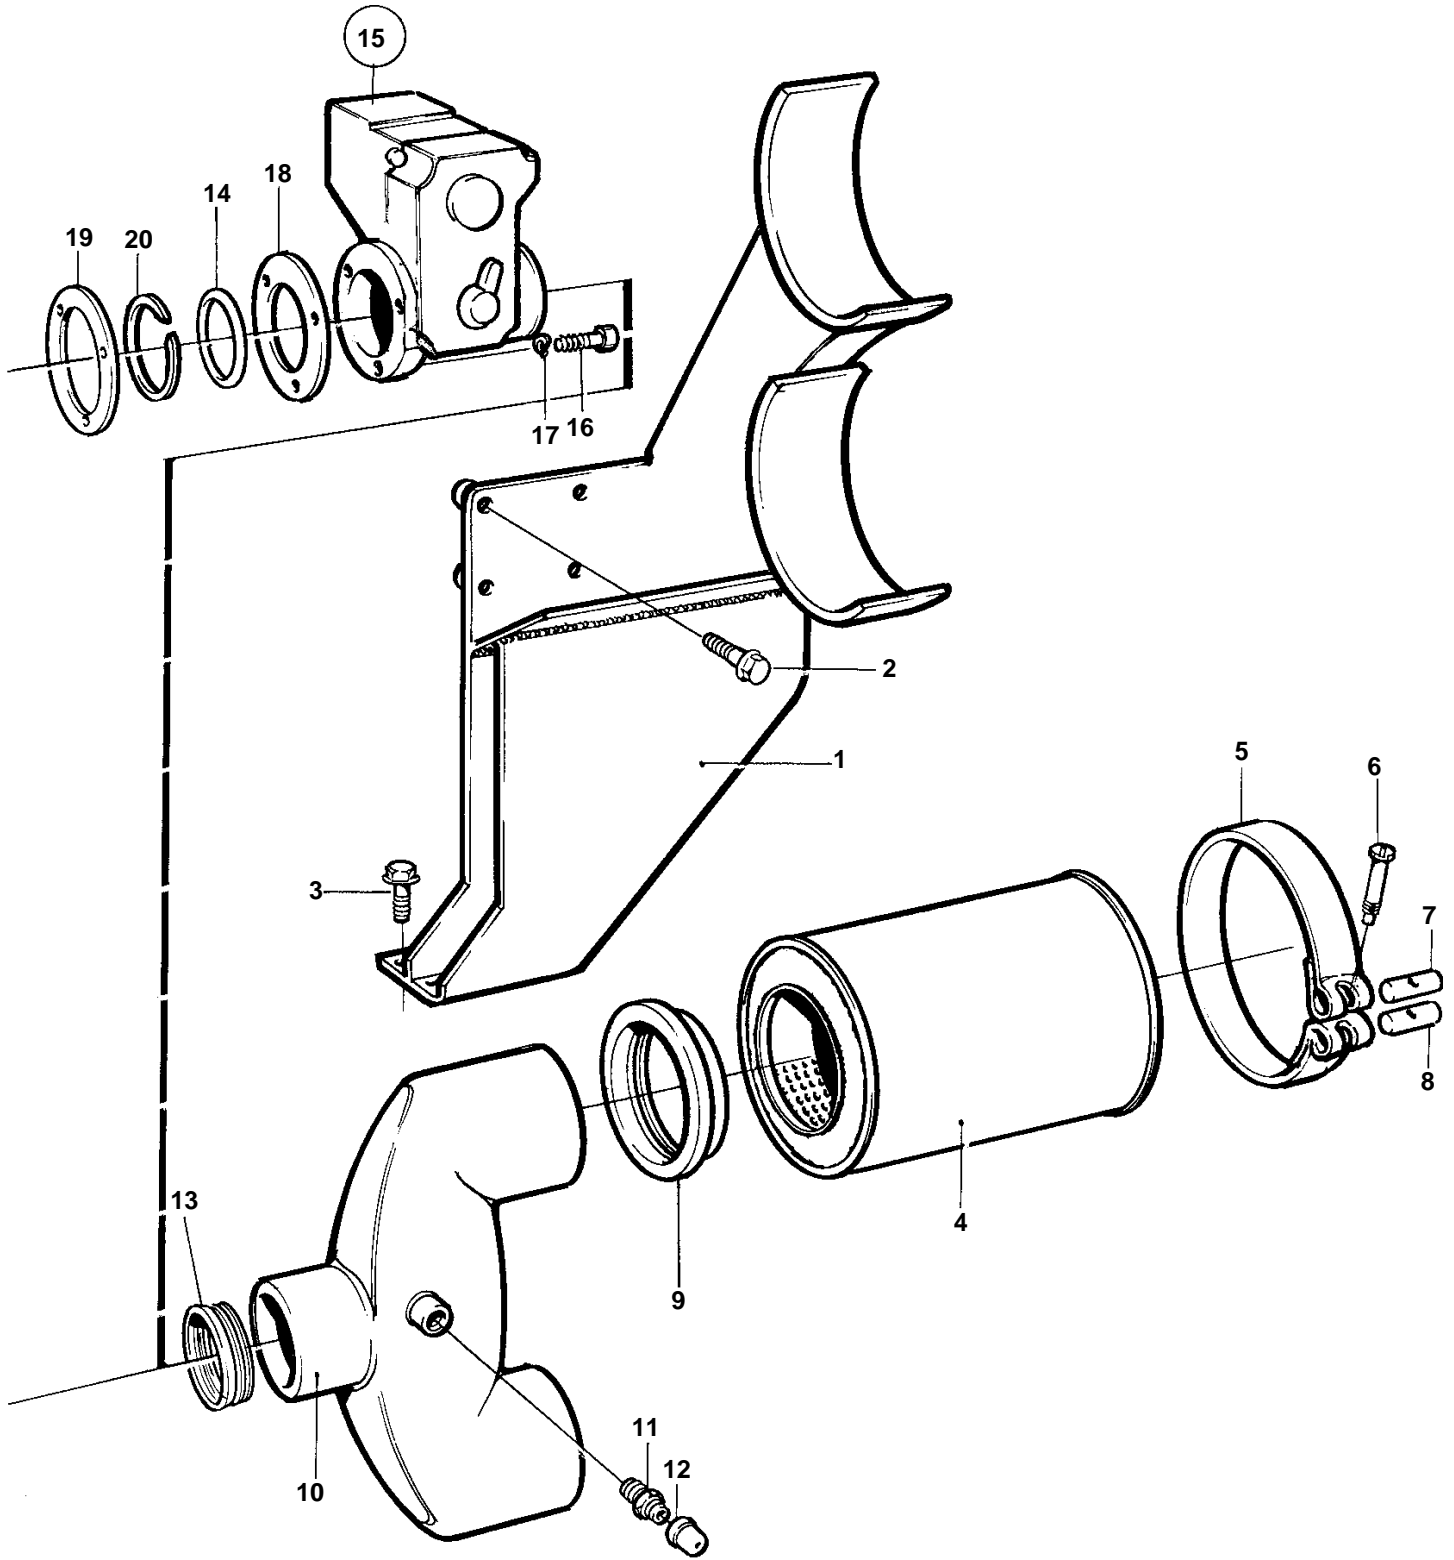

TAMD162A, TAMD162C, TAMD162C-B

16243

TAMD162A, TAMD162C, TAMD162C-B

REF	PART NO.	QTY	DESCRIPTION	SEE SEC.	NOTES
1	862697	1	Bracket		
2	946671	4	Flange screw		
3	946440	4	Flange screw		
4	842280	2	Air filter		
5	821028	2	Tensioning band		
6	31406	2	Screw		
7	31405	2	Pin, unthreaded		
8	31404	2	Pin, threaded		
9	847257	2	Seal		
10	842853	1	Connection pipe		
11	191095	1	Nipple		
12	842037	1	Vacuum gauge		
13	862033	1	Seal		
14	925078	1	O-ring		
15		1	Emergency stop		SN-1101051274/XXXXX
				1197	
16	959223	2	Screw, L=30mm		SN-1101051274/XXXXX
	959233	1	Screw, L=80mm		SN-1101051274/XXXXX
17	941907	3	Spring washer		SN-1101051274/XXXXX
18	862590	1	Gasket		SN-1101051274/XXXXX
19	843704	1	Attaching ring		SN-1101051274/XXXXX
20	843703	1	Clamping ring		SN-1101051274/XXXXX