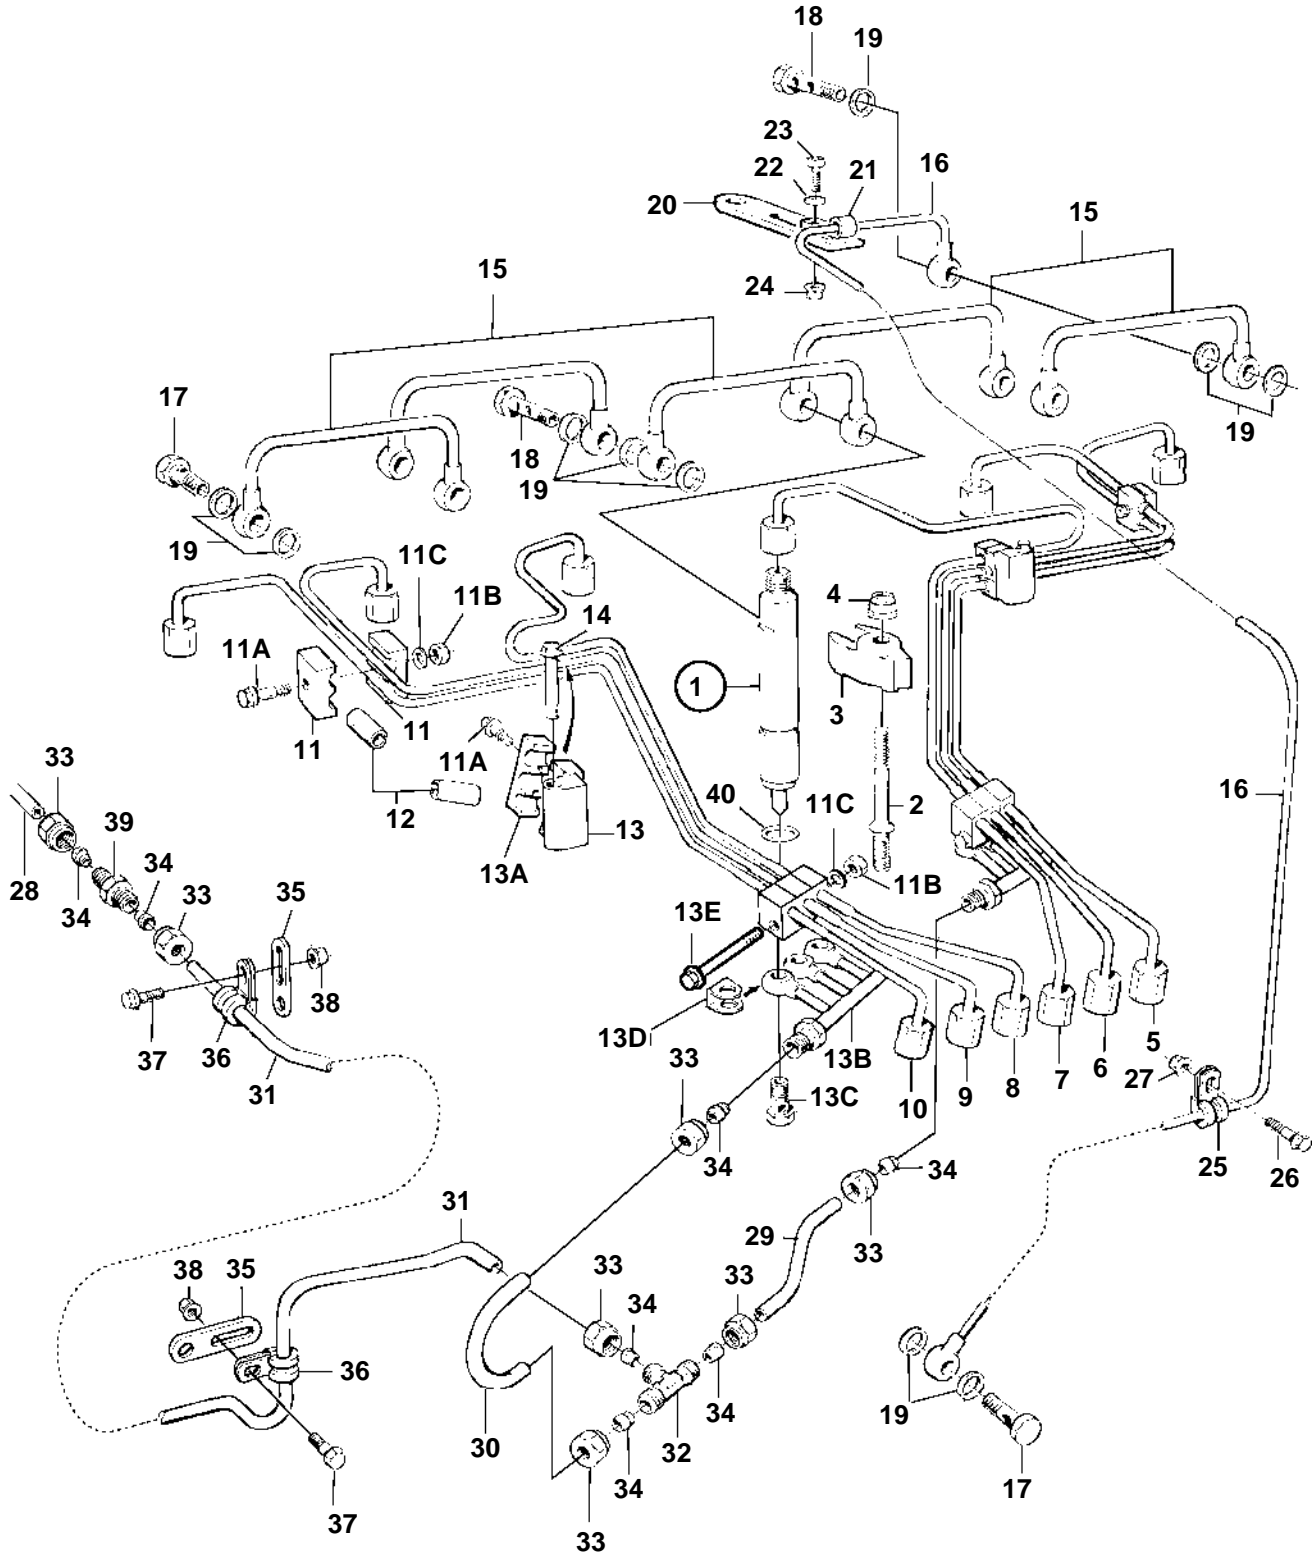

TAMD162A, TAMD162C, TAMD162C-B

16051

TAMD162A, TAMD162C, TAMD162C-B

REF	PART NO.	QTY	DESCRIPTION	SEE SEC.	NOTES
1	1543753	6	Injector		
	3803258	6	Injector, exch		Exchange unit
				461	
2	470560	6	Stud		
3	1543497	6	Yoke		
4	1543499	6	Nut		
5	849804	1	Delivery pipe, jacketed		CYL 1
6	849805	1	Delivery pipe, jacketed		CYL 2
7	849806	1	Delivery pipe, jacketed		CYL 3
8	849807	1	Delivery pipe, jacketed		CYL 4
9	849808	1	Delivery pipe, jacketed		CYL 5
10	849809	1	Delivery pipe, jacketed		CYL 6
11	865834	4	Clamp		2-PIPES
11A	940101	6	Screw		
11B	949278	4	Lock nut		
11C		4	Washer		
12		X	Hose		L=20mm
13	865835	1	Retainer		CYL 1,2,3
	865841	1	Retainer		CYL 4,5,6
13A	865835	2	Retainer		3-PIPES
13B	865833	2	Leak-off pipe		
13C	74033	6	Hollow screw		
13D	845953	6	Gasket		
13E	948081	2	Screw		(955279)
14	965181	2	Screw		
15	1543683	5	Tube		
16	862142	1	Leak-off line		
17	74033	2	Hollow screw		L=16mm
18	966834	5	Hollow screw		L=24mm
19	947620	19	Gasket		ALT
	18811	19	Gasket		ALT
20	965534	1	Bracket		
21	121563	1	Clamp		
22	955892	1	Washer		
23	956094	1	Screw		
24	945407	1	Flange nut		
25	947191	1	Clamp, fuel filter bracket		
26	946440	1	Flange screw, fuel filter bracket		
27	945408	1	Flange nut, fuel filter bracket		
28	3826080	1	Fuel pipe, leakage sensor	1189	(863554)
29	3826753	1	Pipe		
30	3826754	1	Pipe		
31	3826755	1	Pipe		
32	957123	1	T-nipple		
33	956983	7	Nut		
34	956969	7	Ferrule		
35	965534	1	Bracket, starter cover		
	965534	2	Bracket, crankcase vent.		
36	952625	3	Clamp		
37	946934	3	Flange screw		
38	945407	3	Flange nut		
39	957055	1	Nipple		
40		X	Sealing ring	2126	