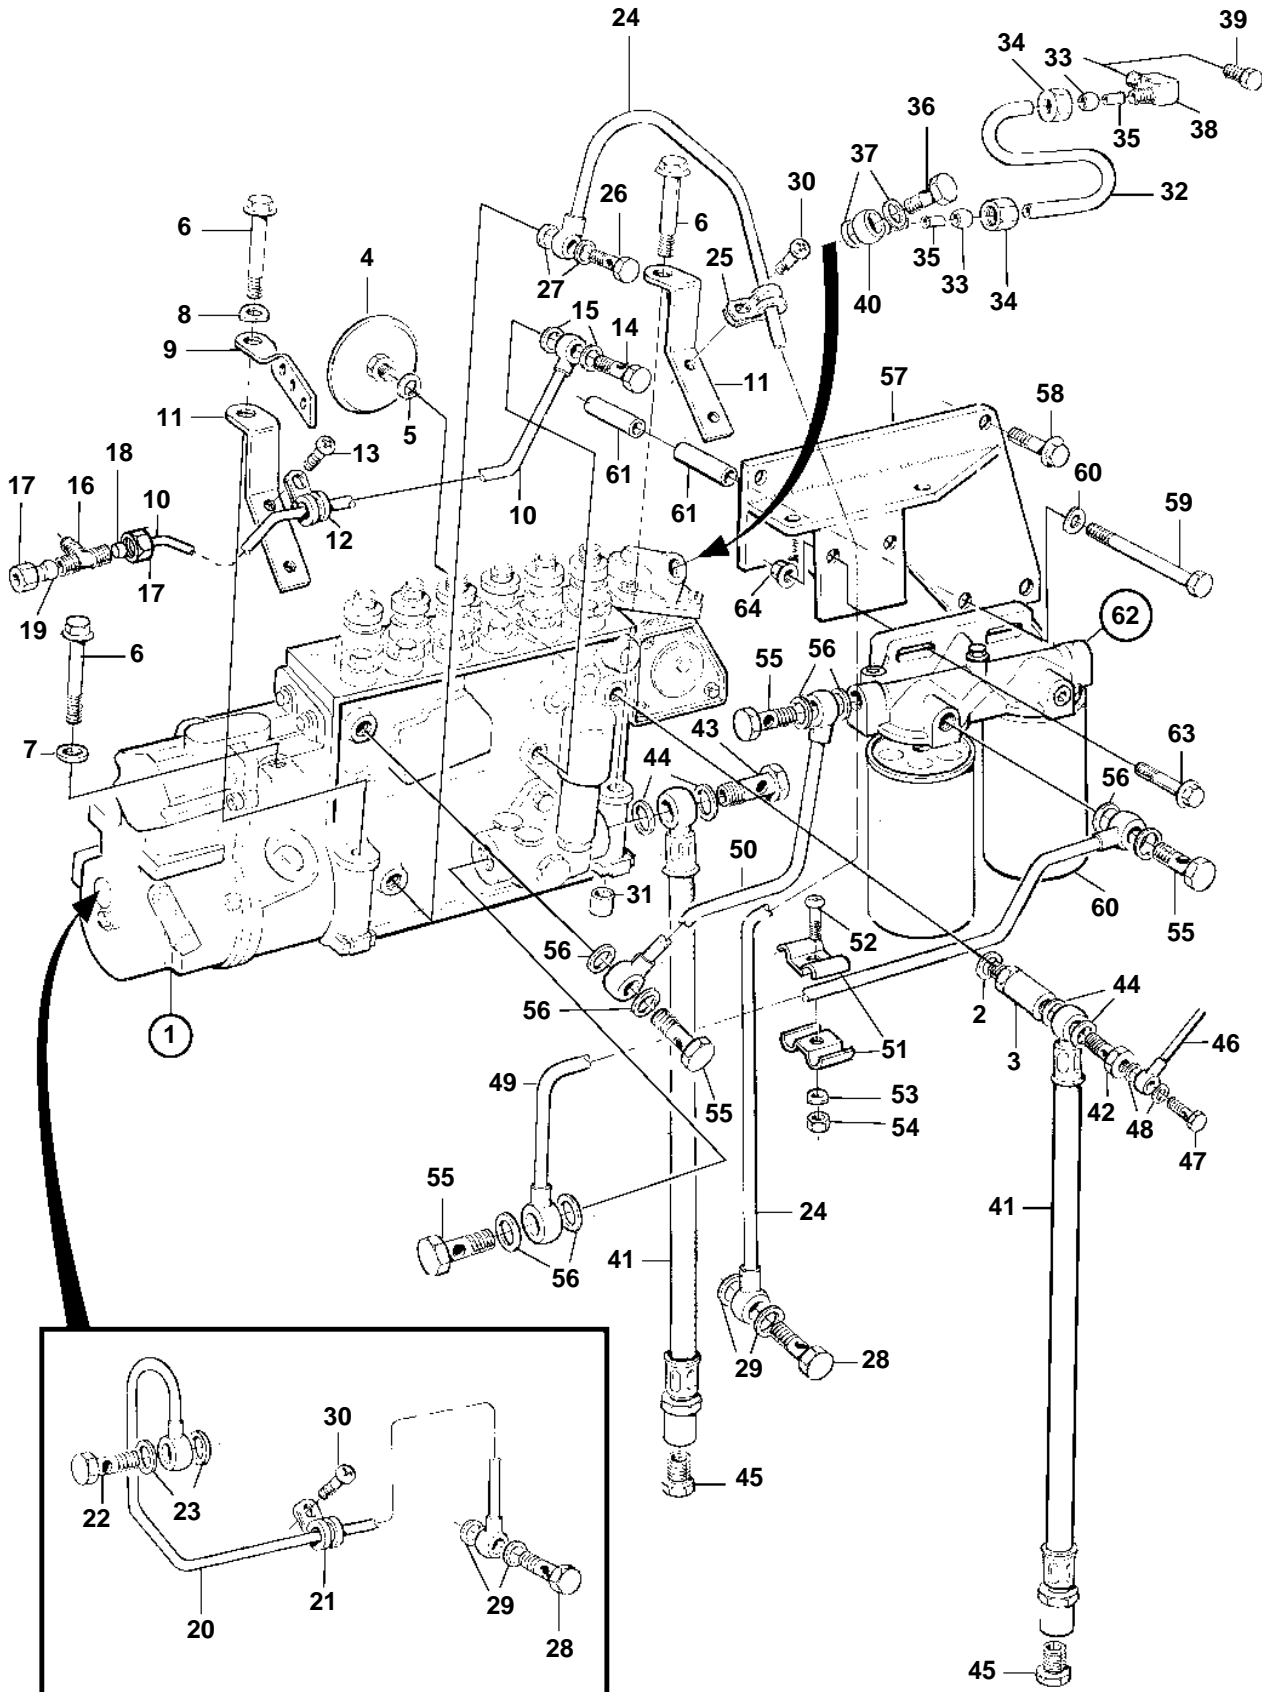

TAMD162A, TAMD162B, TAMD162C, TAMD162C-B

17835

TAMD162A, TAMD162B, TAMD162C, TAMD162C-B

REF	PART NO.	QTY	DESCRIPTION	SEE SEC.	NOTES
1	864988	1	Injection pump		RQV GOVERNOR
	3803775	1	Injection pump, exch		Exchange unit
				1144	
	849836	1	Injection pump, AUX		RQ GOVERNOR
	3803768	1	Injection pump, exch		Exchange unit
				1145	
	865277	1	Injection pump, AUX		GAC GOVERNOR. Electronic speed control for auxiliary engines.
	3803776	1	Injection pump, exch		Exchange unit
				1178	
2	11996	1	Gasket		
3	479775	1	Overflow valve		(35096)
4	477173	1	Pressure equalizer		
5	969011	1	Gasket		
6	965189	4	Flange screw		
7	190509	2	Washer		
8	941908	1	Spring washer		
9		1	Bracket manual speed control		SEE GROUP 27
10	862997	1	Oil feed pipe		Ferrule and nut is not included.
11	1543721	2	Bracket		
12	952623	1	Clamp		
13	956092	1	Screw		
14	48634	1	Hollow screw		
15	947281	2	Gasket		
16	191936	1	T-pipe, cylinder block		
17	954356	2	Cap nut		
18	954364	1	Fitting		
19	943006	1	Plug		
20	862996	1	Oil return pipe		SN-XXXXXXXXXX/9438. Replaced by 3826169.
21	952625	1	Clamp		SN-XXXXXXXXXX/9438
22	25167	1	Hollow screw		SN-XXXXXXXXXX/9438
23	969011	2	Gasket		SN-XXXXXXXXXX/9438
24	3826169	1	Oil return pipe		SNXXXXXXXXXXXX/9439-
25	952623	1	Clamp		SNXXXXXXXXXXXX/9439-
26	48634	1	Hollow screw		SNXXXXXXXXXXXX/9439-
27	947281	2	Gasket		SNXXXXXXXXXXXX/9439-
28	25167	1	Hollow screw		
29	969011	2	Gasket		
30	956092	1	Screw		
31	417588	1	Guide sleeve		
32	945460	X	Plastic pipe		L=45mm,(924079)
33	954364	2	Fitting		
34	954356	2	Cap nut		
35	944717	2	Sleeve		
36	969299	1	Hollow screw		
37	11994	2	Gasket		
38	954385	1	Elbow nipple		
39	180759	1	Plug, AUX		
40	945417	1	Nipple		
41	3830312	2	Fuel hose		
42	16496	1	Hollow screw		
43	25167	1	Hollow screw		
44	969011	4	Gasket		
45	22753	2	Nipple		
46		1	Leak-off line	2166	
47		1	Hollow screw	2166	
48		2	Gasket	2166	
49	3825969	1	Fuel pipe		
50	849887	1	Fuel pipe		