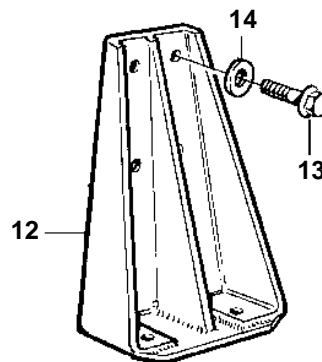

TAMD162A, TAMD162C, TAMD162C-B

TAMD162A, TAMD162C, TAMD162C-B

REF	PART NO.	QTY	DESCRIPTION	
1	849267	2	Engine bracket	
2	968435	8	Flange screw	
3	977987	X	Adjuster screw	
4	849250	2	Engine bracket	SO
5	968435	4	Flange screw, L=40mm	
	968437	4	Flange screw, L=80mm	