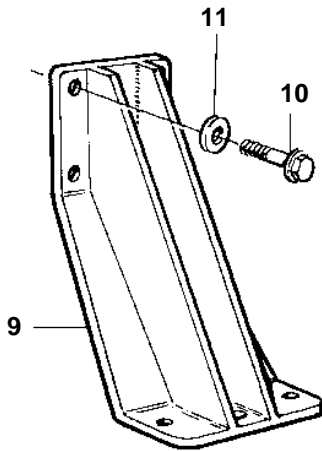

TAMD162A, TAMD162C, TAMD162C-B

TAMD162A, TAMD162C, TAMD162C-B

REF	PART NO.	QTY	DESCRIPTION	
1	849267	2	Engine bracket	
2	968435	8	Flange screw	
3	977987	X	Adjuster screw	
4	849250	2	Engine bracket	SO
5	968435	4	Flange screw, L=40mm	
	968437	4	Flange screw, L=80mm	