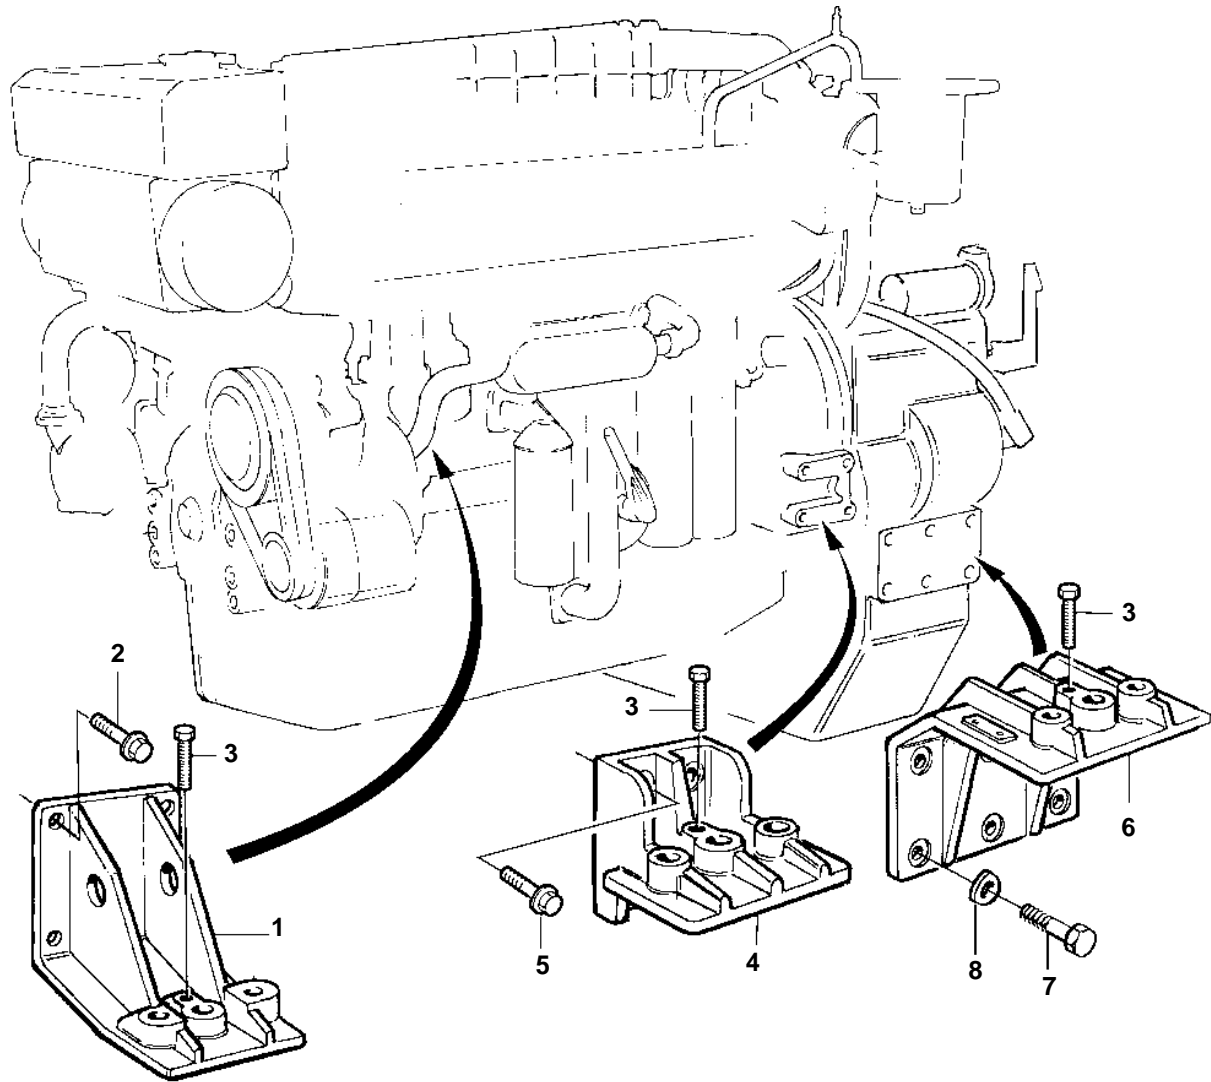

TAMD162A, TAMD162C, TAMD162C-B

TAMD162A, TAMD162C, TAMD162C-B

REF	PART NO.	QTY	DESCRIPTION	
1	849267	2	Engine bracket	
2	968435	8	Flange screw	
3	977987	X	Adjuster screw	
4	849250	2	Engine bracket	SO
5	968435	4	Flange screw, L=40mm	
	968437	4	Flange screw, L=80mm	