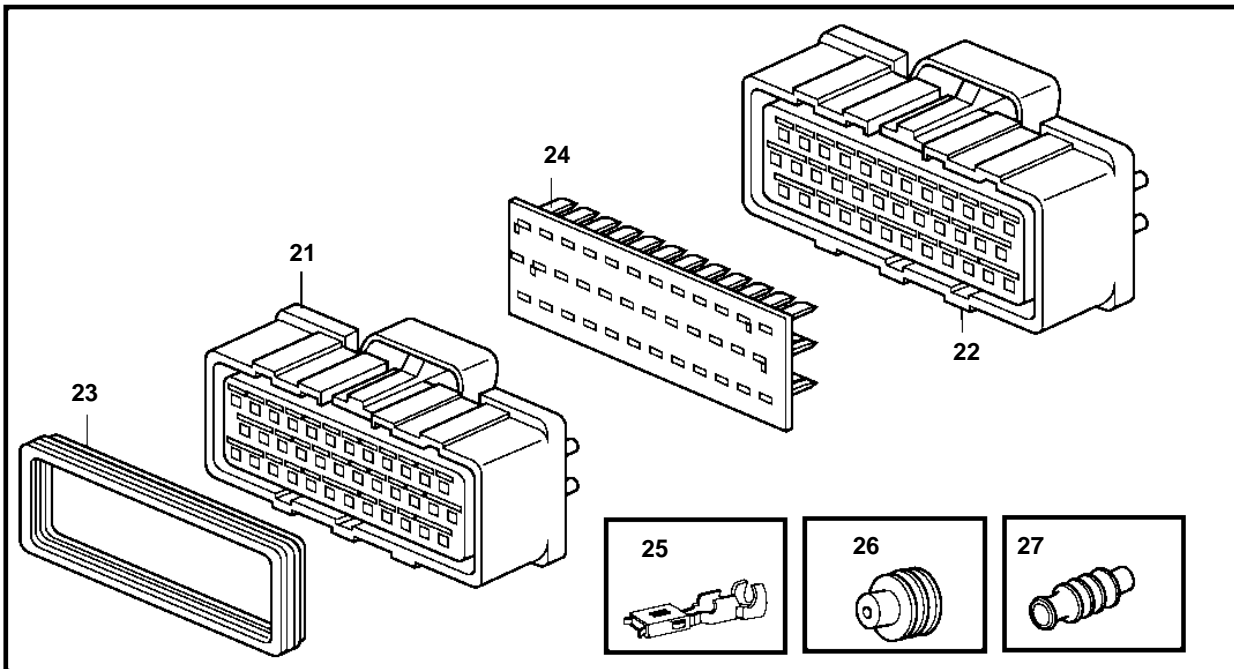

COMMON

17898

COMMON

REF	PART NO.	DESCRIPTION	NOTES
1	846612	Sleeve connector	16-POLE
2	847005	Sealing collar	L=100mm D=20mm
3	849959	Cable terminal	
4	846611	Sleeve connector	16-POLE
5	846615	Sealing ring	
6	846647	Pin connector	16-POLE
7	849958	Cable terminal	1,6x0,5-1,5sq.mm
8	8159013	Tab housing	4-POLE
9		Adapter	
10	8155901	Cable terminal	
11	8155900	Seal	
12	8155899	Sealing plug	
13	1618737	Switch	7-POLE
14	853521	Cable terminal	
15	853498	Receptacle housing	3-POLE
16	873632	Rubber guard	
17	9148263	Switch	42-POLE
18	970772	Seal	1,2-2,1sq.mm BLUE
	9148107	Seal	1,4-2,0 GREY
	970773	Seal	2,2-3sq.mm WHITE
19	9148135	Switch	1,6x0,5-1sq.mm
	970778	Cable terminal	4,8/2,8x0,5-1sq.mm
	970779	Cable terminal	4,8/2,8x1,1-2,5sq.mm
20	8142100	Adapter	SO
21	977532	Receptacle housing	24-POLE BLACK
22	977897	Receptacle housing	24-POLIG RED
23		Seal	
24	977533	Receptacle housing	
25	977539	Cable terminal	
26	1079234	Seal	BROWN
27	977540	Plug	GREY
28		Sleeve	
29	874142	Receptacle housing	8-POLE
30	874144	Key	ORANGE
31	874145	Key	ORANGE
32	874143	Tab housing	8-POLE
33		Pin	