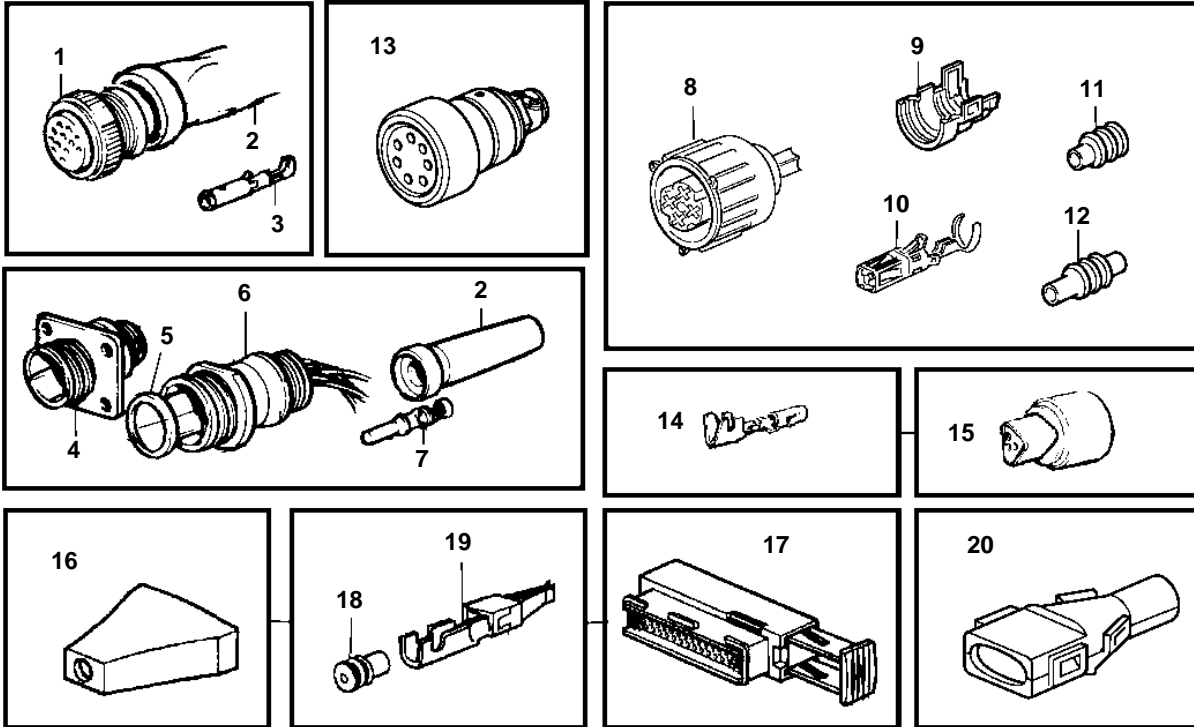

COMMON

17898

COMMON

REF	PART NO.	DESCRIPTION	NOTES
1	846612	Sleeve connector	16-POLE
2	847005	Sealing collar	L=100mm D=20mm
3	849959	Cable terminal	
4	846611	Sleeve connector	16-POLE
5	846615	Sealing ring	
6	846647	Pin connector	16-POLE
7	849958	Cable terminal	1,6x0,5-1,5sq.mm
8	8159013	Tab housing	4-POLE
9		Adapter	
10	8155901	Cable terminal	
11	8155900	Seal	
12	8155899	Sealing plug	
13	1618737	Switch	7-POLE
14	853521	Cable terminal	
15	853498	Receptacle housing	3-POLE
16	873632	Rubber guard	
17	9148263	Switch	42-POLE
18	970772	Seal	1,2-2,1sq.mm BLUE
	9148107	Seal	1,4-2,0 GREY
	970773	Seal	2,2-3sq.mm WHITE
19	9148135	Switch	1,6x0,5-1sq.mm
	970778	Cable terminal	4,8/2,8x0,5-1sq.mm
	970779	Cable terminal	4,8/2,8x1,1-2,5sq.mm
20	8142100	Adapter	SO
21	977532	Receptacle housing	24-POLE BLACK
22	977897	Receptacle housing	24-POLIG RED
23		Seal	
24	977533	Receptacle housing	
25	977539	Cable terminal	
26	1079234	Seal	BROWN
27	977540	Plug	GREY
28		Sleeve	
29	874142	Receptacle housing	8-POLE
30	874144	Key	ORANGE
31	874145	Key	ORANGE
32	874143	Tab housing	8-POLE
33		Pin	