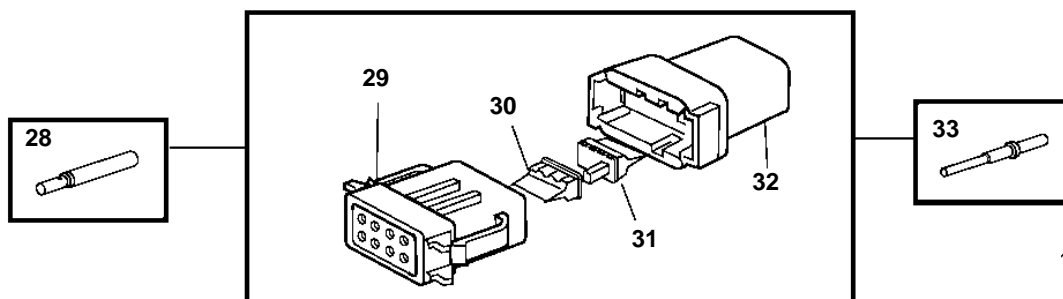

COMMON

17898

COMMON

REF	PART NO.	DESCRIPTION	NOTES
1	846612	Sleeve connector	16-POLE
2	847005	Sealing collar	L=100mm D=20mm
3	849959	Cable terminal	
4	846611	Sleeve connector	16-POLE
5	846615	Sealing ring	
6	846647	Pin connector	16-POLE
7	849958	Cable terminal	1,6x0,5-1,5sq.mm
8	8159013	Tab housing	4-POLE
9		Adapter	
10	8155901	Cable terminal	
11	8155900	Seal	
12	8155899	Sealing plug	
13	1618737	Switch	7-POLE
14	853521	Cable terminal	
15	853498	Receptacle housing	3-POLE
16	873632	Rubber guard	
17	9148263	Switch	42-POLE
18	970772	Seal	1,2-2,1sq.mm BLUE
	9148107	Seal	1,4-2,0 GREY
	970773	Seal	2,2-3sq.mm WHITE
19	9148135	Switch	1,6x0,5-1sq.mm
	970778	Cable terminal	4,8/2,8x0,5-1sq.mm
	970779	Cable terminal	4,8/2,8x1,1-2,5sq.mm
20	8142100	Adapter	SO
21	977532	Receptacle housing	24-POLE BLACK
22	977897	Receptacle housing	24-POLIG RED
23		Seal	
24	977533	Receptacle housing	
25	977539	Cable terminal	
26	1079234	Seal	BROWN
27	977540	Plug	GREY
28		Sleeve	
29	874142	Receptacle housing	8-POLE
30	874144	Key	ORANGE
31	874145	Key	ORANGE
32	874143	Tab housing	8-POLE
33		Pin	