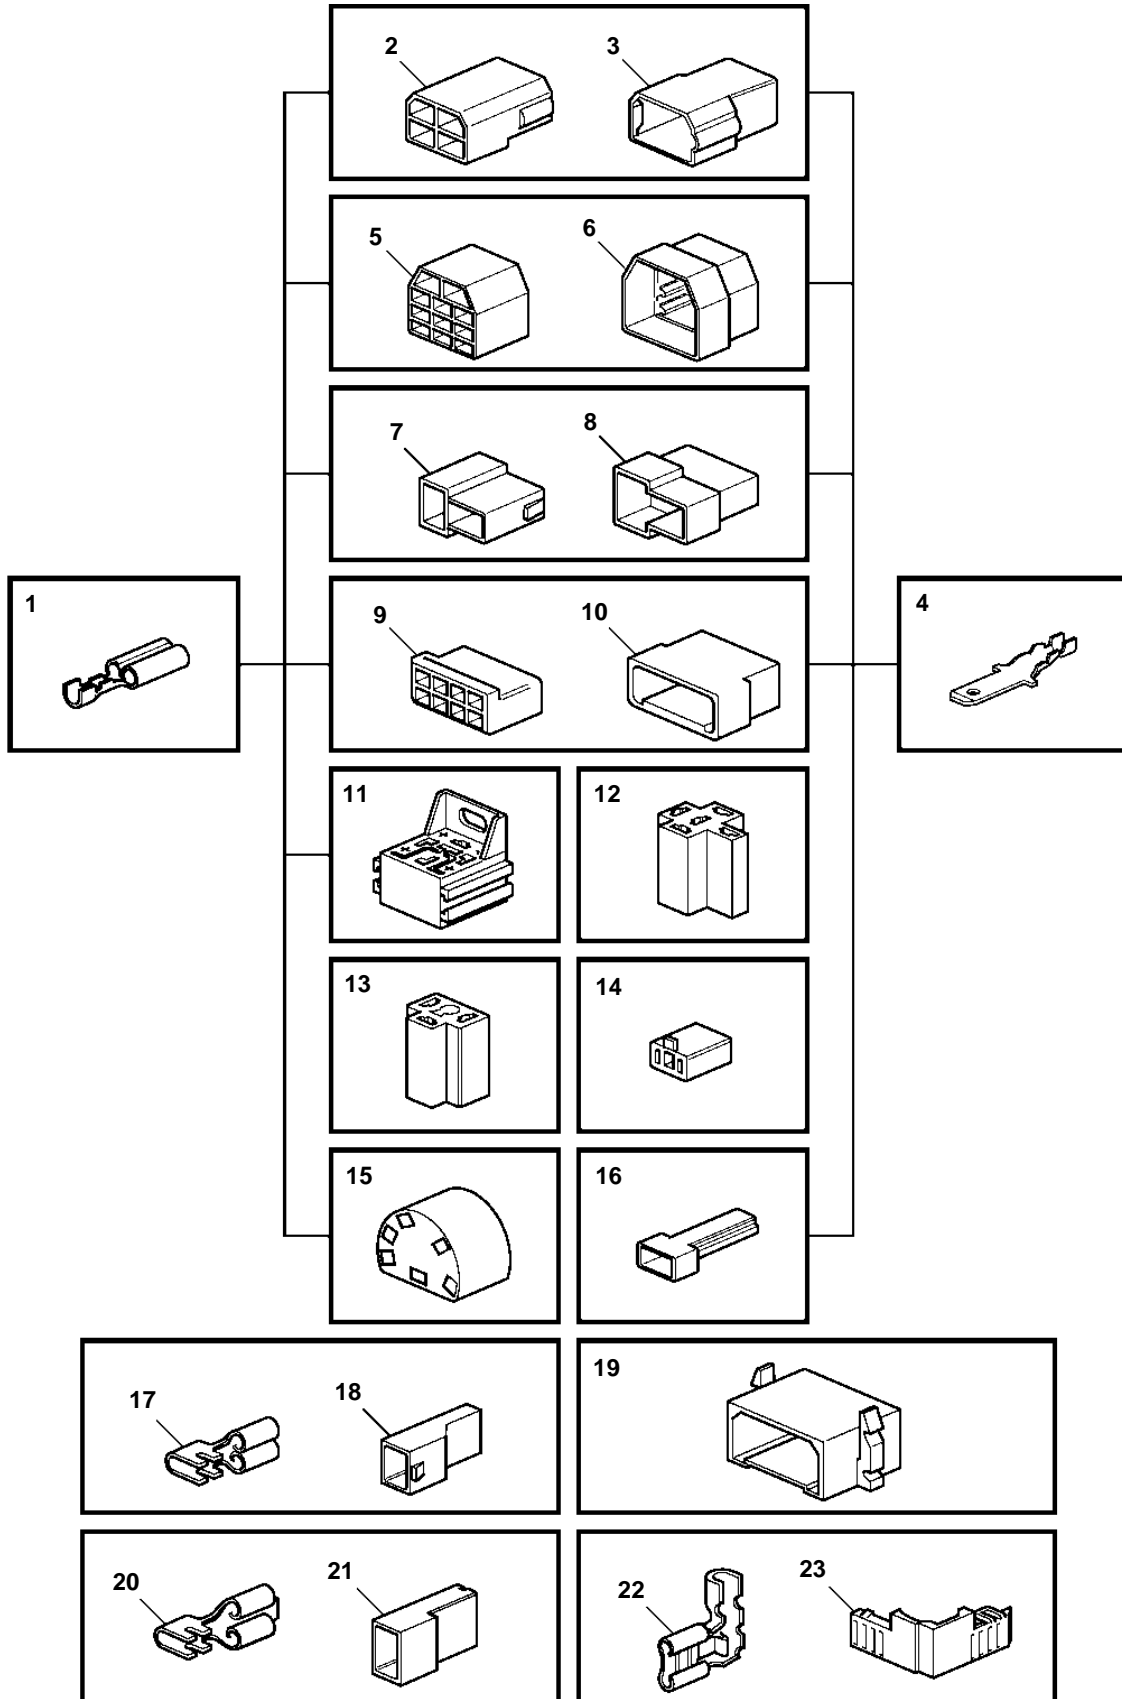

## COMMON

REF	PART NO.	DESCRIPTION	NOTES
1	973150	Cable terminal	6,3x0,8x1,1-2,5sq.mm
	949206	Cable terminal	6,3x0,8x4,0-6,0sq.mm
2	948856	Receptacle housing	6,3x4 NATURAL
3	948855	Tab housing	6,3x4 NATURAL
4	973117	Cable terminal	6,3x0,8x0,5-1,0mm <sup>2</sup>
	881487	Cable terminal	6,3x0,8x0,75-2,5sq.mm
	881488	Cable terminal	6,3x0,8x4,0-6,0sq.mm
5	945830	Receptacle housing	6,3x11 NATURAL
6	945831	Tab housing	6,3x11 NATURAL
7	958210	Receptacle housing	6,3x2 BLACK
8	958209	Tab housing	6,3x2 BLACK
9	944076	Receptacle housing	6,3x8 NATURAL
10	948857	Tab housing	6,3x8 NATURAL
11	977184	Tab housing	6,3x5x4,8/2,8x4
12	1214948	Receptacle housing	6,3x5 BLACK
13	945469	Receptacle housing	6,3x3 BLACK
14	1578937	Receptacle housing	6,3x2 NATURAL
15	828624	Receptacle housing	6,3x6
16	958207	Tab housing	6,3x1 BLACK
17	949405	Cable terminal	4,8x1,1-2,5sq.mm
18	947848	Receptacle housing	4,8x1 NATURAL
19	944077	Housing	6,3x8 NATURAL
20	881483	Cable terminal	6,3x0,8x1,1-2,5sq.mm
	881484	Cable terminal	6,3x0,8x4,0-6,0sq.mm
21	949597	Housing	6,3x1 NATURAL
	943511	Receptacle housing	6,3x1 NATURAL
22	881489	Cable terminal	6,3x0,8x1,1-2,5
23	944221	Receptacle housing	6,3x1 NATURAL