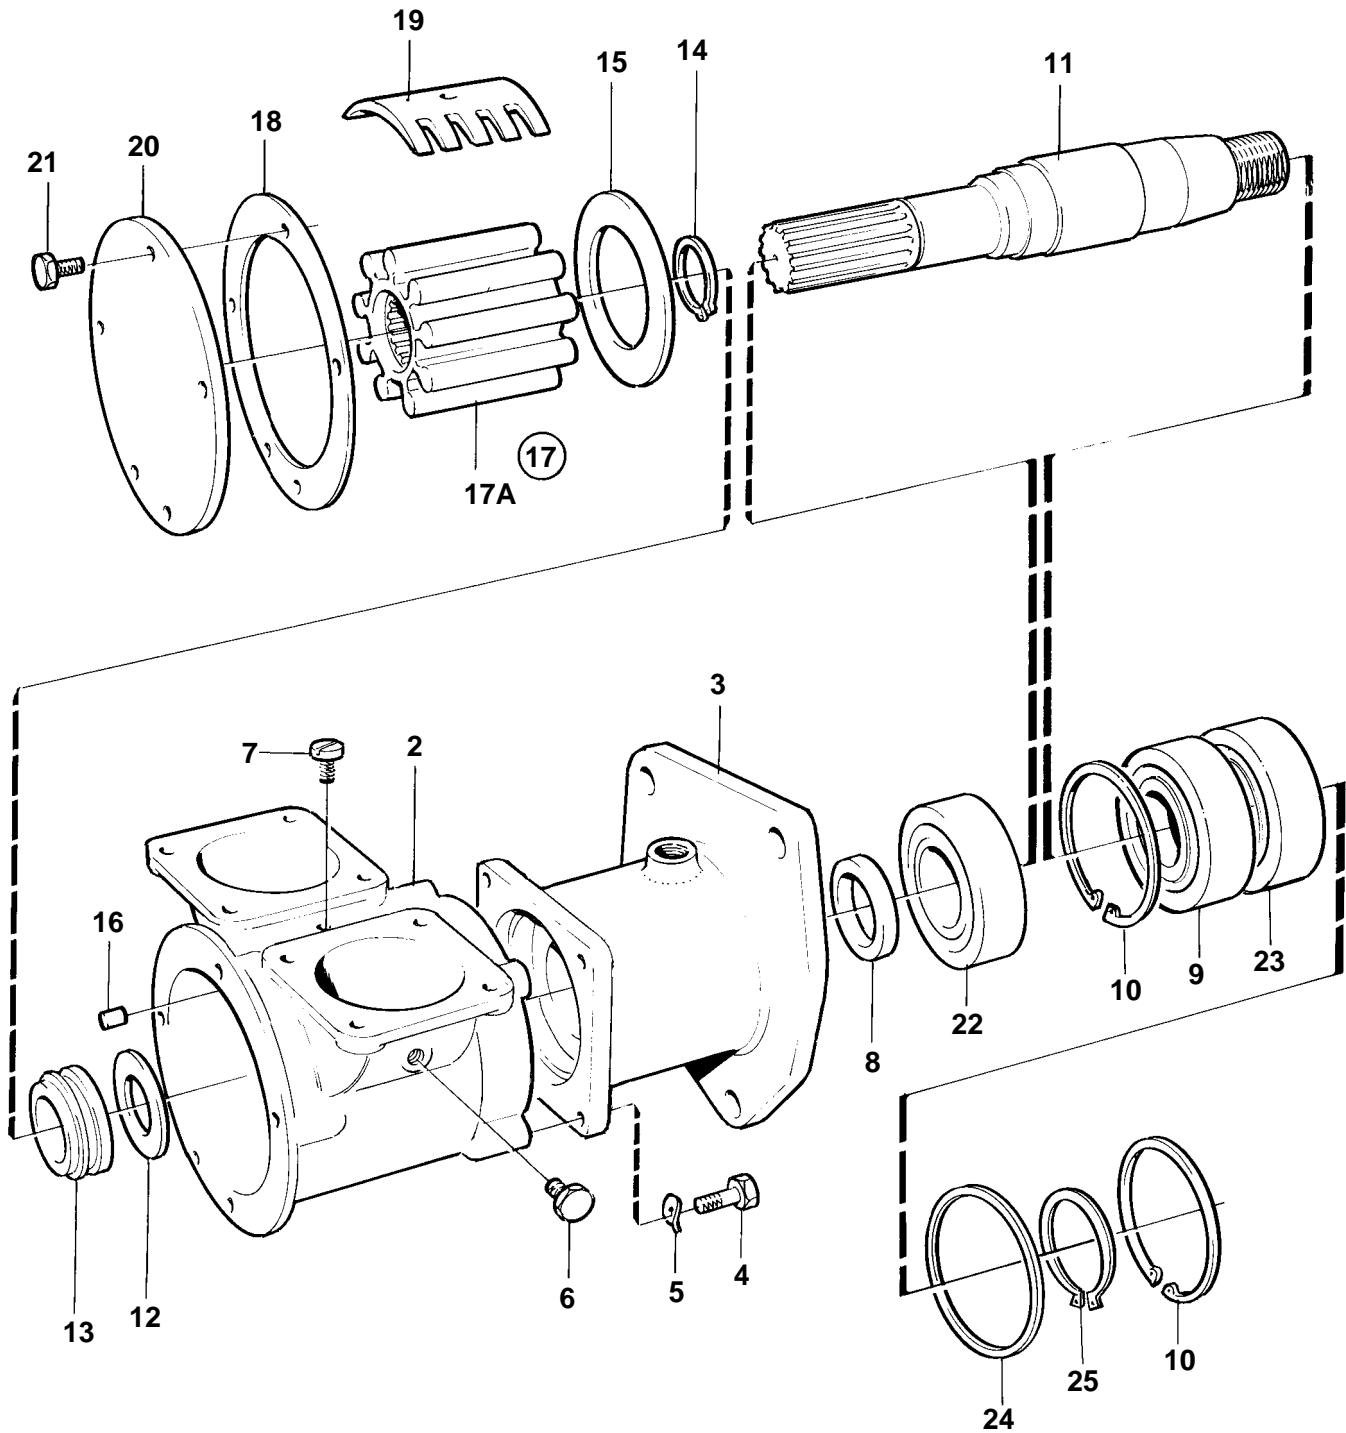

1

REF	PART NO.	QTY	DESCRIPTION	NOTES
1	3825493	1	Sea water pump	Overhaul kit is not available, use including parts.
2	3826160	1	· Pump housing	
3		1	· Bearing housing	
4	940135	4	· Screw	
5	941907	4	· Spring washer	
6	863493	2	· Plug	
7	825730	1	· Screw	
8	825737	1	· Seal	
9	11013	1	· Ball bearing	
10	914533	2	· Snap ring	
11	3826163	1	· Shaft	
12	826234	1	· Rubber washer	
13	822767	1	· Seal	
14	943468	1	· Lock ring	
15	826230	1	· Washer	
16	826229	1	· Lock pin	
17	875697	1	· Impeller kit	
17A		1	· · Impeller	
18	825728	1	· · Gasket	
19	863496	1	· Cam	
20	863497	1	· Cover	
21	955512	5	· Screw	
22	3826172	1	· Roller bearing	
23	3826173	1	· Roller bearing	
24	3826168	1	· Support ring	
25	3826181	1	· Lock ring	