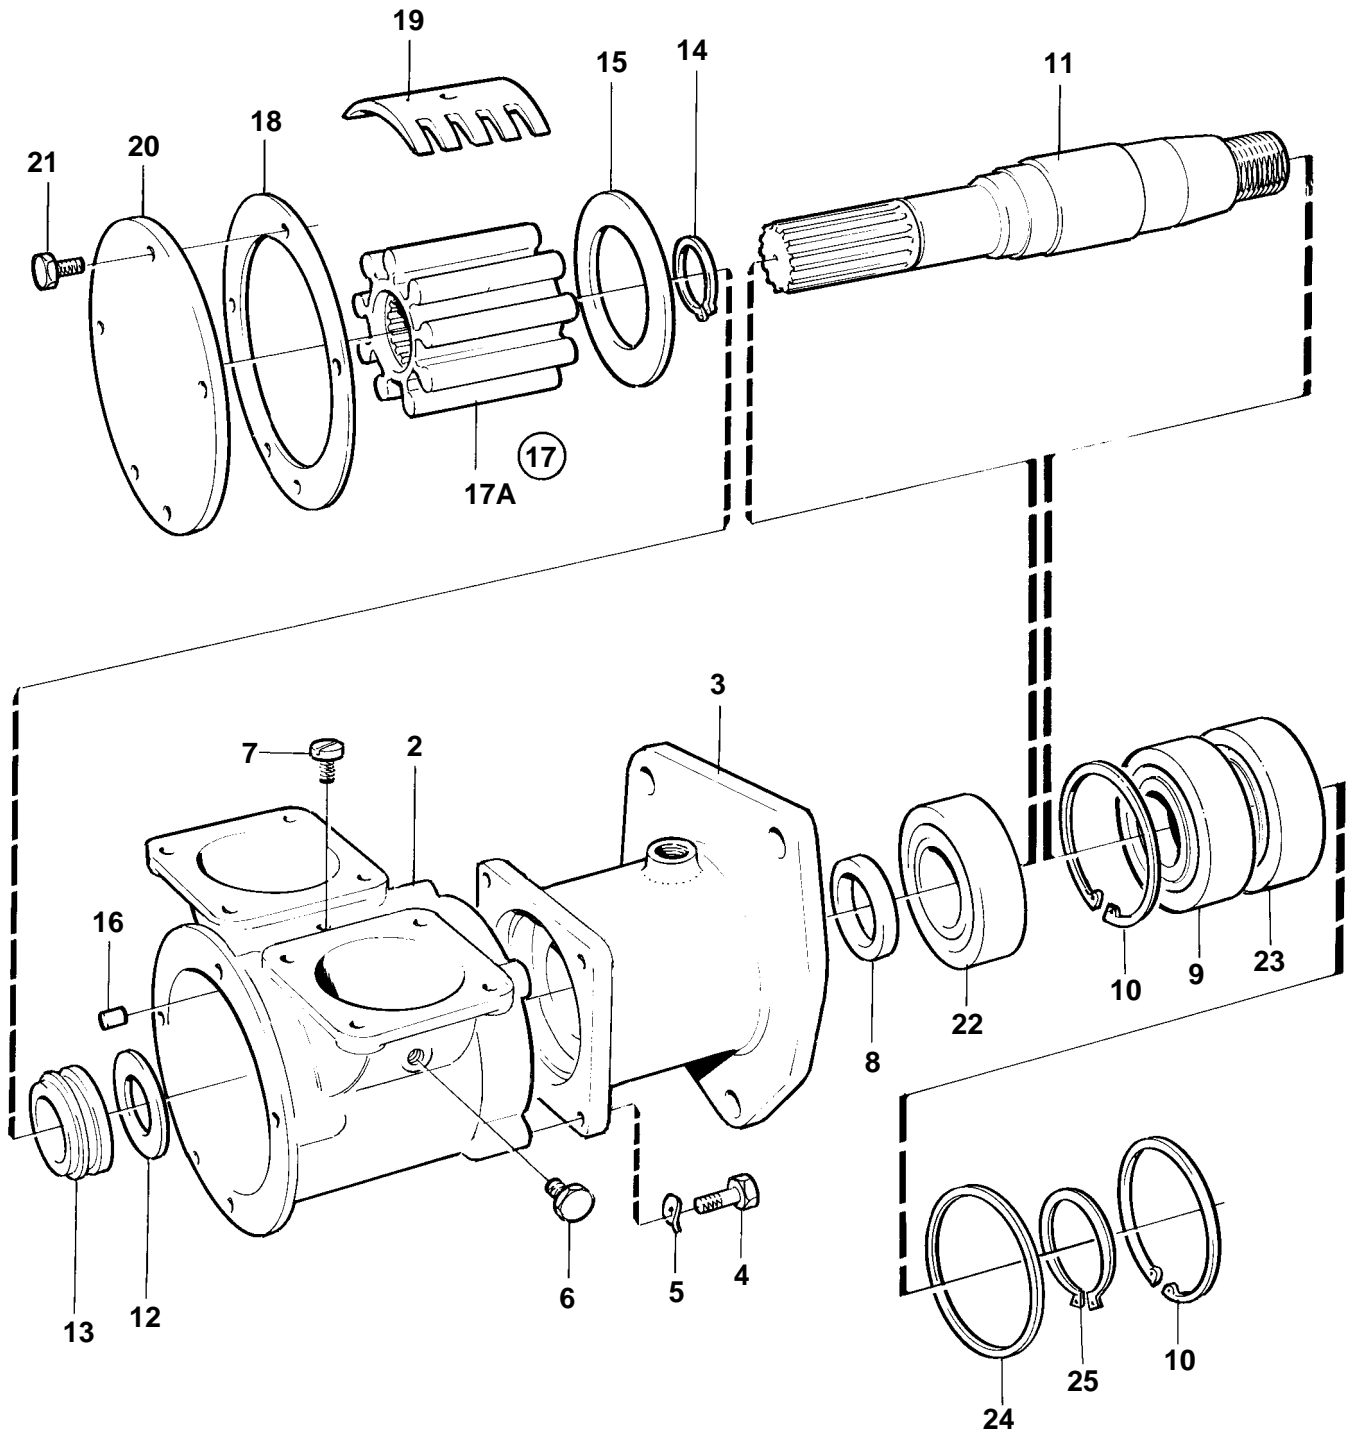

①

REF	PART NO.	QTY	DESCRIPTION	NOTES
1	3825493	1	Sea water pump	Overhaul kit is not available, use including parts.
2	3826160	1	· Pump housing	
3		1	· Bearing housing	
4	940135	4	· Screw	
5	941907	4	· Spring washer	
6	863493	2	· Plug	
7	825730	1	· Screw	
8	825737	1	· Seal	
9	11013	1	· Ball bearing	
10	914533	2	· Snap ring	
11	3826163	1	· Shaft	
12	826234	1	· Rubber washer	
13	822767	1	· Seal	
14	943468	1	· Lock ring	
15	826230	1	· Washer	
16	826229	1	· Lock pin	
17	875697	1	· Impeller kit	
17A		1	· · Impeller	
18	825728	1	· · Gasket	
19	863496	1	· Cam	
20	863497	1	· Cover	
21	955512	5	· Screw	
22	3826172	1	· Roller bearing	
23	3826173	1	· Roller bearing	
24	3826168	1	· Support ring	
25	3826181	1	· Lock ring	