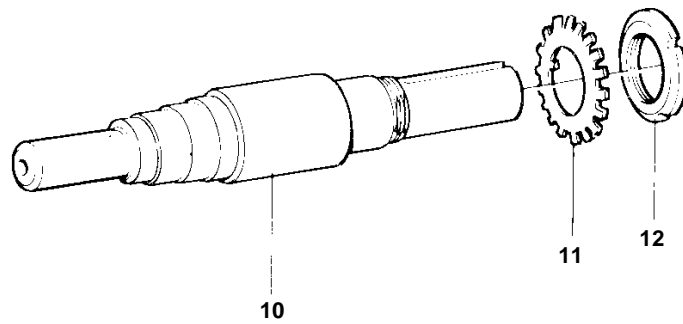

1

15386

REF	PART NO.	QTY	DESCRIPTION	NOTES
1	865241	1	Sea water pump	SN1101042676/XXXXX-
2	865246	1	· Impeller	
3	863901	1	· Spacer sleeve	Included in overhaul kit.
4	863900	1	· Seal	Included in overhaul kit.
5			· Ring	
6	863897	1	· Sealing ring	Included in overhaul kit.
7	863898	1	· Sealing ring	Included in overhaul kit.
8	183121	1	· Roller bearing	Included in overhaul kit.
9	11025	1	· Ball bearing	Included in overhaul kit.
10	865245	1	· Shaft	
11	863894	1	· Lock washer	Included in overhaul kit.
12	863895	1	· Nut	
13	863905	1	· Snap ring	Included in overhaul kit.
14	864481	3	· Screw	Included in overhaul kit.
15	864480	3	· Washer	Included in overhaul kit.
16		1	· Bearing housing	
17	865527	X	· Shim	TH=0,127mm. Included in overhaul kit.
	865528	X	· Shim	TH=0,25mm. Included in overhaul kit.
	865529	X	· Shim	TH=0,305mm. Included in overhaul kit.
	865530	X	· Shim	TH=0,38mm. Included in overhaul kit.
18	863896	1	· Lock ring	Included in overhaul kit.
19		1	· Housing	
20	865525	2	· Plate	
21	865526	1	· Spacer ring	
22	863888	1	· O-ring	Included in overhaul kit.
23		1	· Cover	
24	914390	1	· Plug	
25	863906	2	· Clamp	
26	863907	2	· Clamp	
27	876594	1	Repair kit	