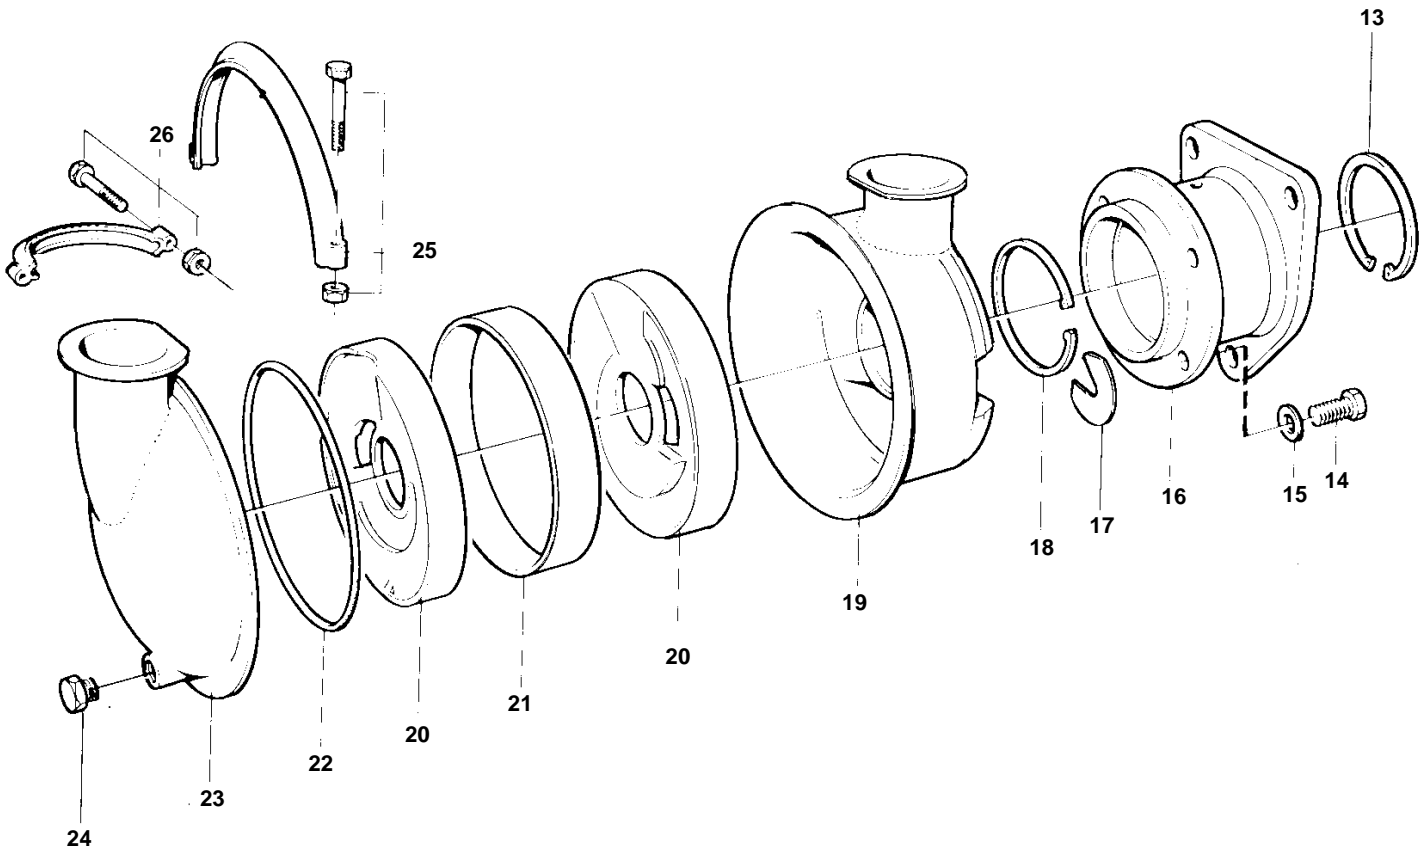

1

15386

REF	PART NO.	QTY	DESCRIPTION	NOTES
1	865241	1	Sea water pump	SN1101042676/XXXXX-
2	865246	1	· Impeller	
3	863901	1	· Spacer sleeve	Included in overhaul kit.
4	863900	1	· Seal	Included in overhaul kit.
5			· Ring	
6	863897	1	· Sealing ring	Included in overhaul kit.
7	863898	1	· Sealing ring	Included in overhaul kit.
8	183121	1	· Roller bearing	Included in overhaul kit.
9	11025	1	· Ball bearing	Included in overhaul kit.
10	865245	1	· Shaft	
11	863894	1	· Lock washer	Included in overhaul kit.
12	863895	1	· Nut	
13	863905	1	· Snap ring	Included in overhaul kit.
14	864481	3	· Screw	Included in overhaul kit.
15	864480	3	· Washer	Included in overhaul kit.
16		1	· Bearing housing	
17	865527	X	· Shim	TH=0,127mm. Included in overhaul kit.
	865528	X	· Shim	TH=0,25mm. Included in overhaul kit.
	865529	X	· Shim	TH=0,305mm. Included in overhaul kit.
	865530	X	· Shim	TH=0,38mm. Included in overhaul kit.
18	863896	1	· Lock ring	Included in overhaul kit.
19		1	· Housing	
20	865525	2	· Plate	
21	865526	1	· Spacer ring	
22	863888	1	· O-ring	Included in overhaul kit.
23		1	· Cover	
24	914390	1	· Plug	
25	863906	2	· Clamp	
26	863907	2	· Clamp	
27	876594	1	Repair kit	