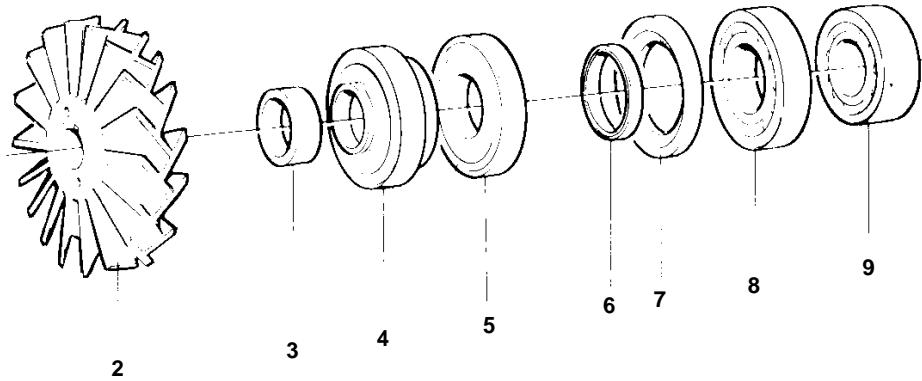

1

15386

REF	PART NO.	QTY	DESCRIPTION	NOTES
1	865241	1	Sea water pump	SN1101042676/XXXXX-
2	865246	1	· Impeller	
3	863901	1	· Spacer sleeve	Included in overhaul kit.
4	863900	1	· Seal	Included in overhaul kit.
5			· Ring	
6	863897	1	· Sealing ring	Included in overhaul kit.
7	863898	1	· Sealing ring	Included in overhaul kit.
8	183121	1	· Roller bearing	Included in overhaul kit.
9	11025	1	· Ball bearing	Included in overhaul kit.
10	865245	1	· Shaft	
11	863894	1	· Lock washer	Included in overhaul kit.
12	863895	1	· Nut	
13	863905	1	· Snap ring	Included in overhaul kit.
14	864481	3	· Screw	Included in overhaul kit.
15	864480	3	· Washer	Included in overhaul kit.
16		1	· Bearing housing	
17	865527	X	· Shim	TH=0,127mm. Included in overhaul kit.
	865528	X	· Shim	TH=0,25mm. Included in overhaul kit.
	865529	X	· Shim	TH=0,305mm. Included in overhaul kit.
	865530	X	· Shim	TH=0,38mm. Included in overhaul kit.
18	863896	1	· Lock ring	Included in overhaul kit.
19		1	· Housing	
20	865525	2	· Plate	
21	865526	1	· Spacer ring	
22	863888	1	· O-ring	Included in overhaul kit.
23		1	· Cover	
24	914390	1	· Plug	
25	863906	2	· Clamp	
26	863907	2	· Clamp	
27	876594	1	Repair kit	