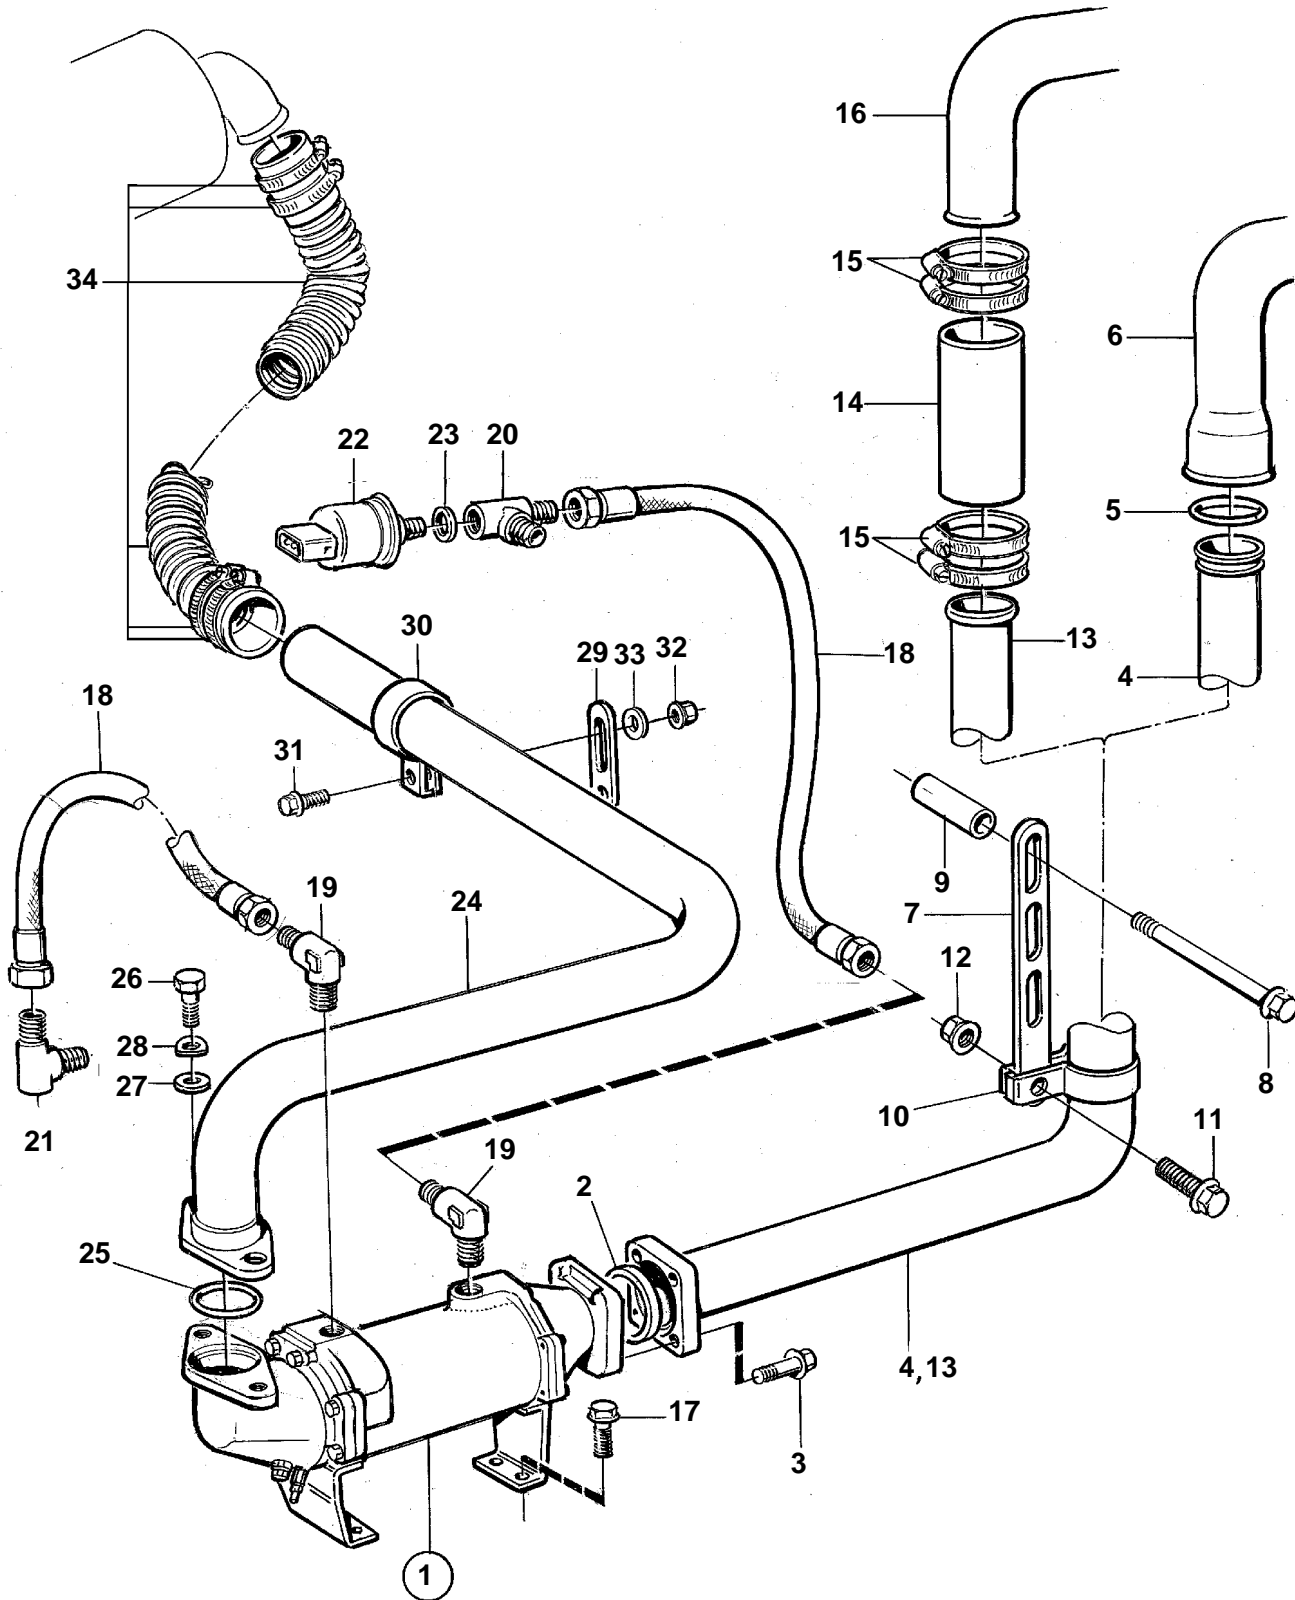

TAMD162A, TAMD162B, TAMD162C

16330

TAMD162A, TAMD162B, TAMD162C

REF	PART NO.	QTY	DESCRIPTION	SEE SEC.	NOTES
1		1	Oil cooler		
				1369	
2	843584	1	Sealing ring		
3	946173	4	Flange screw		
4	862667	1	Coolant pipe		SN-1101050801/XXXXX. For sea water cooling replaced by 1pc coolant pipe 866772, 1pc coolant pipe 866774, 4pcs clamp 961673 and 130mm rubber hose 952980.. For keel cooling replaced by 1pc coolant pipe 866771, 1pc coolant pipe 866774, 4pcs clamp 961673 and 130mm rubber hose 952980.
5	863209	1	Sealing ring		SN-1101050801/XXXXX
6	849331	1	Coolant pipe, L=965mm		SN-1101050801/XXXXX. For separately mounted (central-) heat exchanger and keel cooling.. For keel cooling replaced by 1pc coolant pipe 866771, 1pc coolant pipe 866774, 4pcs clamp 961673 and 130mm rubber hose 952980.
	849342	1	Coolant pipe, L=1172mm		SN-1101050801/XXXXX. For engine mounted heat exchanger.. For sea water cooling replaced by 1pc coolant pipe 866772, 1pc coolant pipe 866774, 4pcs clamp 961673 and 130mm rubber hose 952980.
7	965546	1	Bracket		SN-1101050801/XXXXX
8	968303	1	Screw		SN-1101050801/XXXXX
9	852661	1	Spacer sleeve		SN-1101050801/XXXXX
10	32447	1	Clamp		SN-1101050801/XXXXX
11	946472	1	Screw		SN-1101050801/XXXXX
12	971095	1	Nut		SN-1101050801/XXXXX
13	866774	1	Coolant pipe		SN1101050802/XXXXX-
14	952980	X	Rubber hose, L=190mm		SN1101050802/XXXXX-
15	961673	4	Clamp		SN1101050802/XXXXX-
16	866771	1	Coolant pipe, L=965mm		SN1101050802/XXXXX-. For separately mounted (central-) heat exchanger and keel cooling.
	866772	1	Coolant pipe, L=1172mm		SN1101050802/XXXXX-. For engine mounted heat exchanger.
17	946441	4	Screw		
18	848351	2	Hose		
19	824479	2	Elbow union		
20	842717	1	Nipple		
21	837063	1	Elbow union		
22	866839	1	Pressure sensor, oil		
23	947624	1	Gasket		
24	863453	1	Coolant pipe		
25	925092	1	O-ring		
26	940135	2	Screw		
27	191172	2	Washer		
28	941907	2	Spring washer		
29	965535	2	Bracket		
30	945734	2	Clamp, rubber		SN-1101051223/XXXXX
	32447	2	Clamp		SN1101051224/XXXXX-
31	947542	2	Screw, M6		SN-1101051223/XXXXX
	946671	2	Flange screw, M8		SN1101051224/XXXXX-
32	963105	2	Nut, M6		SN-1101051223/XXXXX
	945408	2	Flange nut, M8		SN1101051224/XXXXX-
33	960139	2	Washer		SN-1101051223/XXXXX
34		1	Connectorexhaust pipe elbow	1206	