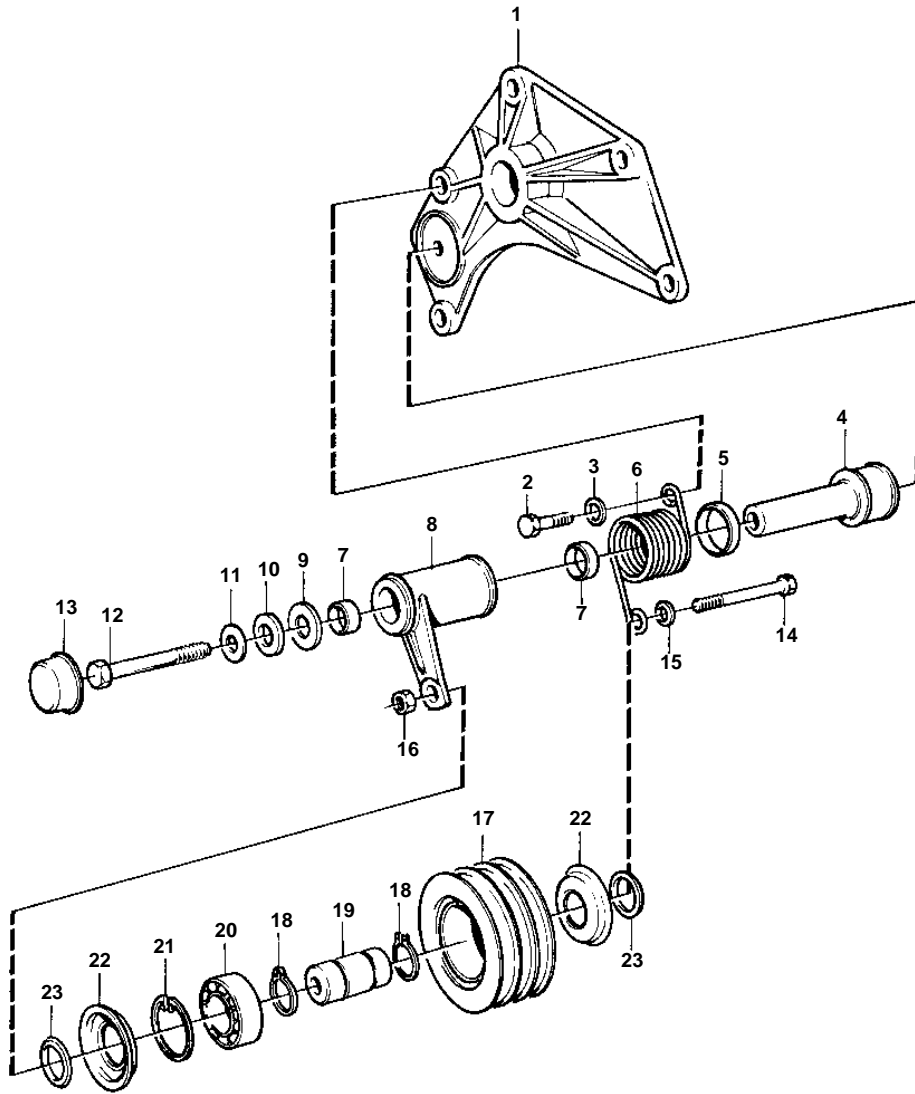

TAMD162A, TAMD162C, TAMD162C-B

11647

TAMD162A, TAMD162C, TAMD162C-B

REF	PART NO.	QTY	DESCRIPTION	SEE SEC.
1		1	Fan bracket	1112
2	965190	2	Screw	
3	976945	1	Washer	
4	849050	1	Pin	
5	471321	1	Sealing ring	
6	849051	1	Spring	
7	946176	2	Bearing bushing	
8	849052	1	Lever	
9	843927	1	Wear washer	
10	960145	1	Washer	
11	955898	1	Washer	
12	970989	1	Screw	
13	471889	1	Protecting casing	
14	970959	1	Screw	
15	976945	1	Washer	
16	971089	1	Lock nut	
17	849049	1	Pulley	
18	914462	2	Lock ring	
19	849048	1	Shaft	
20	181286	1	Ball bearing	
21	914533	1	Snap ring	
22	844049	2	Protecting plate	
23	965862	2	Sealing ring	