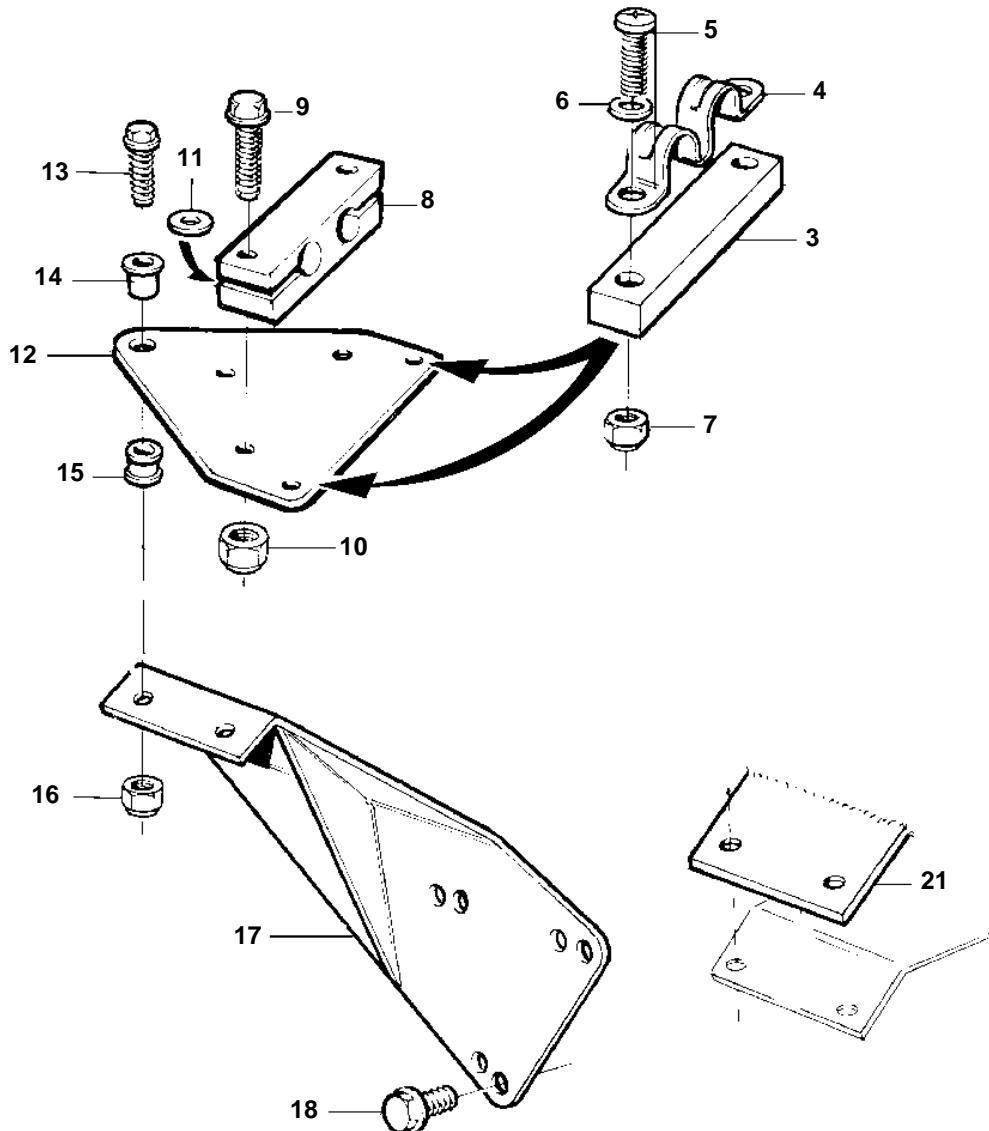

TAMD162A, TAMD162B, TAMD162C, TAMD162C-B

17821

TAMD162A, TAMD162B, TAMD162C, TAMD162C-B

REF	PART NO.	QTY	DESCRIPTION	SEE SEC.	NOTES
1	863445	1	Lever		
2	946544	2	Flange screw		
3	1140272	1	Spacer		
4	850182	1	Cable attachment		
5	956081	2	Screw		(955249)
6	940090	2	Washer		
7	963104	2	Nut		
8	1140271	1	Anchorage		
9	947760	2	Flange screw		
10	963106	2	Nut		
11	955894	1	Washer		
12	1140270	1	Bracket		
13	947542	2	Screw		
14	824830	2	Spacer sleeve		
15	824834	2	Bushing		
16	963105	2	Nut		
17	866991	1	Control plate		
18	946173	3	Flange screw		
19	354842	1	Bracket, fuel inj. pump		
20	819809	1	Tension spring		
21		1	Protecting casing		TAMD162A, TAMD162C
			Starter cover	2123	