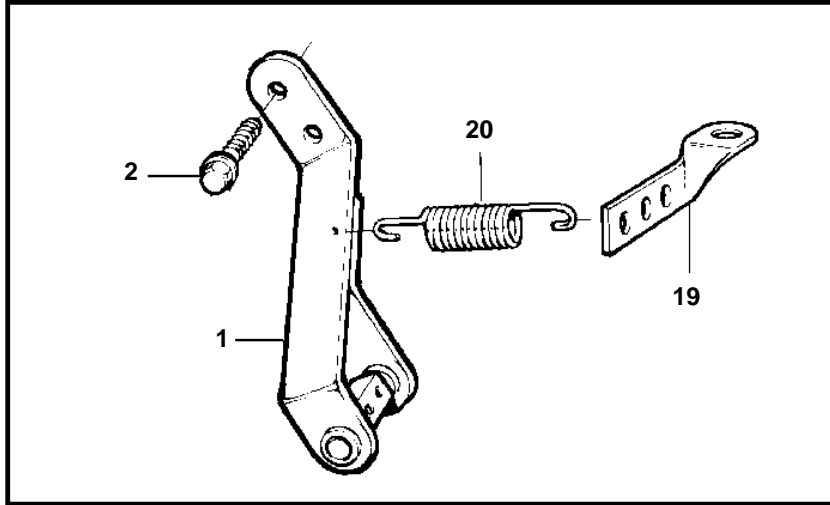

TAMD162A, TAMD162B, TAMD162C, TAMD162C-B

17821

TAMD162A, TAMD162B, TAMD162C, TAMD162C-B

REF	PART NO.	QTY	DESCRIPTION	SEE SEC.	NOTES
1	863445	1	Lever		
2	946544	2	Flange screw		
3	1140272	1	Spacer		
4	850182	1	Cable attachment		
5	956081	2	Screw		(955249)
6	940090	2	Washer		
7	963104	2	Nut		
8	1140271	1	Anchorage		
9	947760	2	Flange screw		
10	963106	2	Nut		
11	955894	1	Washer		
12	1140270	1	Bracket		
13	947542	2	Screw		
14	824830	2	Spacer sleeve		
15	824834	2	Bushing		
16	963105	2	Nut		
17	866991	1	Control plate		
18	946173	3	Flange screw		
19	354842	1	Bracket, fuel inj. pump		
20	819809	1	Tension spring		
21		1	Protecting casing		TAMD162A, TAMD162C
			Starter cover	2123	