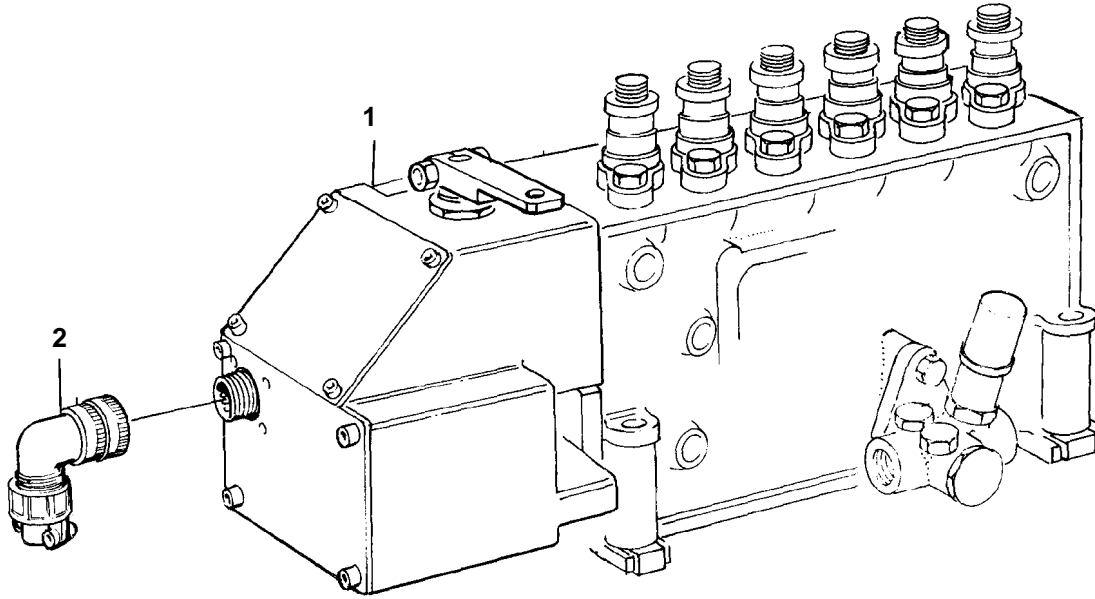

TAMD162C, TAMD162C-B

TAMD162C, TAMD162C-B

REF	PART NO.	QTY	DESCRIPTION	SEE SEC.	NOTES
1	865277	1	Injection pump		GAC GOVERNOR
	3803776	1	Injection pump, exch		Exchange unit
				1178	
2	846580	1	Angle contact		
3	873979	1	Control unit		GAC. Replace earlier control units.
4	849394	1	Transient protector		
5	863618	1	Impulse sensor		
6		1	Coverflywheel cover		