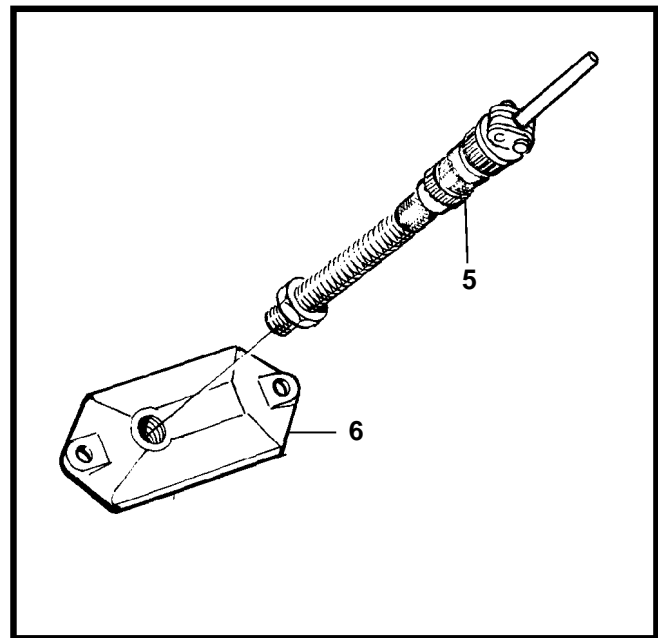

TAMD162C, TAMD162C-B

TAMD162C, TAMD162C-B

REF	PART NO.	QTY	DESCRIPTION	SEE SEC.	NOTES
1	865277	1	Injection pump		GAC GOVERNOR
	3803776	1	Injection pump, exch		Exchange unit
				1178	
2	846580	1	Angle contact		
3	873979	1	Control unit		GAC. Replace earlier control units.
4	849394	1	Transient protector		
5	863618	1	Impulse sensor		
6		1	Coverflywheel cover		