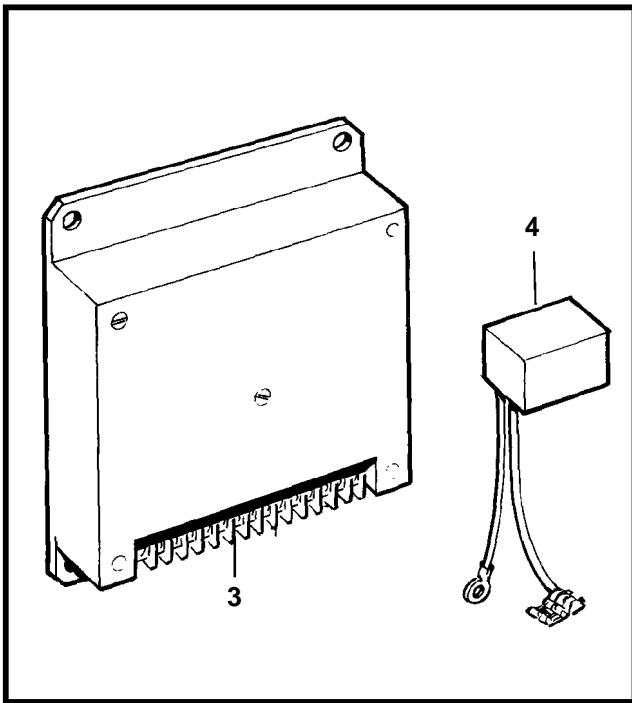

TAMD162C, TAMD162C-B

TAMD162C, TAMD162C-B

REF	PART NO.	QTY	DESCRIPTION	SEE SEC.	NOTES
1	865277	1	Injection pump		GAC GOVERNOR
	3803776	1	Injection pump, exch		Exchange unit
				1178	
2	846580	1	Angle contact		
3	873979	1	Control unit		GAC. Replace earlier control units.
4	849394	1	Transient protector		
5	863618	1	Impulse sensor		
6		1	Coverflywheel cover		