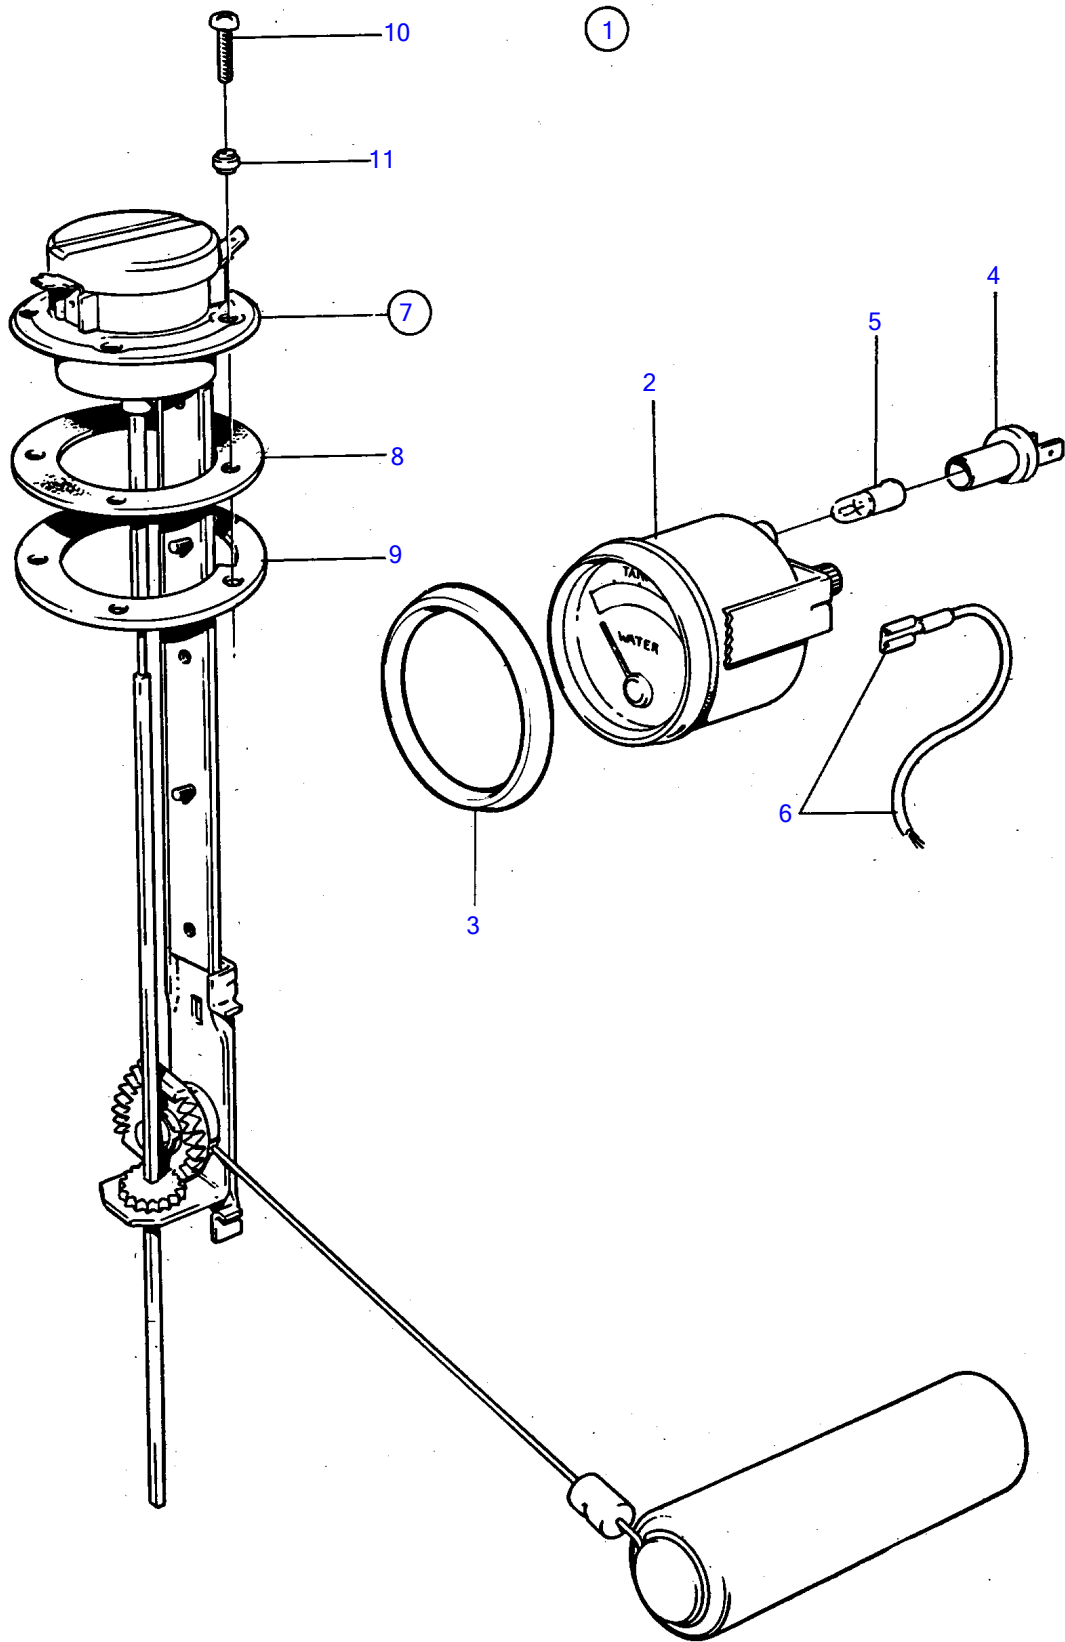

TAMD122A, TMD122A, TAMD122P-A, TAMD122P-B, TAMD122P-C

TAMD122A, TMD122A, TAMD122P-A, TAMD122P-B, TAMD122P-C

REF	PART NO.	QTY	DESCRIPTION	SEE SEC.	NOTES
1		1	Fuel gauge kit		24V
2	863941	1	• Fuel gauge		
3	858643	1	• Front ring		
4	808175	1	• Lamp socket		
5	182059	1	• Bulb		
6		X	• electrical materials	1963	
7	873772	1	• Tank sensor		(837999)
8	89865	1	• • Gasket		
9	834480	1	• • Flange		
10	956078	4	• • Cross recessed screw		
	956081	1	• • Cross recessed screw		
11	834481	5	• • Gasket		