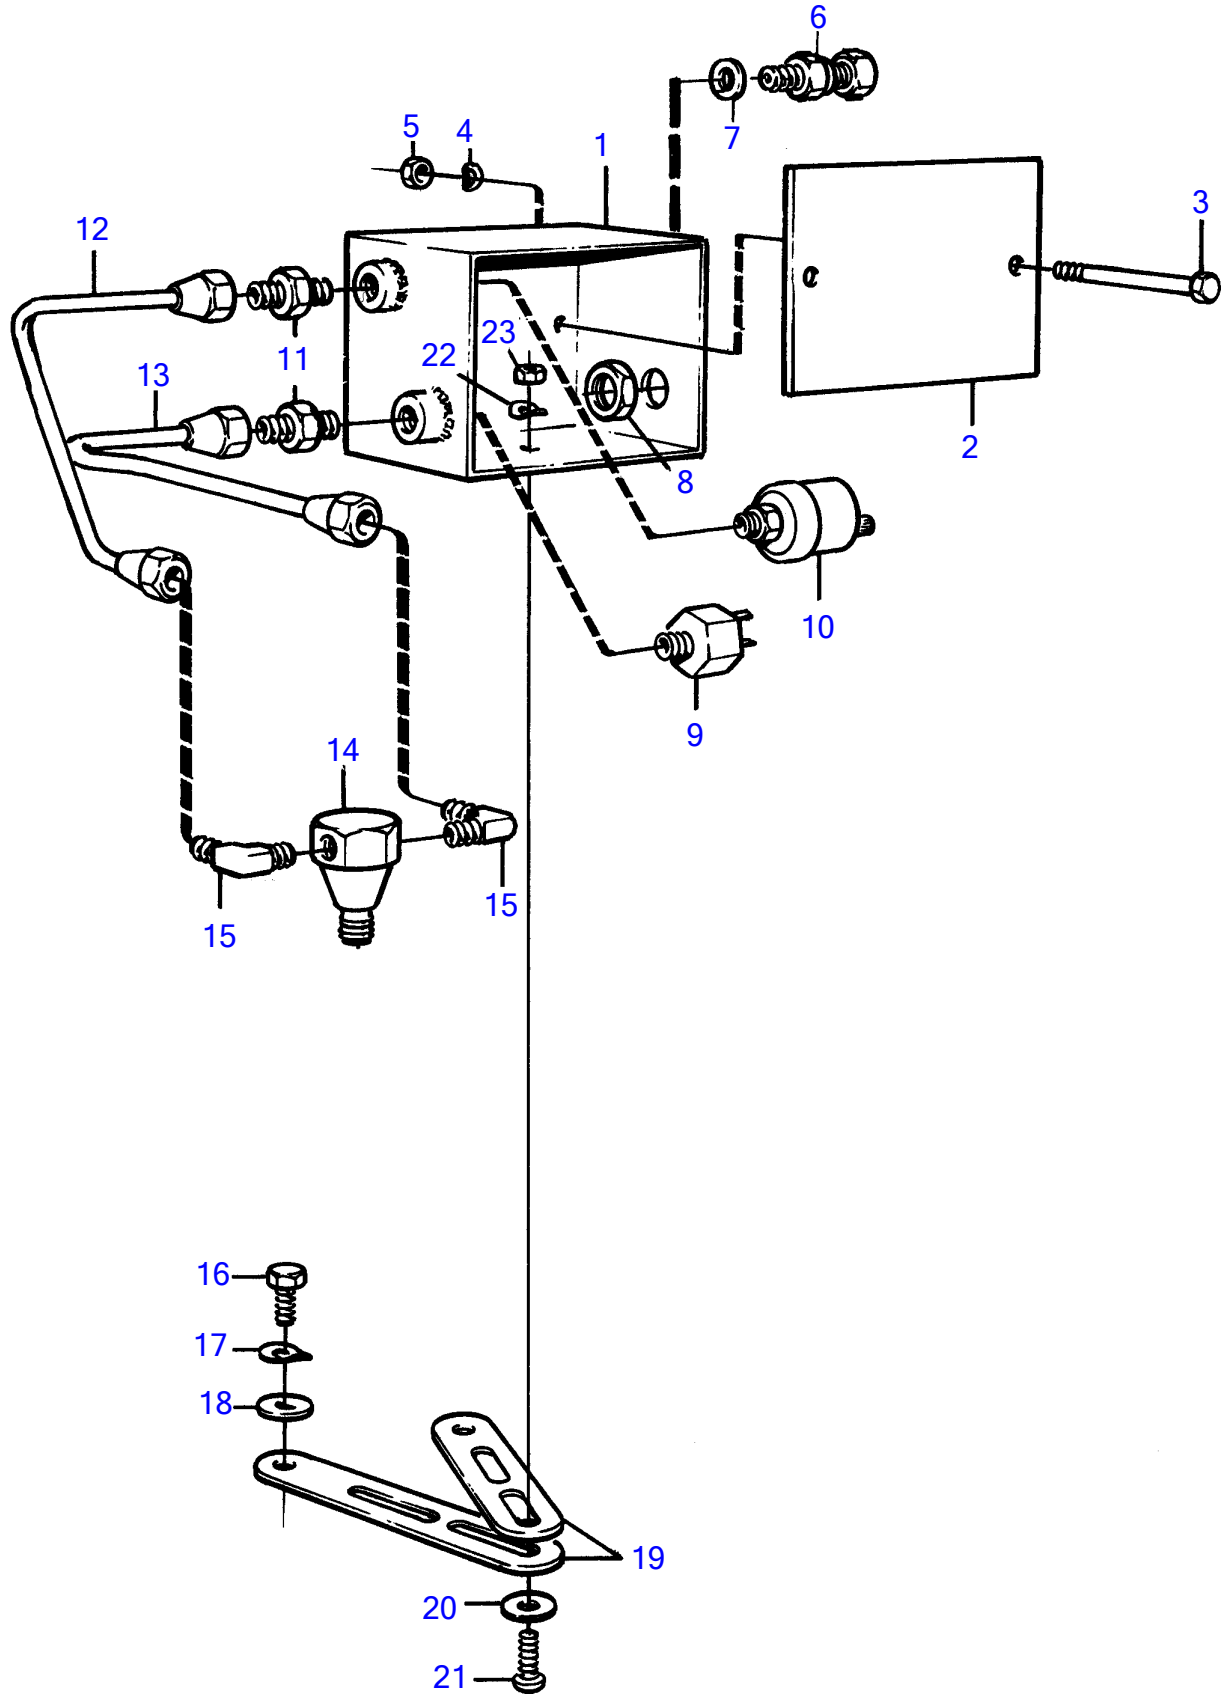

TAMD122A, TMD122A

16080

TAMD122A, TMD122A

REF	PART NO.	QTY	DESCRIPTION	NOTES
1	(843224)	1	Box	Obsolete part
2	843225	1	Cardboard tube	
3	(963205)	2	Hexagon screw	Obsolete part
4	941906	2	Spring washer	
5	945407	2	Flange nut	
6	822327	1	Grommet	
7	957185	1	Gasket	
8	880243	1	Nut	
9	864285	1	Pressure monitor	Repl by 873526 + 873601
10	866840	1	Pressure sensor	
11	954335	2	Nipple	
12	(846274)	1	Tube	Obsolete part
13	(845645)	1	Tube	Obsolete part
14	942490	1	T-nipple	
15	954342	2	Elbow nipple	
16	955535	2	Hexagon screw	
17	942336	2	Spring washer	
18	940097	2	Washer	
19	965541	4	Bracket	
20	976943	4	Washer	
21	955272	2	Hexagon screw	
22	941906	2	Spring washer	
23	955781	2	Hexagon nut	