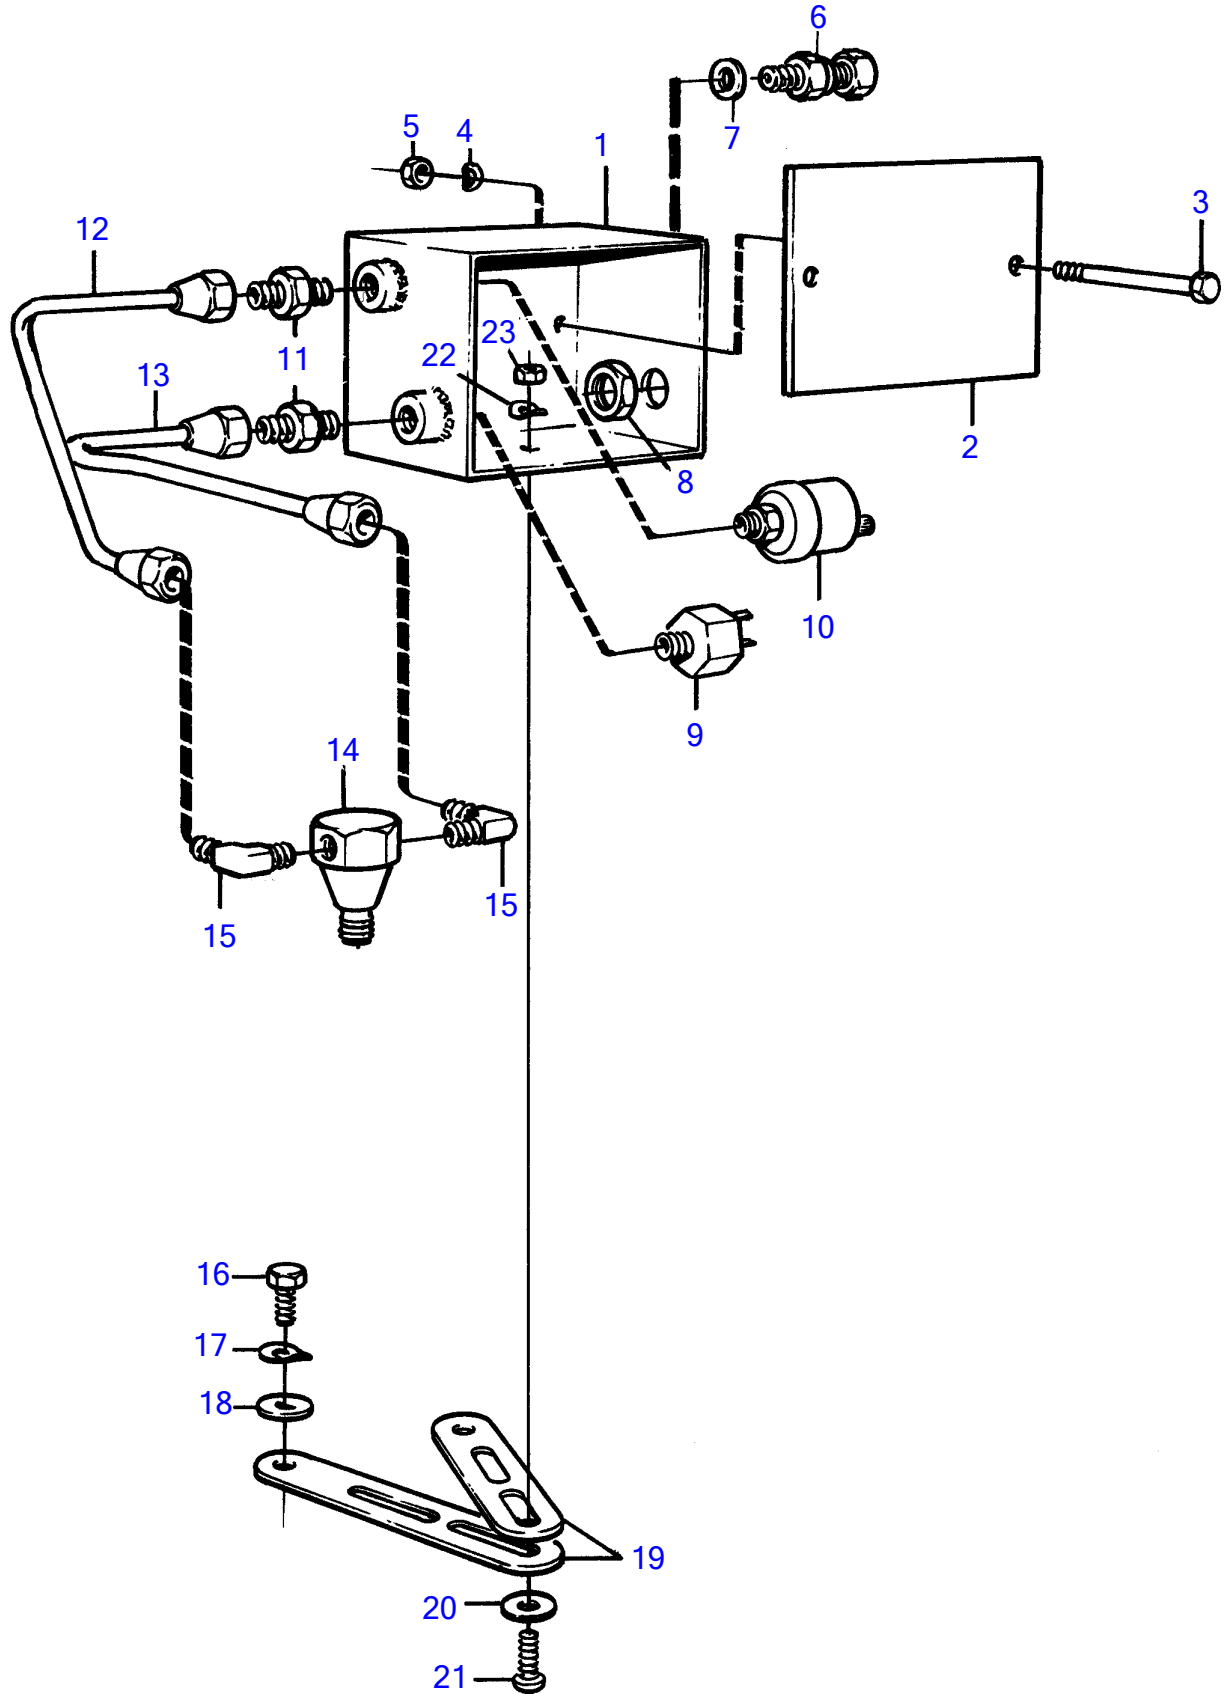

TAMD122A, TMD122A

16080

TAMD122A, TMD122A

REF	PART NO.	QTY	DESCRIPTION	NOTES
1	(843224)	1	Box	Obsolete part
2	843225	1	Cardboard tube	
3	(963205)	2	Hexagon screw	Obsolete part
4	941906	2	Spring washer	
5	945407	2	Flange nut	
6	822327	1	Grommet	
7	957185	1	Gasket	
8	880243	1	Nut	
9	864285	1	Pressure monitor	Repl by 873526 + 873601
10	866840	1	Pressure sensor	
11	954335	3	Nipple	
12	(844283)	1	Oil pipe	Obsolete part
13	(845645)	1	Tube	Obsolete part
14	942490	1	T-nipple	
15	954342	1	Elbow nipple	
16	955535	2	Hexagon screw	
17	942336	2	Spring washer	
18	940097	2	Washer	
19	965541	4	Bracket	
20	976943	4	Washer	
21	955272	2	Hexagon screw	
22	941906	2	Spring washer	
23	955781	2	Hexagon nut	