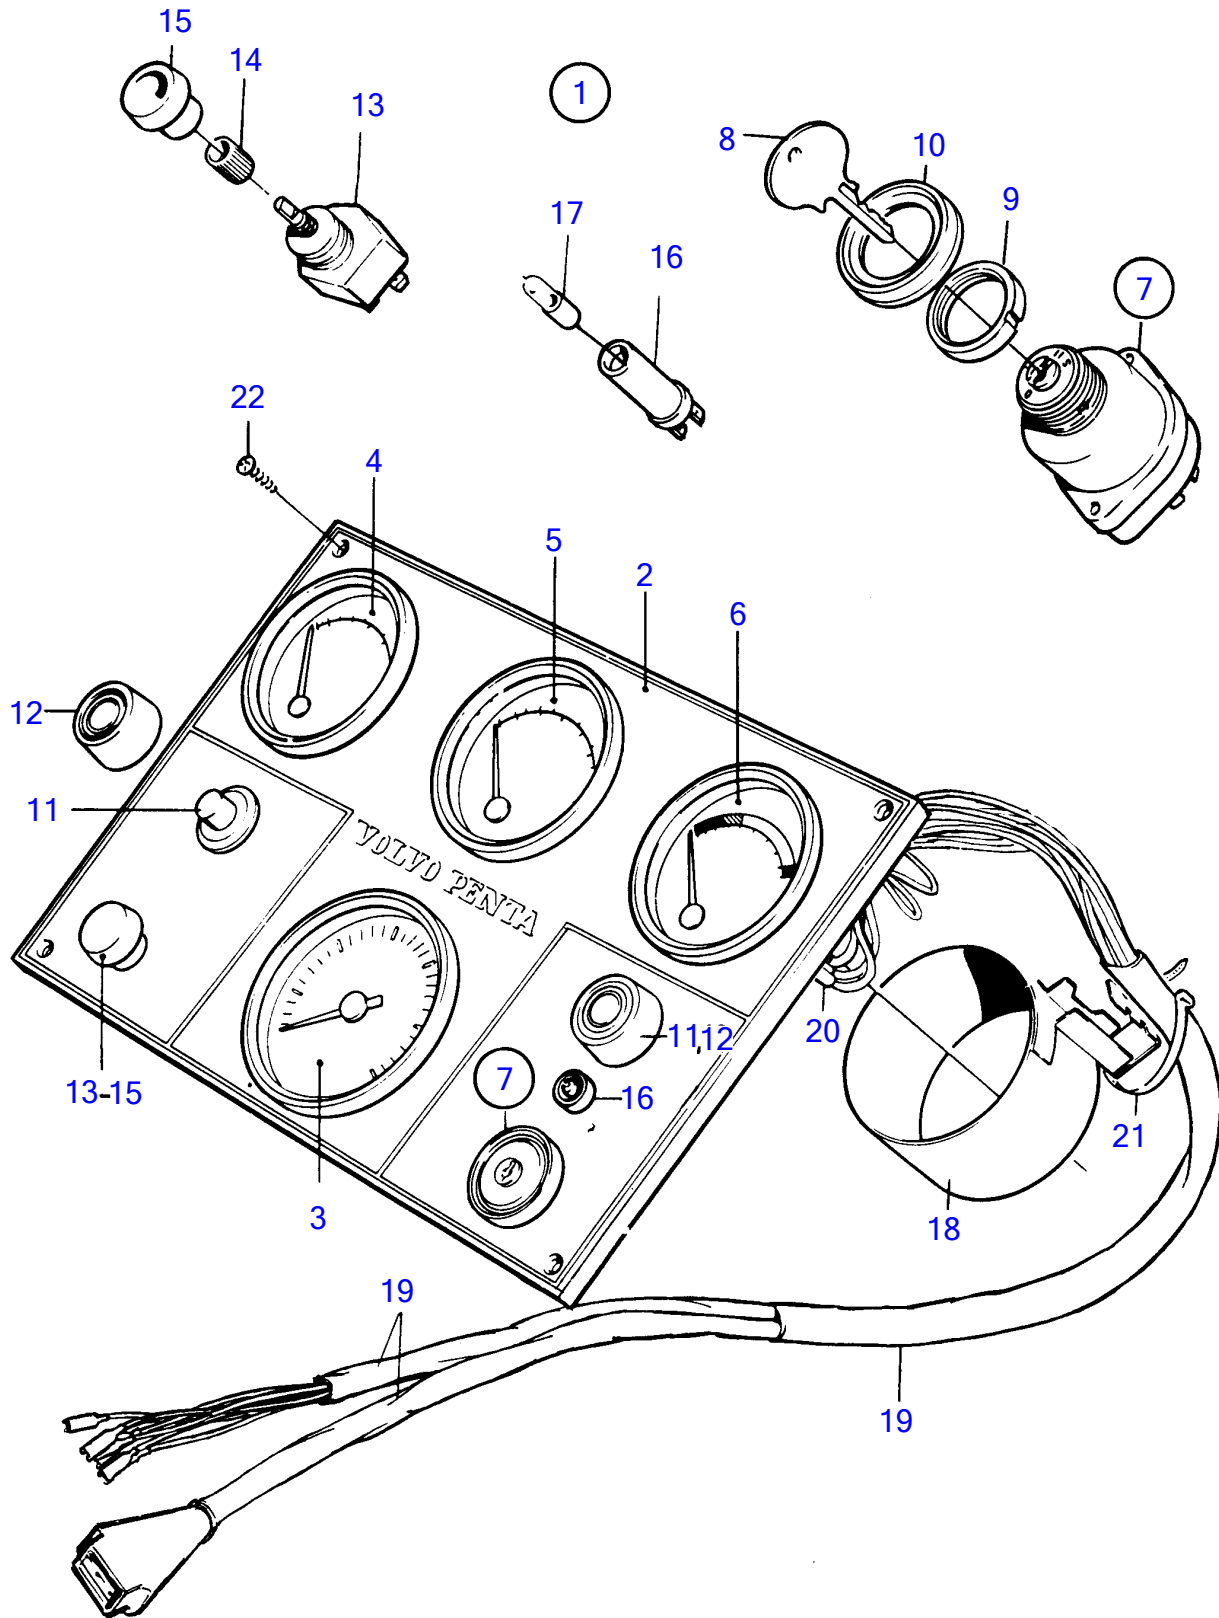

TAMD122A, TMD122A

TAMD122A, TMD122A

REF	PART NO.	QTY	DESCRIPTION	SEE SEC.	NOTES
1	(873811)	1	Instrument panel		24V, Obsolete part
2	842387	1	• Instrument plate		
3	842563	1	• Tachometer		
4	(837758)	1	• Thermometer		Obsolete part
5	(837756)	1	• Instrument, oil pressure-engine		Obsolete part
6	(837730)	1	• Voltmeter		Obsolete part
7	856670	1	• Starter switch		
8		2	• • Wrench		
9	(831536)	1	• Nut		Obsolete part
10	(827769)	1	• Collar		Obsolete part
11	843684	2	• Button		
12	837533	2	• Rubber cap		
13	1578846	1	• Rheostat		
14	843002	1	• Nut		
15	862180	1	• Knob		(842921)
16	808175	4	• Lamp socket		
17	182059	4	• Bulb		
18	(837859)	2	• Anchorage		Obsolete part
19	(846213)	1	• Cable trunk		Obsolete part
20		X	• electrical materials	1963	
21	948211	X	• Cable tie		
22	944540	4	• Screw		