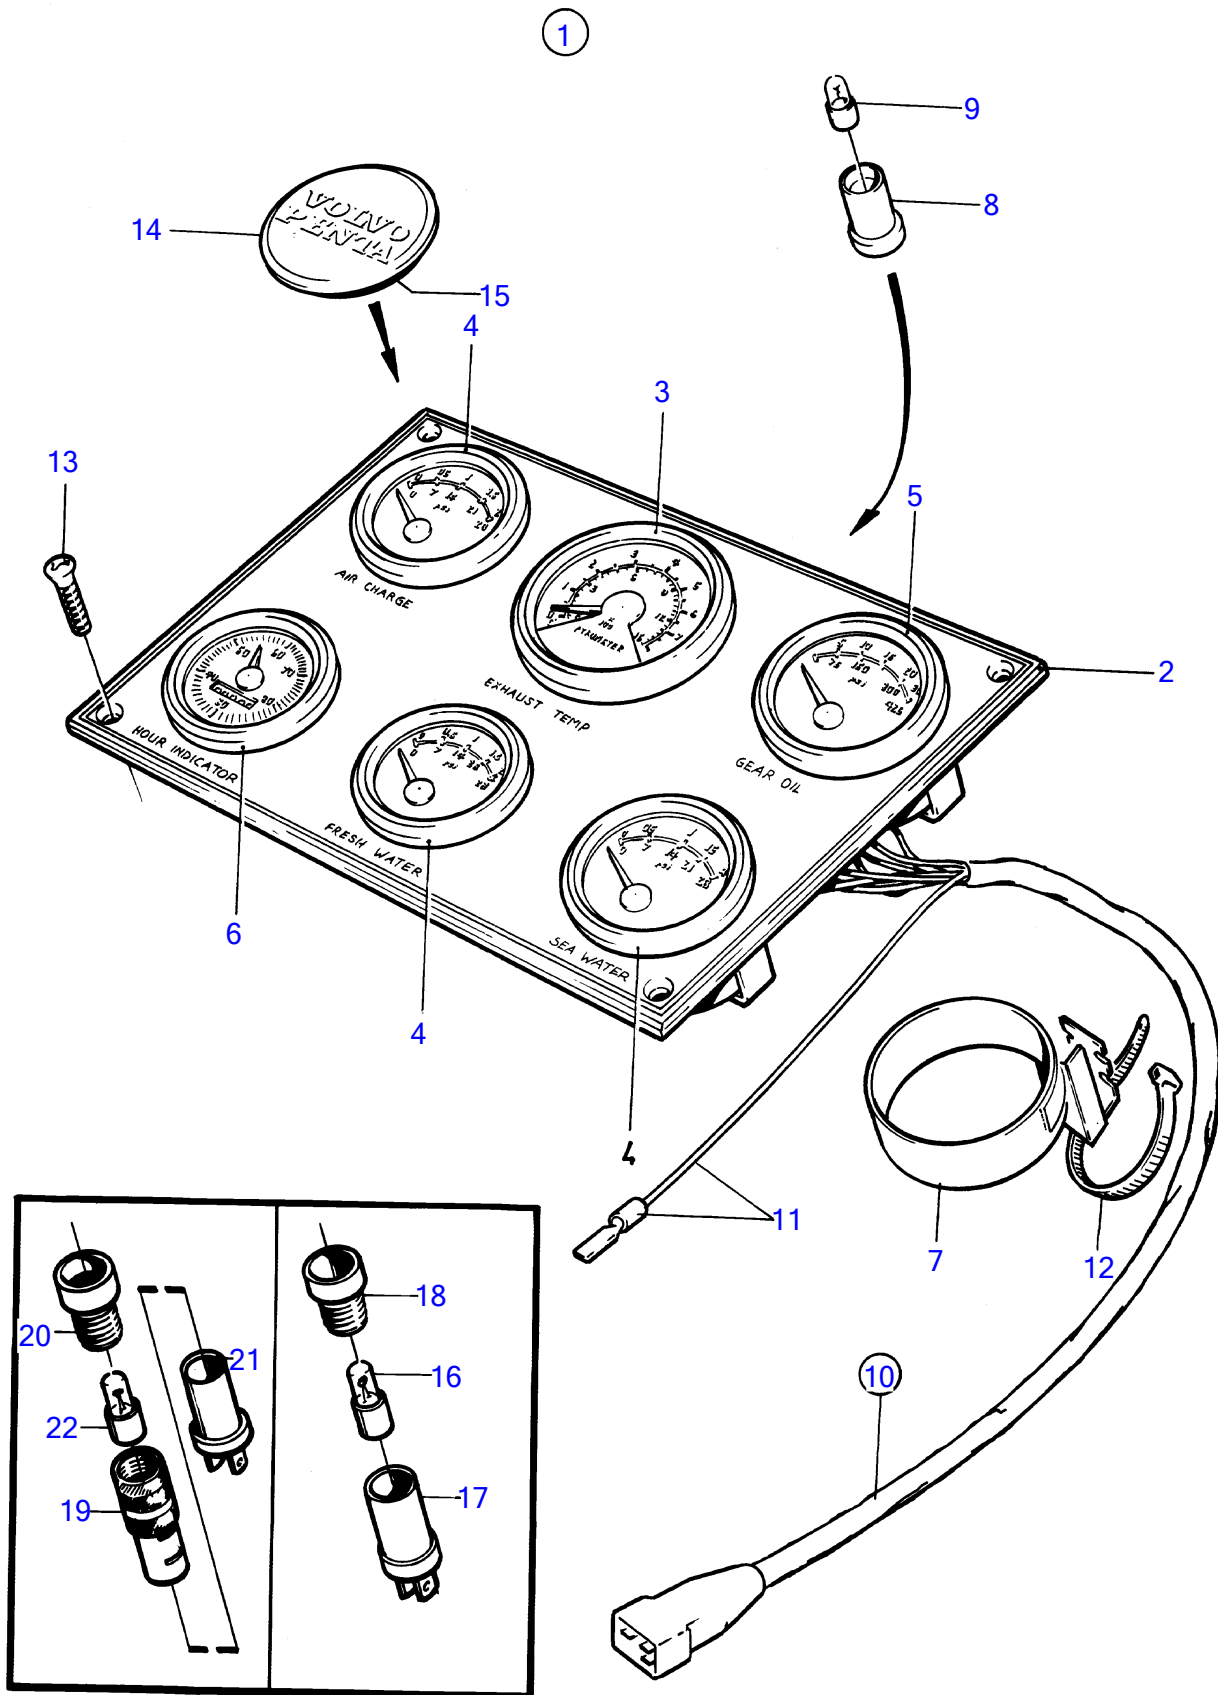

TAMD122A, TMD122A

5446

TAMD122A, TMD122A

REF	PART NO.	QTY	DESCRIPTION	SEE SEC.	NOTES
1	843078	1	Instrument panel		24V
2	(842846)	1	• Instrument plate		Obsolete part
3	842841	1	• Pyrometer		
4	(837754)	1	• Instrument, turbo pressure		Obsolete part
5	(837747)	1	• Instrument, oil pressure-reverse gear		Obsolete part
6	872479	1	• Hour recorder		
7	(837859)	1	• Anchorage		Obsolete part
8	808175	6	• Lamp socket		
9	182059	6	• Bulb		
10	(843040)	1	• Cable trunk		Obsolete part
11		X	• electrical materials	1963	
12	948211	X	• Cable tie		
13	944540	4	• Screw		
14	842599	1	• Cover washer		
15	842601	1	• Foil		
16	182034	2	• Bulb		
17	(355777)	2	• Retainer		Obsolete part
18	(1561793)	1	• Lamp		Orange, Obsolete part
	(1573962)	1	• Control lamp		Green, Obsolete part
19	819350	3	• Sleeve		
20	827766	3	• Lens		Orange
21	808175	3	• Lamp socket		
22	182059	3	• Bulb		