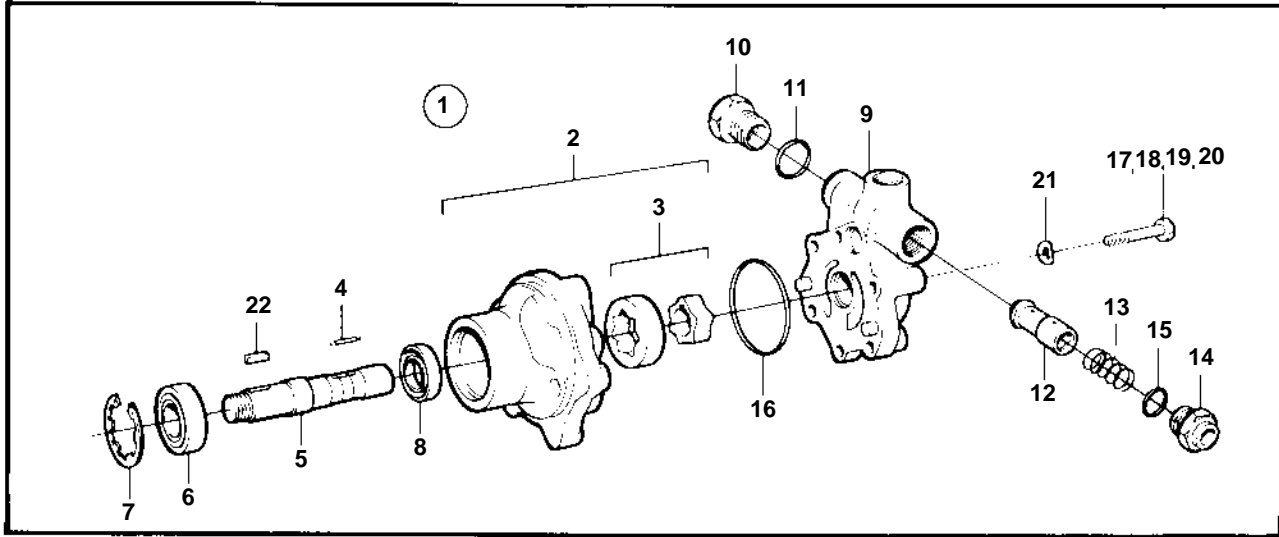

TAMD103A-A

TAMD103A-A

REF	PART NO.	QTY	DESCRIPTION	SEE SEC.	NOTES
1	823797	1	Hydraulic pump		
2		1	· Housing		
3		1	· · Rotor kit		
4		1	· Lock pin		
5	6631728	1	· Shaft		
6	181786	1	· Ball bearing		
7		1	· Lock ring		
8	6631727	1	· Sealing ring		
9		1	· Cover		
10		1	· · Plug		
11	958229	1	· · O-ring		
12		1	· Sleeve		
13		1	· Spring		
14		1	· Nipple		
15	958229	1	· O-ring		
16	925256	1	· O-ring		
17	970948	1	· Screw		L=30mm
18	970954	2	· Screw		L=60mm
19	970950	2	· Screw		L=40mm
20	970956	1	· Screw		L=70mm
21	941908	6	· Spring washer		
22		1	· Key		
23	422087	1	Gear		
			Bulletin 45-01	45-01-EN	Timing Gears, 71, 100, 121
23	864214	1	Gear, nitrocarburized		ALT
			Bulletin 45-01	45-01-EN	Timing Gears, 71, 100, 121
24	346918	1	Nut		
25	4910655	1	Tube		
26	4910594	1	Nut		
27	4910656	1	Nipple		
28	844276	1	Control valve		
29		1	· Housing		
30		1	· Spring		
31		1	· Piston		
32		1	· Lock ring		
33		1	· Washer		
34		1	· Sealing ring		
35		1	· Nipple		
36	947628	1	Gasket		
37	942336	2	Spring washer		
38	955535	2	Screw		