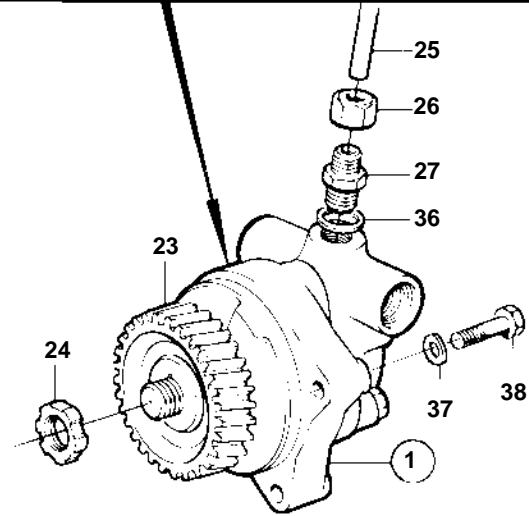

TAMD103A-A

TAMD103A-A

REF	PART NO.	QTY	DESCRIPTION	SEE SEC.	NOTES
1	823797	1	Hydraulic pump		
2		1	· Housing		
3		1	· · Rotor kit		
4		1	· Lock pin		
5	6631728	1	· Shaft		
6	181786	1	· Ball bearing		
7		1	· Lock ring		
8	6631727	1	· Sealing ring		
9		1	· Cover		
10		1	· · Plug		
11	958229	1	· · O-ring		
12		1	· Sleeve		
13		1	· Spring		
14		1	· Nipple		
15	958229	1	· O-ring		
16	925256	1	· O-ring		
17	970948	1	· Screw		L=30mm
18	970954	2	· Screw		L=60mm
19	970950	2	· Screw		L=40mm
20	970956	1	· Screw		L=70mm
21	941908	6	· Spring washer		
22		1	· Key		
23	422087	1	Gear		
			Bulletin 45-01	45-01-EN	Timing Gears, 71, 100, 121
23	864214	1	Gear, nitrocarburized		ALT
			Bulletin 45-01	45-01-EN	Timing Gears, 71, 100, 121
24	346918	1	Nut		
25	4910655	1	Tube		
26	4910594	1	Nut		
27	4910656	1	Nipple		
28	844276	1	Control valve		
29		1	· Housing		
30		1	· Spring		
31		1	· Piston		
32		1	· Lock ring		
33		1	· Washer		
34		1	· Sealing ring		
35		1	· Nipple		
36	947628	1	Gasket		
37	942336	2	Spring washer		
38	955535	2	Screw		