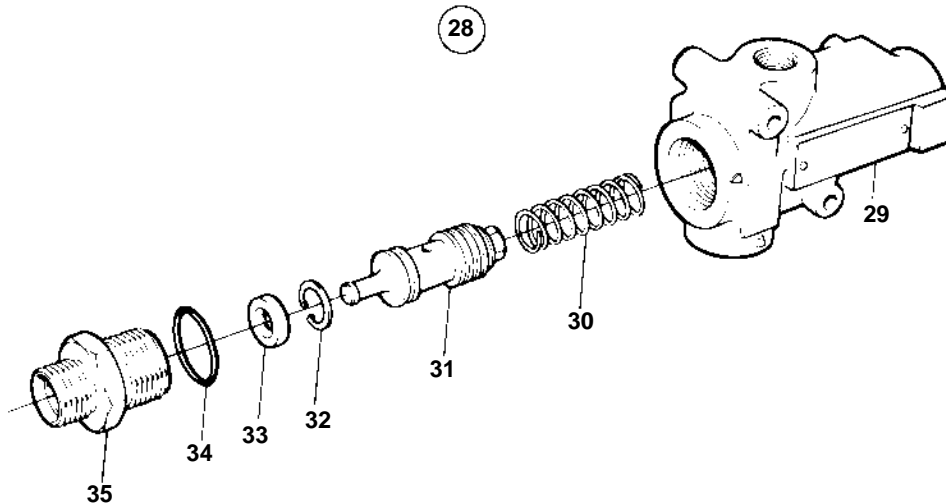

TAMD103A-A

TAMD103A-A

REF	PART NO.	QTY	DESCRIPTION	SEE SEC.	NOTES
1	823797	1	Hydraulic pump		
2		1	· Housing		
3		1	· · Rotor kit		
4		1	· Lock pin		
5	6631728	1	· Shaft		
6	181786	1	· Ball bearing		
7		1	· Lock ring		
8	6631727	1	· Sealing ring		
9		1	· Cover		
10		1	· · Plug		
11	958229	1	· · O-ring		
12		1	· Sleeve		
13		1	· Spring		
14		1	· Nipple		
15	958229	1	· O-ring		
16	925256	1	· O-ring		
17	970948	1	· Screw		L=30mm
18	970954	2	· Screw		L=60mm
19	970950	2	· Screw		L=40mm
20	970956	1	· Screw		L=70mm
21	941908	6	· Spring washer		
22		1	· Key		
23	422087	1	Gear		
			Bulletin 45-01	45-01-EN	Timing Gears, 71, 100, 121
23	864214	1	Gear, nitrocarburized		ALT
			Bulletin 45-01	45-01-EN	Timing Gears, 71, 100, 121
24	346918	1	Nut		
25	4910655	1	Tube		
26	4910594	1	Nut		
27	4910656	1	Nipple		
28	844276	1	Control valve		
29		1	· Housing		
30		1	· Spring		
31		1	· Piston		
32		1	· Lock ring		
33		1	· Washer		
34		1	· Sealing ring		
35		1	· Nipple		
36	947628	1	Gasket		
37	942336	2	Spring washer		
38	955535	2	Screw		