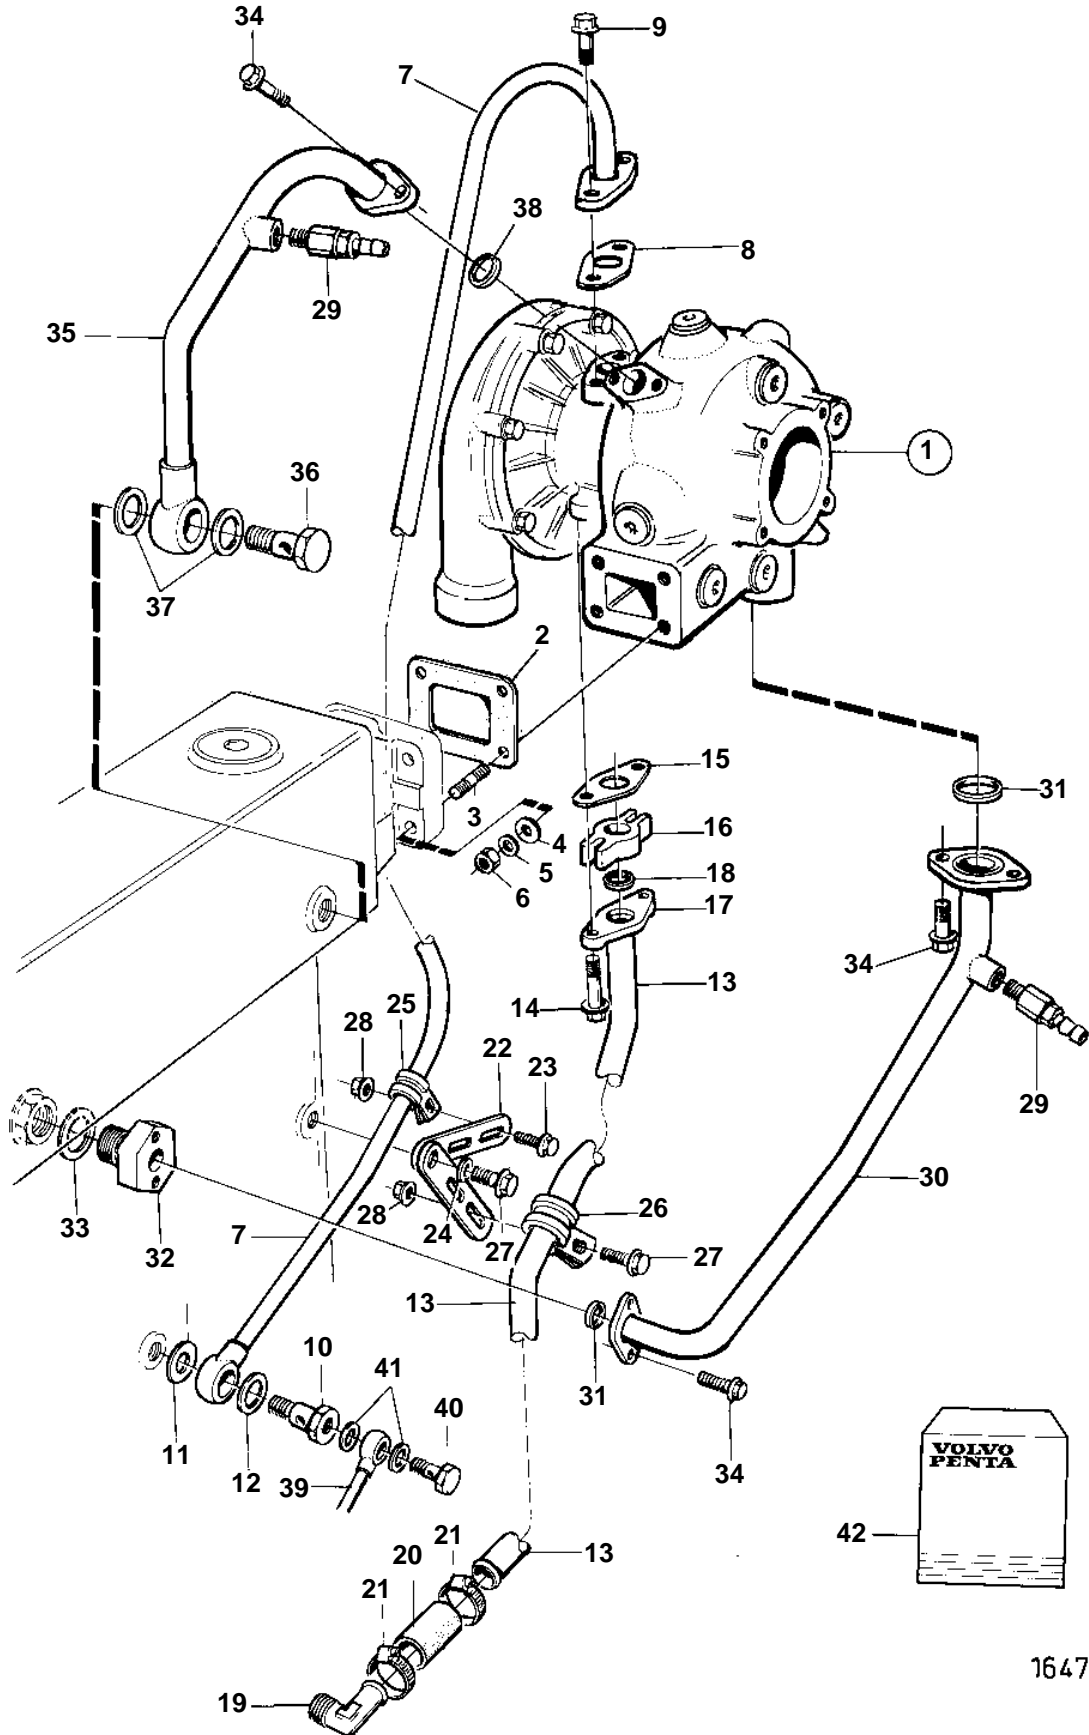

TAMD103A-A

16477

TAMD103A-A

REF	PART NO.	QTY	DESCRIPTION	SEE SEC.	NOTES
1	3829638	1	Turbocharger		
				4453	
2	421324	1	Gasket		
3	943883	4	Stud		
4	940097	4	Washer		
5	942336	4	Spring washer		
6	940183	4	Nut		
7	3829662	1	Oil feed pipe, oil-pressure		
8	420641	1	Gasket		
9	946173	2	Flange screw		
10	479464	1	Hollow screw, cylinder block		
11	942703	1	Gasket		
12	11998	1	Gasket		
13	864391	1	Tube, oil drain		
14	947760	2	Flange screw		
15	420643	1	Gasket		
16	8148729	1	Connector		
17	469543	1	Flange		
18	469601	1	Sealing ring		
19	479959	1	Elbow nipple, cylinder block		
20	466328	1	Rubber hose		
21	943474	2	Hose clamp		
22	965539	2	Bracket		
23	946544	1	Flange screw		
24	940280	1	Spring washer		
25	952627	1	Clamp		
26	952632	1	Clamp		
27	946544	2	Flange screw		
28	945407	2	Flange nut		
29	949918	2	Drain cock		
30	864599	1	Tube, coolant water		
31	831622	2	Gasket		
32	847492	1	Nipple		
33	190957	1	Gasket		
34	946544	6	Flange screw		
35	864600	1	Tube, coolant water		
36	866364	1	Hollow screw	SO	
37	947627	2	Gasket		
38	831622	1	Gasket		
39	422245	1	Pressure oil line, fuel inj. pump		
40	969299	1	Hollow screw		
41	11994	2	Gasket		
42	876714	1	Gasket kit, turbo connect.		SEE GROUP 99