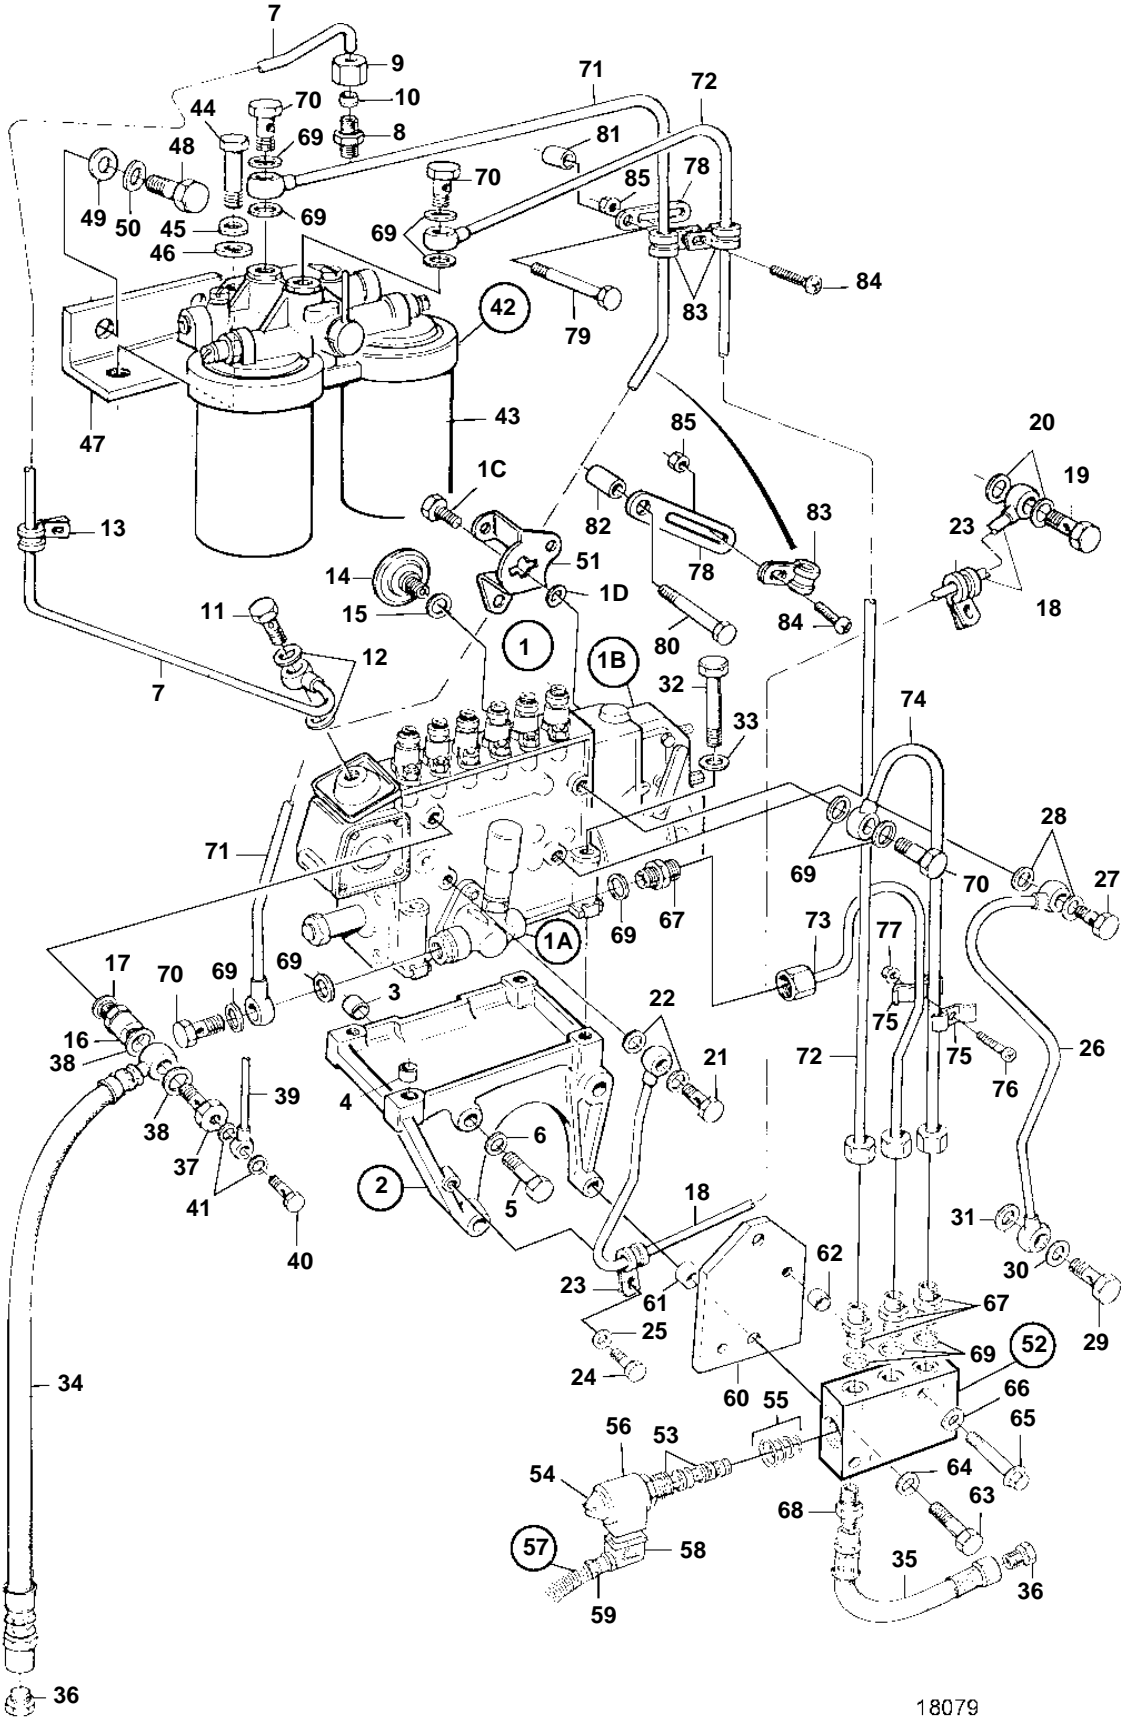

TAMD103A-A

18079

TAMD103A-A

REF	PART NO.	QTY	DESCRIPTION	SEE SEC.	NOTES
1	3830107	1	Injection pump		
	3803795	1	Injection pump, exch		Exchange unit
1A	3825429	1	• Feed pump		
				3899	
1B	3825498	1	• Governor		
			• Comps. not spec.		
1C	955270	1	• Screw		
1D	941906	1	• Spring washer		
2	478647	1	Bracket		
3		2	• Guide sleeve		
4	417588	1	• Guide sleeve		
5	955566	2	Screw		
6	940280	2	Spring washer		
7	864368	1	Tube		
8	954379	1	Nipple, induction manifold		
9	954357	1	Cap nut		
10	954365	1	Fitting		
11	969299	1	Hollow screw		
12	11994	2	Gasket		
13	942400	2	Clamp		
14	477173	1	Pressure equalizer		
15	969011	1	Gasket		
16	3825154	1	Overflow valve		
17	15304	1	Gasket		
18		1	Oil feed pipe/cylinder block	4452	
19		1	Hollow screw	4452	
20		2	Gasket	4452	
21	48634	1	Hollow screw		
22	947281	2	Gasket		
23	952623	2	Clamp		
24	955512	1	Screw		
25	949607	1	Spring washer		
26	422246	1	Pipe, oil drain		
27	25167	1	Hollow screw		
28	969011	2	Gasket		
29	942007	1	Hollow screw, cylinder block		
30	11998	1	Gasket		
31	942703	1	Gasket		
32	940156	4	Screw		
33	190509	4	Washer		
34	3830312	1	Fuel hose		
35	3830312	1	Fuel hose		
36	22753	2	Nipple		
37	16496	1	Hollow screw		
38	969011	2	Gasket		
39		1	Leak-off pipe	4332	
40		1	Hollow screw	4332	
41		2	Gasket	4332	
42	864399	1	Fuel cleaner		
				2093	
43	3825133	2	Fuel filter		
44	940162	2	Screw		
45	942336	2	Spring washer		
46	960142	2	Washer		
47	845319	1	Bracket		
48	940160	2	Screw		
49	960144	2	Washer		
50	941909	2	Spring washer		
51	848677	1	Lever, stop solenoid		
52	866699	1	Shut-off valve		
53		1	• Valve		
54		1	• Nut		
55	3825238	1	• Gasket kit		