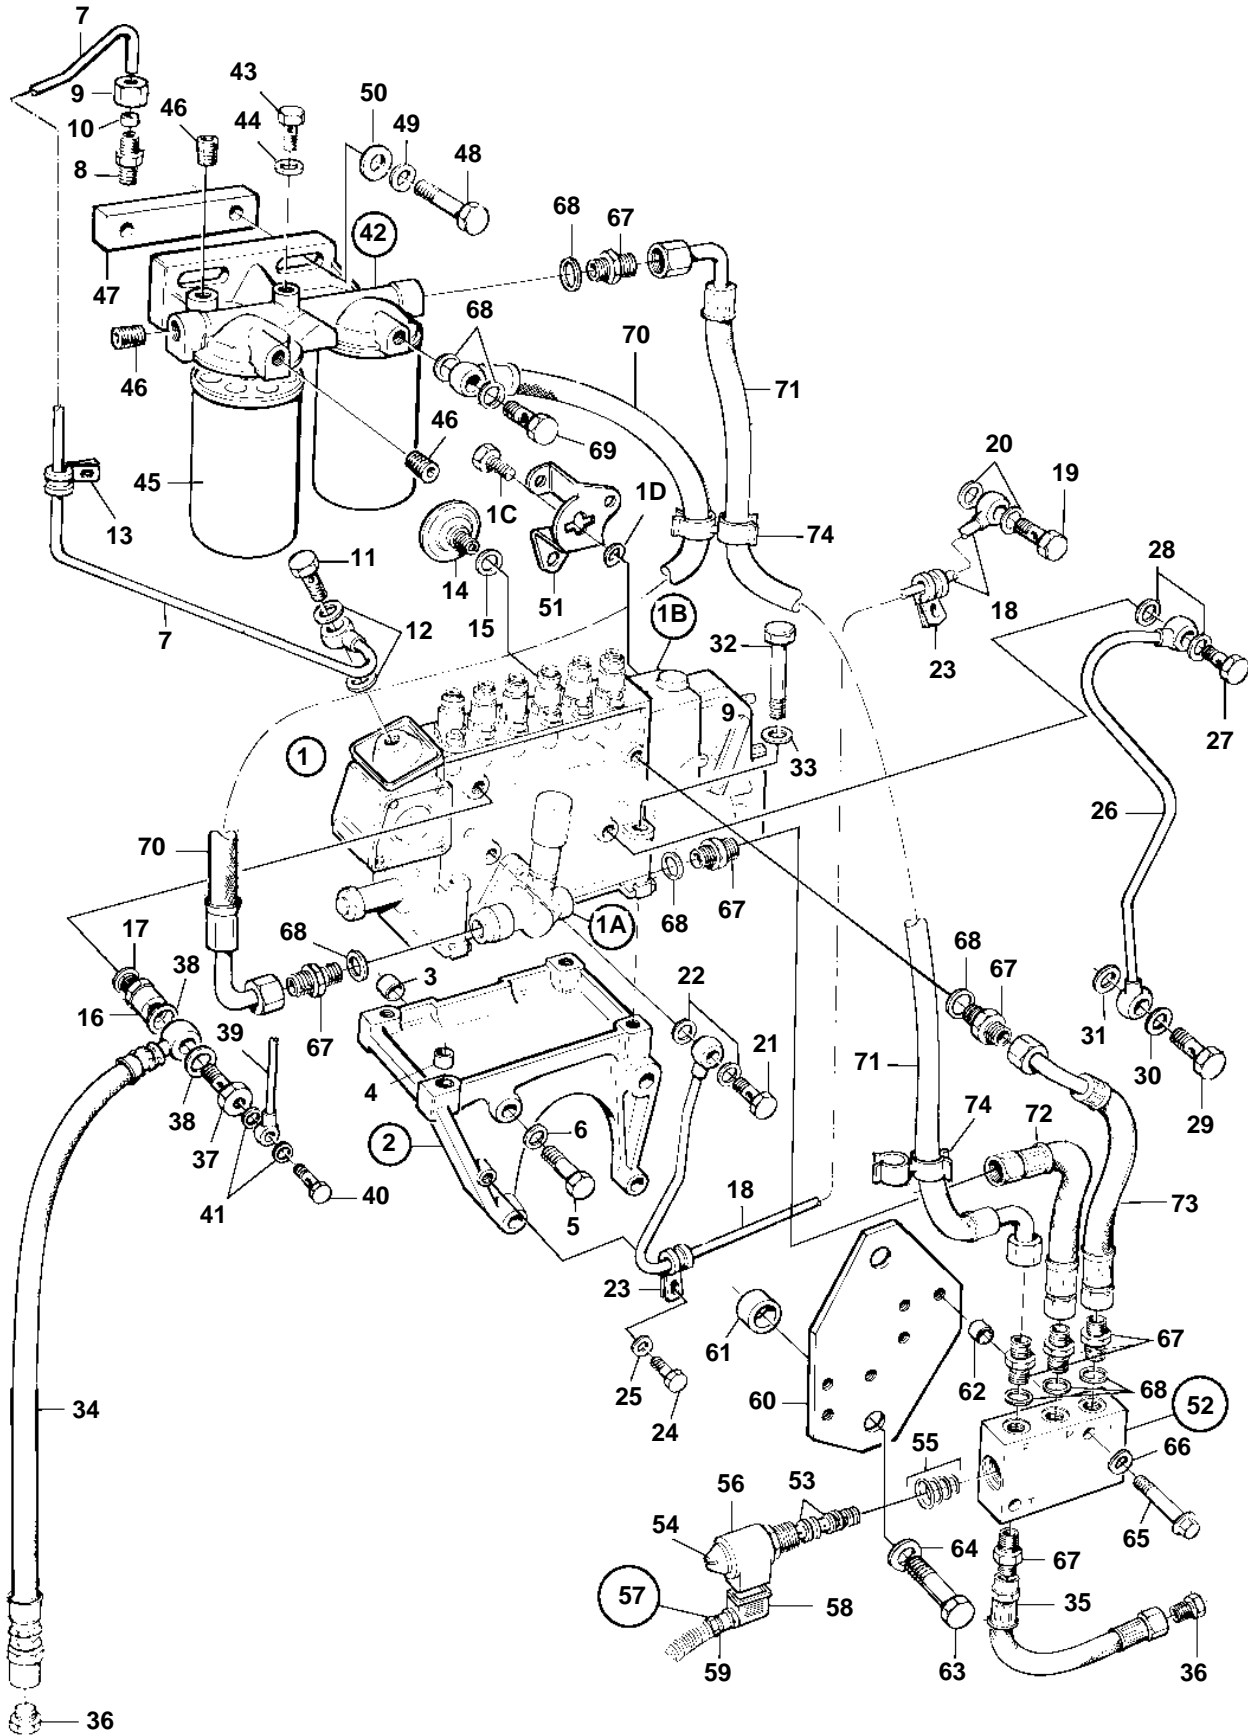

TAMD103A-A

18078

TAMD103A-A

REF	PART NO.	QTY	DESCRIPTION	SEE SEC.	NOTES
1	3830107	1	Injection pump		
	3803795	1	Injection pump, exch		Exchange unit
1A	3825429	1	• Feed pump		
				3899	
1B	3825498	1	• Governor		
			• Comps. not spec.		
1C	955270	1	• Screw		
1D	941906	1	• Spring washer		
			• Remaining comps.not spec		
2	478647	1	Bracket		
3		2	• Guide sleeve		
4	417588	1	• Guide sleeve		
5	955566	2	Screw		
6	940280	2	Spring washer		
7	864368	1	Tube		
8	954379	1	Nipple, induction manifold		
9	954357	1	Cap nut		
10	954365	1	Fitting		
11	969299	1	Hollow screw		
12	11994	2	Gasket		
13	942400	2	Clamp		
14	477173	1	Pressure equalizer		
15	969011	1	Gasket		
16	3825154	1	Overflow valve		
17	15304	1	Gasket		
18		1	Oil feed pipecylinder block	4452	
19		1	Hollow screw	4452	
20		2	Gasket	4452	
21	48634	1	Hollow screw		
22	947281	2	Gasket		
23	952623	2	Clamp		
24	955512	1	Screw		
25	949607	1	Spring washer		
26	422246	1	Pipe, oil drain		
27	25167	1	Hollow screw		
28	969011	2	Gasket		
29	942007	1	Hollow screw, cylinder block		
30	11998	1	Gasket		
31	942703	1	Gasket		
32	940156	4	Screw		
33	190509	4	Washer		
34	3830312	1	Fuel hose		
35	3830312	1	Fuel hose		
36	22753	2	Nipple		
37	16496	1	Hollow screw		
38	969011	2	Gasket		
39		1	Leak-off pipe	4332	
40		1	Hollow screw	4332	
41		2	Gasket	4332	
42	8194541	1	Filter housing		
43	471177	1	• Screw		
44	947620	1	• Gasket		
45	3825133	2	Fuel filter		
46	968062	3	Plug		
47		1	Spacer		
48	955536	2	Screw		
49	942336	2	Spring washer		
50	960142	2	Washer		
51	848677	1	Lever, stop solenoid		
52	3828983	1	Shut-off valve		
53	3825235	1	• Valve		
54		1	• Nut		
55	3825238	1	• Gasket kit		