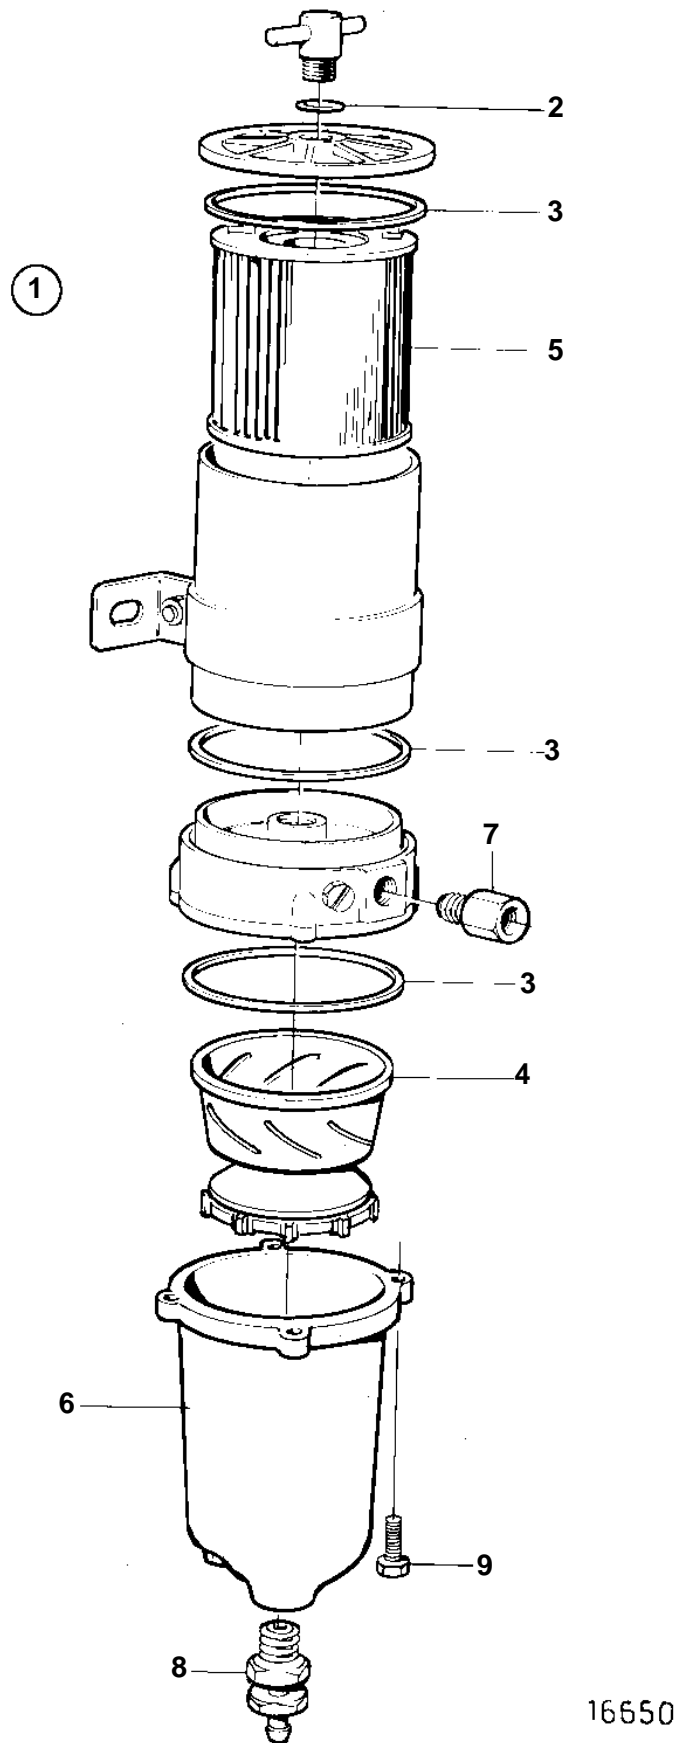

TAMD103A-A

TAMD103A-A

REF	PART NO.	QTY	DESCRIPTION	SEE SEC.	NOTES
1	3825020	1	Fuel cleaner		
			Bulletin 50-10	50-10-EN	Changes in Fuel Filter Program due to Legislation
			Bulletin 50-11A	50-11A-EN	Fuel Filters / Water Separators
2	838505	1	• O-ring		
3	846719	3	• Gasket		
4	3825028	1	• Turbine		
5	3825027	1	• Filter insert		
6	3825030	1	• Bowl		Transparent Bowl.
7	846620	2	• Nipple		
8	3825031	1	• Tap		
9	940094	4	• Screw		