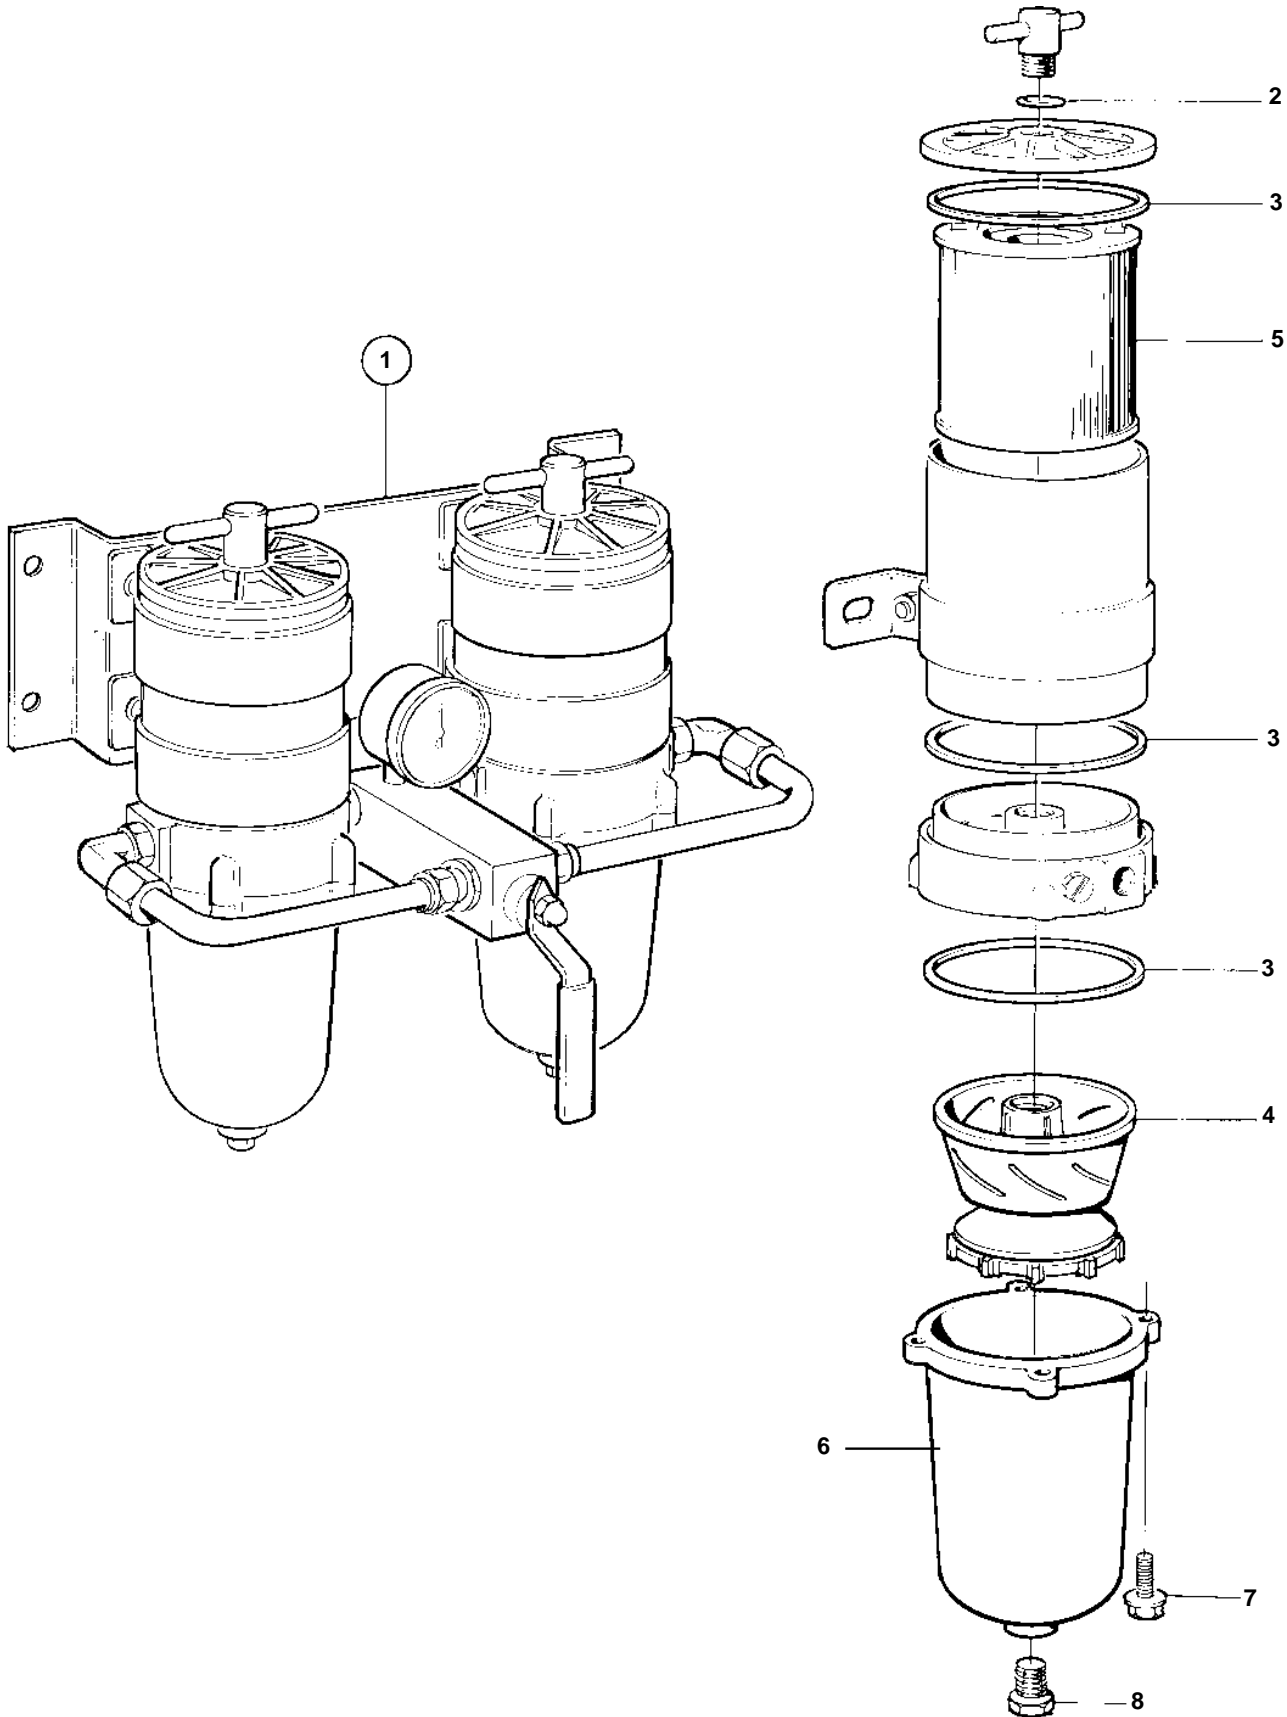

TAMD103A-A

15909

TAMD103A-A

REF	PART NO.	QTY	DESCRIPTION	SEE SEC.	NOTES
1	3825022	1	Fuel cleaner		LATE TYPE
			Bulletin 50-11A	50-11A-EN	Fuel Filters / Water Separators
2	838505	2	· O-ring		
3	846719	6	· Gasket		
4	3825028	2	· Turbine		
5	3825027	2	· Filter insert		
6	848293	2	· Bowl		
7	940094	8	· Screw		
8	952075	2	· Plug		