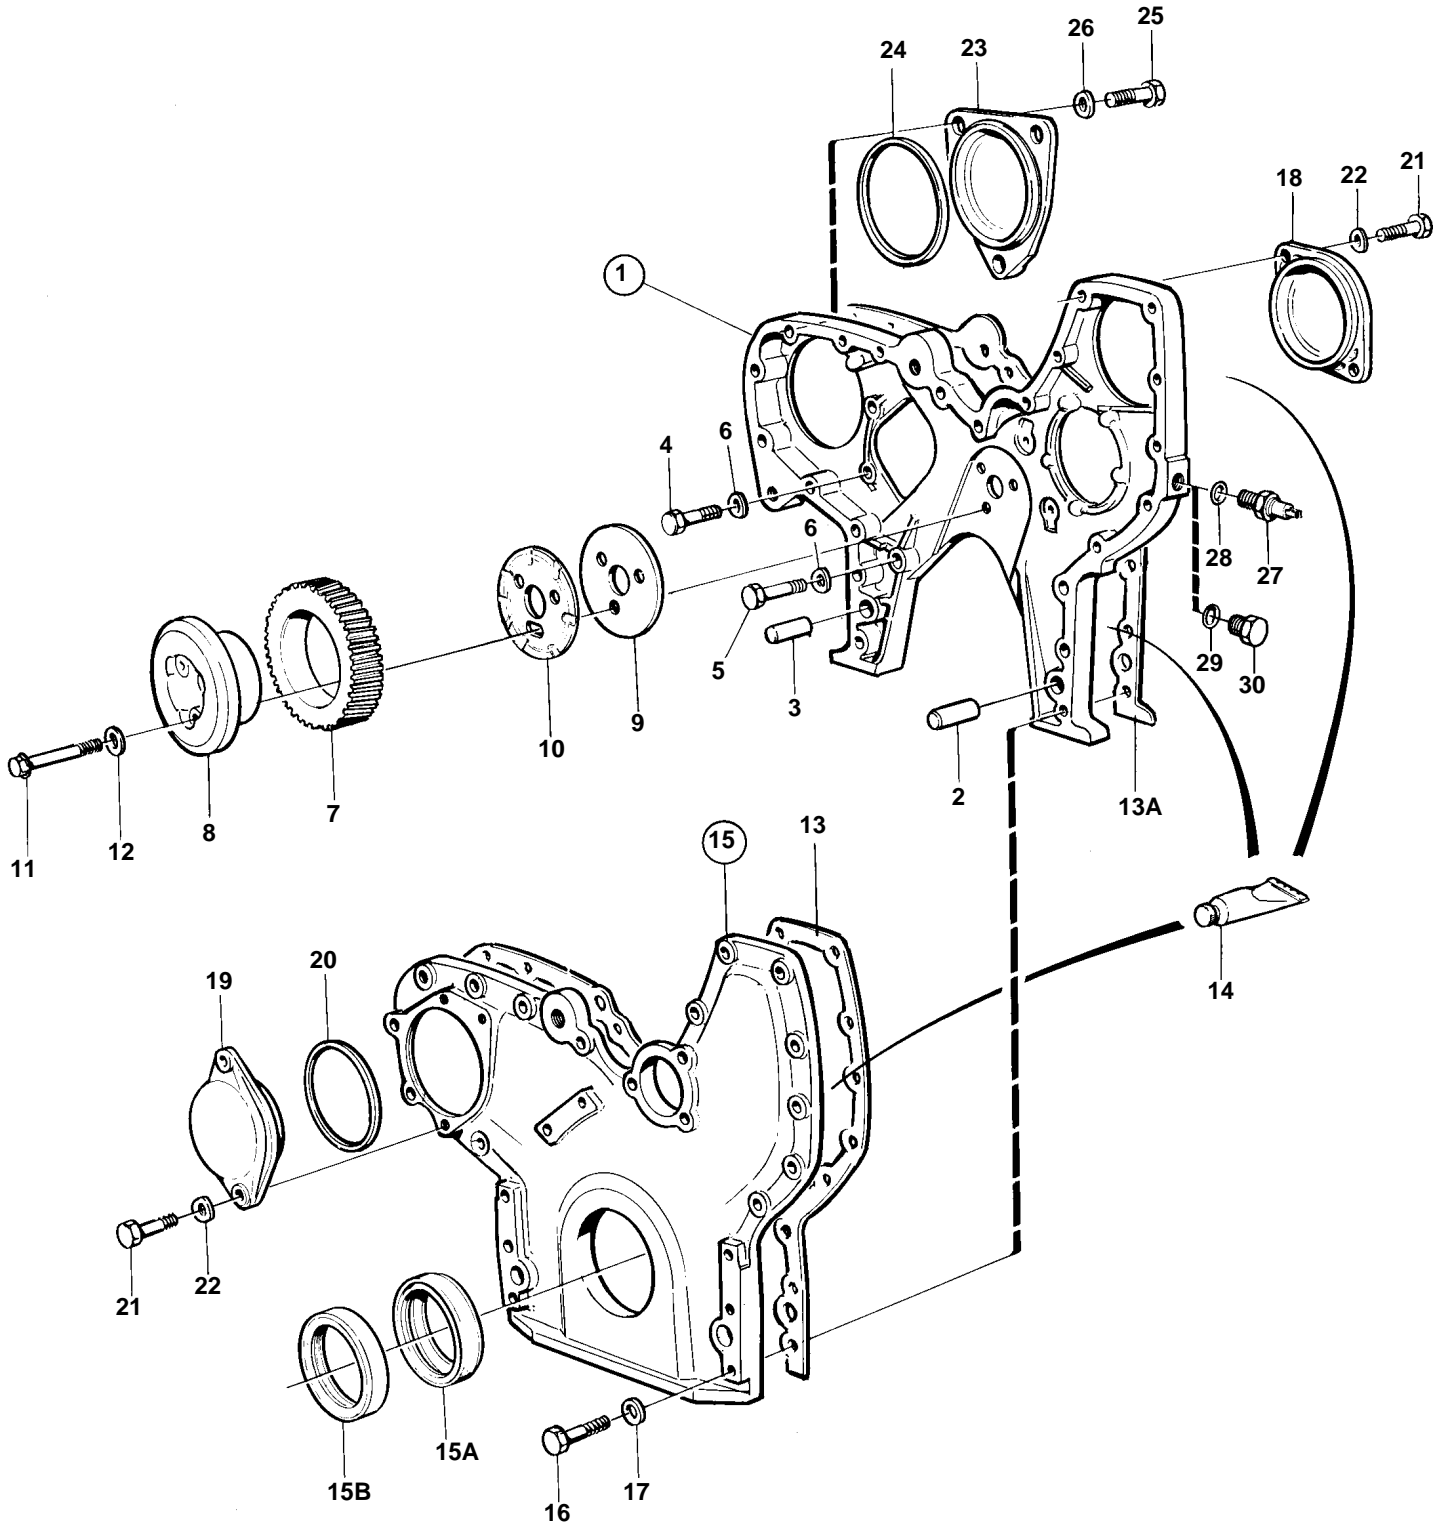

TAMD103A-A

16715

TAMD103A-A

REF	PART NO.	QTY	DESCRIPTION	SEE SEC.	NOTES
1	422622	1	Timing gear casing		
2	941510	1	· Pin		
3	941511	1	· Pin		
4	941939	4	Screw		L=28,6mm
5	955537	1	Screw		L=51mm
6	942336	5	Spring washer		
7	467461	1	Drive		
			Bulletin 45-01	45-01-EN	Timing Gears, 71, 100, 121
8	422766	1	Spindle		
9	467528	1	Bearing shield		
10	478951	1	Thrust washer		
11	468738	3	Screw		
12	942180	3	Washer		
13	422626	1	Gasket		ALT
13A	468557	1	Gasket		ALT
14	1161231	X	Sealant		ALT 304ml
	1161277	X	Sealant		ALT 10g
15	864621	1	Cover		(823633)
15A	424983	1	· Sealing ring		
15B	941666	1	· Felt ring		
16	955541	2	Screw		L=76mm
	940162	10	Screw		L=38mm
	955538	2	Screw		L=57mm
	955544	6	Screw		L=102mm
17	942336	27	Spring washer		
18	420183	1	Cover, hydraulic pump		
19	420183	1	Cover, power take off		
20	420213	1	Seal		
21	940115	4	Screw		
22	942336	4	Spring washer		
23	420178	1	Cover, sea water pump		
24	975610	1	O-ring		
25	955576	3	Screw		
26	941911	3	Spring washer		
27		1	Tachometer sensor		SEE GROUP 30
28		1	Gasket		SEE GROUP 30
29	949656	1	O-ring		ALT
30	948187	1	Plug		ALT