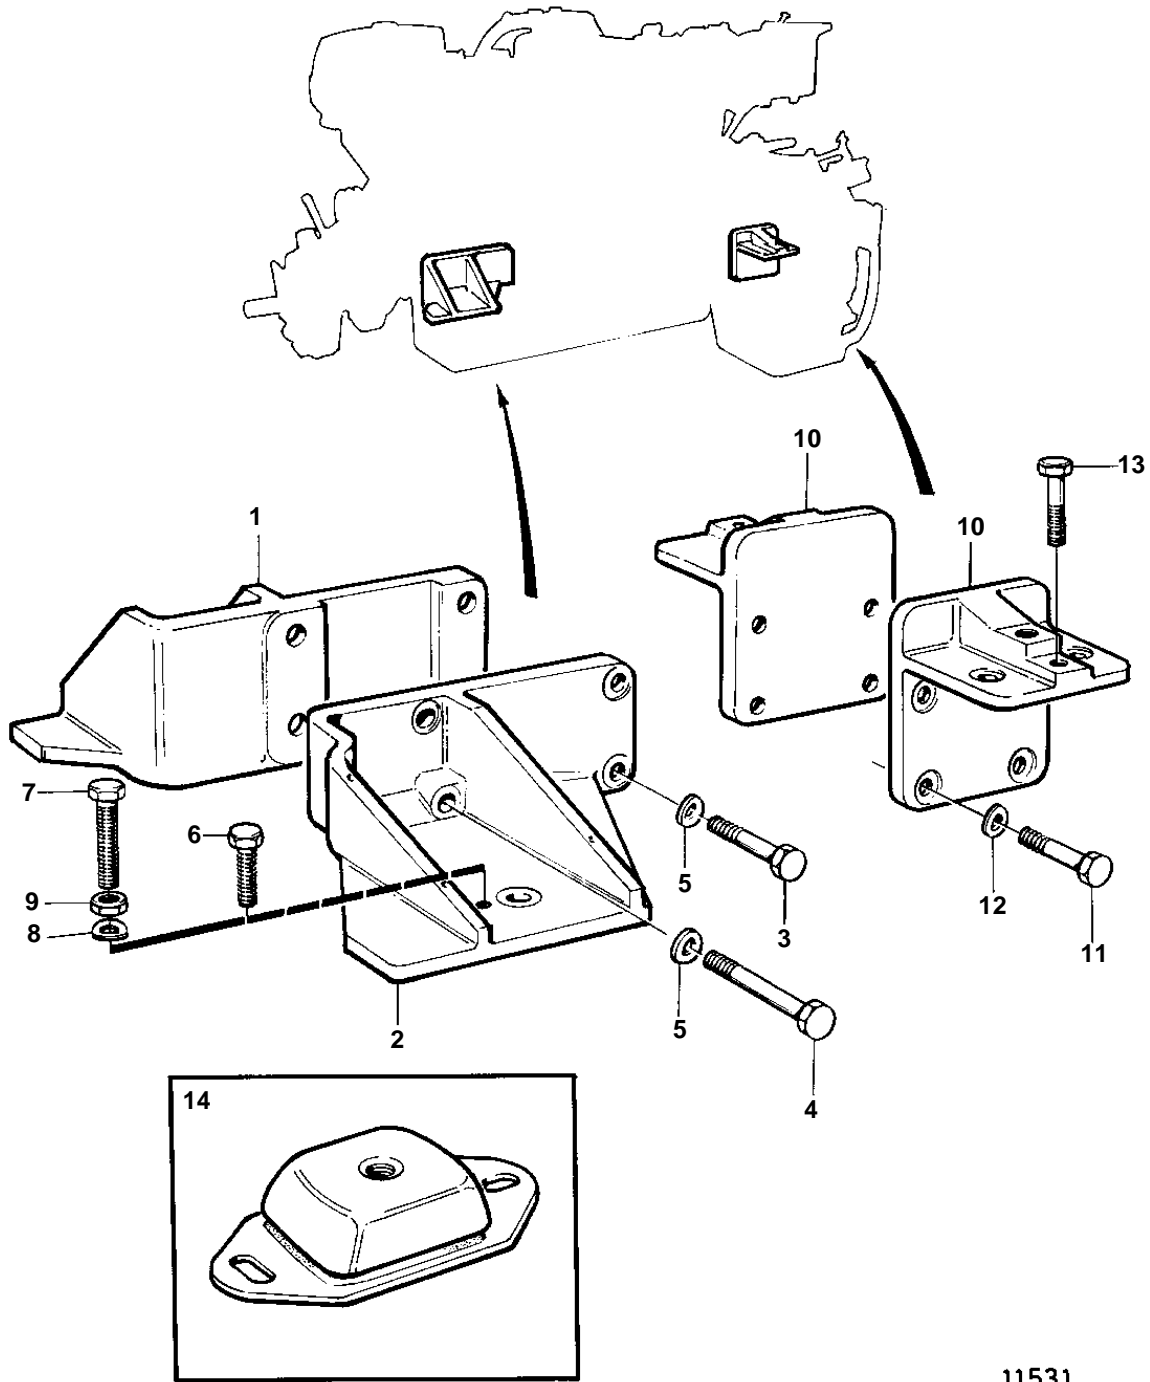

TAMD103A-A

11531

TAMD103A-A

REF	PART NO.	QTY	DESCRIPTION	SEE SEC.	NOTES
1	862473	1	Bracket	SO	S.B
2	862474	1	Bracket	SO	P
3	955577	6	Screw		L=38mm
4	955580	2	Screw		L=55mm
5	941911	8	Spring washer		
6	970971	2	Screw, adjusting		
7	977987	2	Adjuster screw, adjusting		
8	940280	2	Spring washer		
9	971072	2	Nut		
10	821685	2	Engine bracket		
11	960737	8	Screw		
12	940280	8	Spring washer		
13	955591	2	Screw, adjusting		
14		X	Engine suspensionelastic	789	