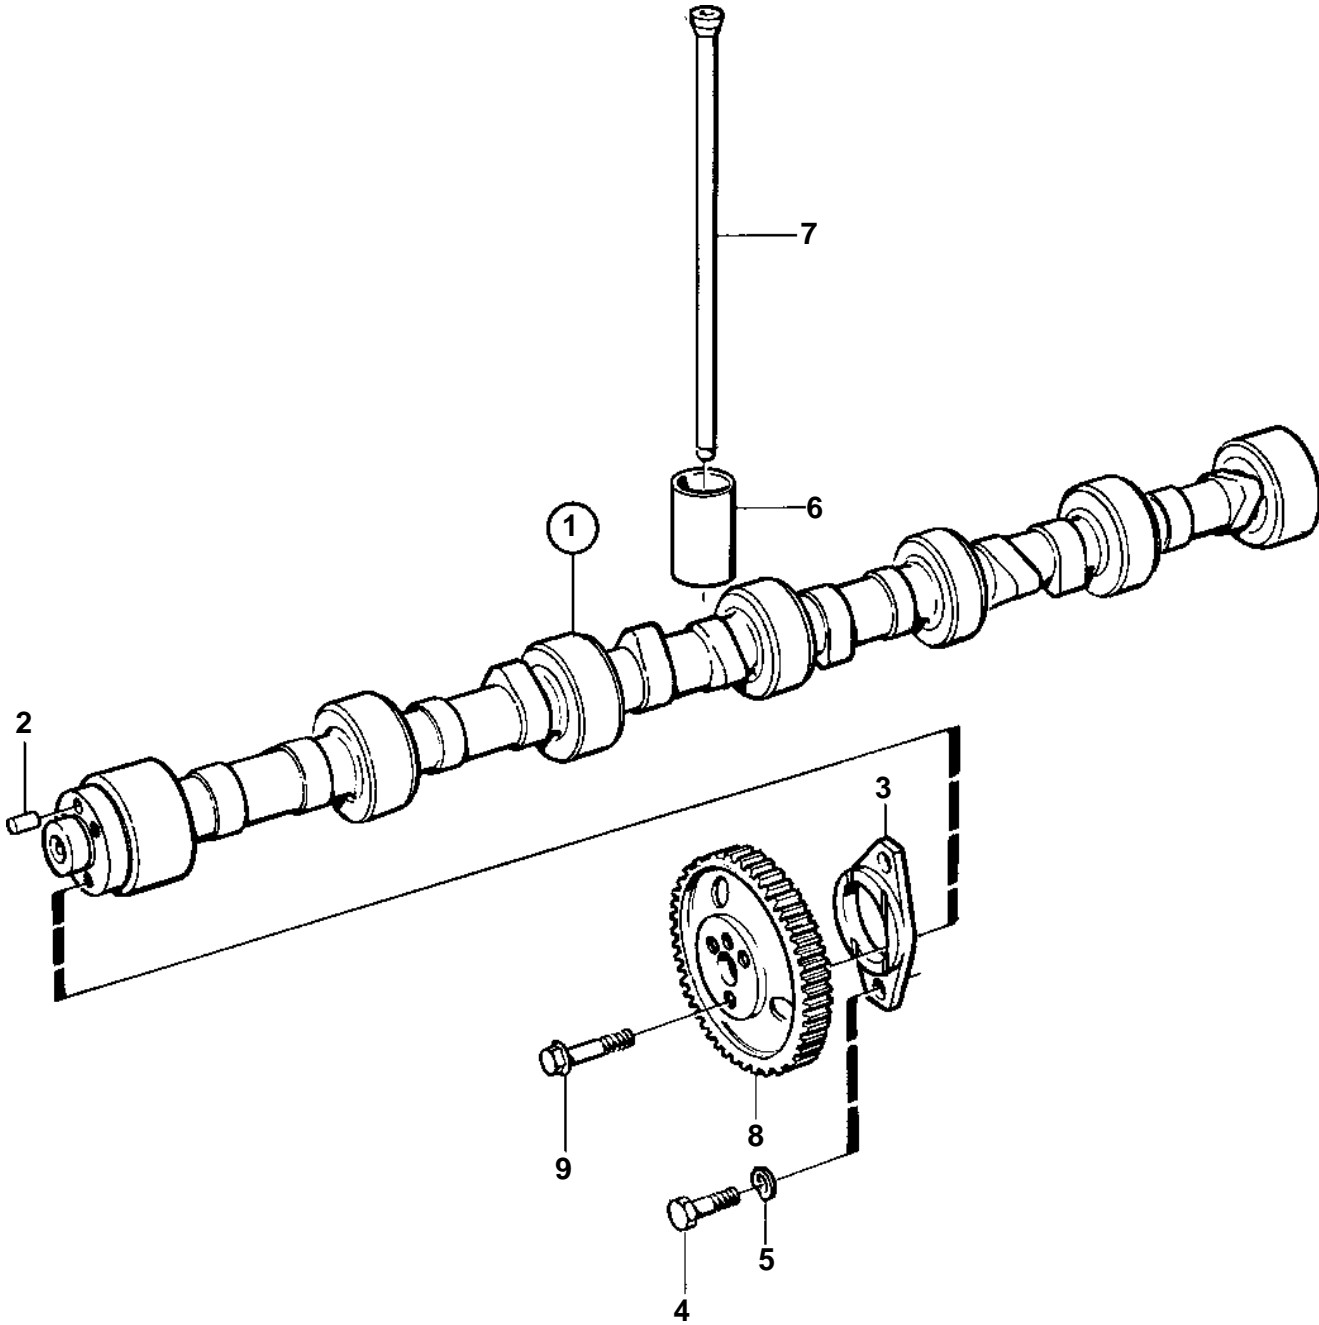

TAMD103A-A

TAMD103A-A

REF	PART NO.	QTY	DESCRIPTION	SEE SEC.	NOTES
1	8194480	1	Camshaft		
2	950588	1	• Pin		
3	465789	1	Flange		
4	940115	2	Screw		
5	942336	2	Spring washer		
6	479863	12	Lifter		
7	467820	12	Push rod		
8	423079	1	Gear, nitrocarburized		
			Bulletin 45-01	45-01-EN	Timing Gears, 71, 100, 121
9	471558	3	Screw		