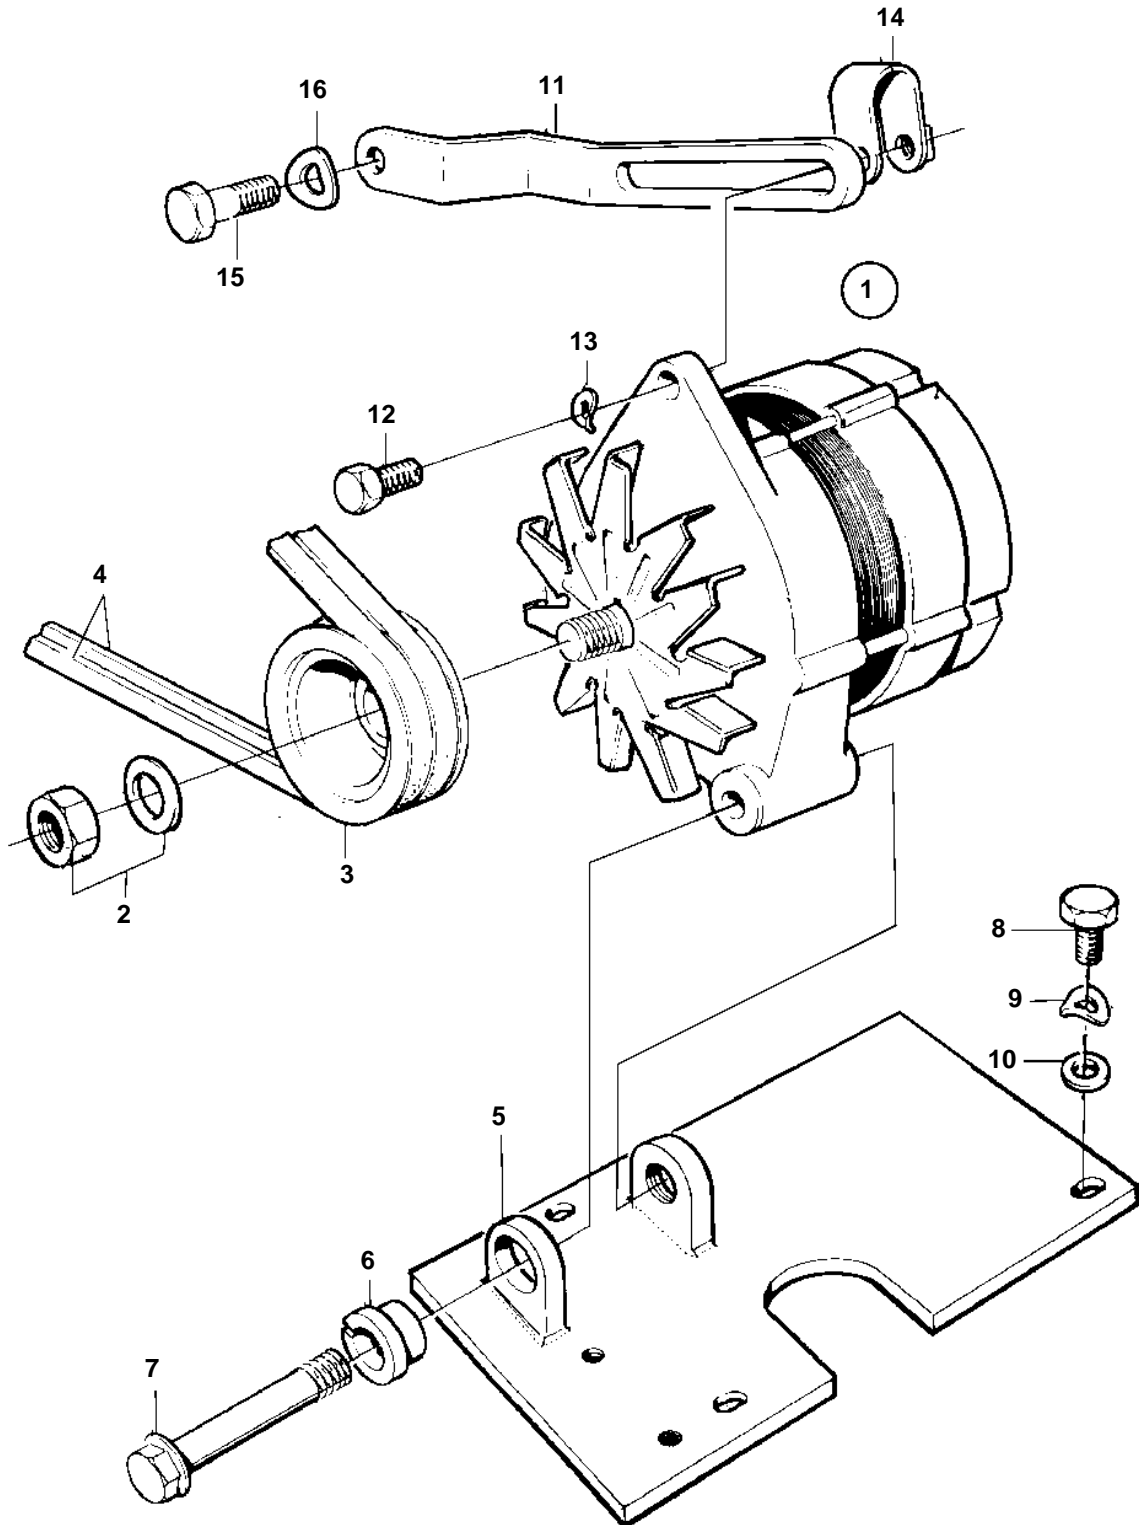

TAMD103A-A

17878

TAMD103A-A

| REF | PART NO. | QTY | DESCRIPTION       | SEE SEC. | NOTES  |
|-----|----------|-----|-------------------|----------|--|
| 1   | 873771   | 1   | Alternator        |          | 28V 60A. For 24 voltage electric system<br>Exchange unit |
|     | 3803443  | 1   | Alternator,exch   |          |  |
|     |          |     |                   | 4169     |  |
| 2   |          | 1   | · Mounting kit    | 4169     |  |
| 3   | 841812   | 1   | Pulley            |          |  |
| 4   | 966870   | 1   | V-belt kit        |          |  |
| 5   | 3826075  | 1   | Bracket           |          |  |
| 6   | 966366   | 1   | Flange screw      |          |  |
| 7   | 1675685  | 1   | Spacer sleeve     |          |  |
| 8   | 940135   | 4   | Screw             |          |  |
| 9   | 941907   | 4   | Spring washer     |          |  |
| 10  | 955894   | 4   | Washer            |          |  |
| 11  | 846831   | 1   | Tensioner         |          |  |
| 12  | 955298   | 1   | Screw             |          |  |
| 13  | 941907   | 1   | Spring washer     |          |  |
| 14  | 466735   | 1   | Tensioning eyelet |          |  |
| 15  | 955536   | 1   | Screw             |          |  |
| 16  | 942336   | 1   | Spring washer     |          |  |