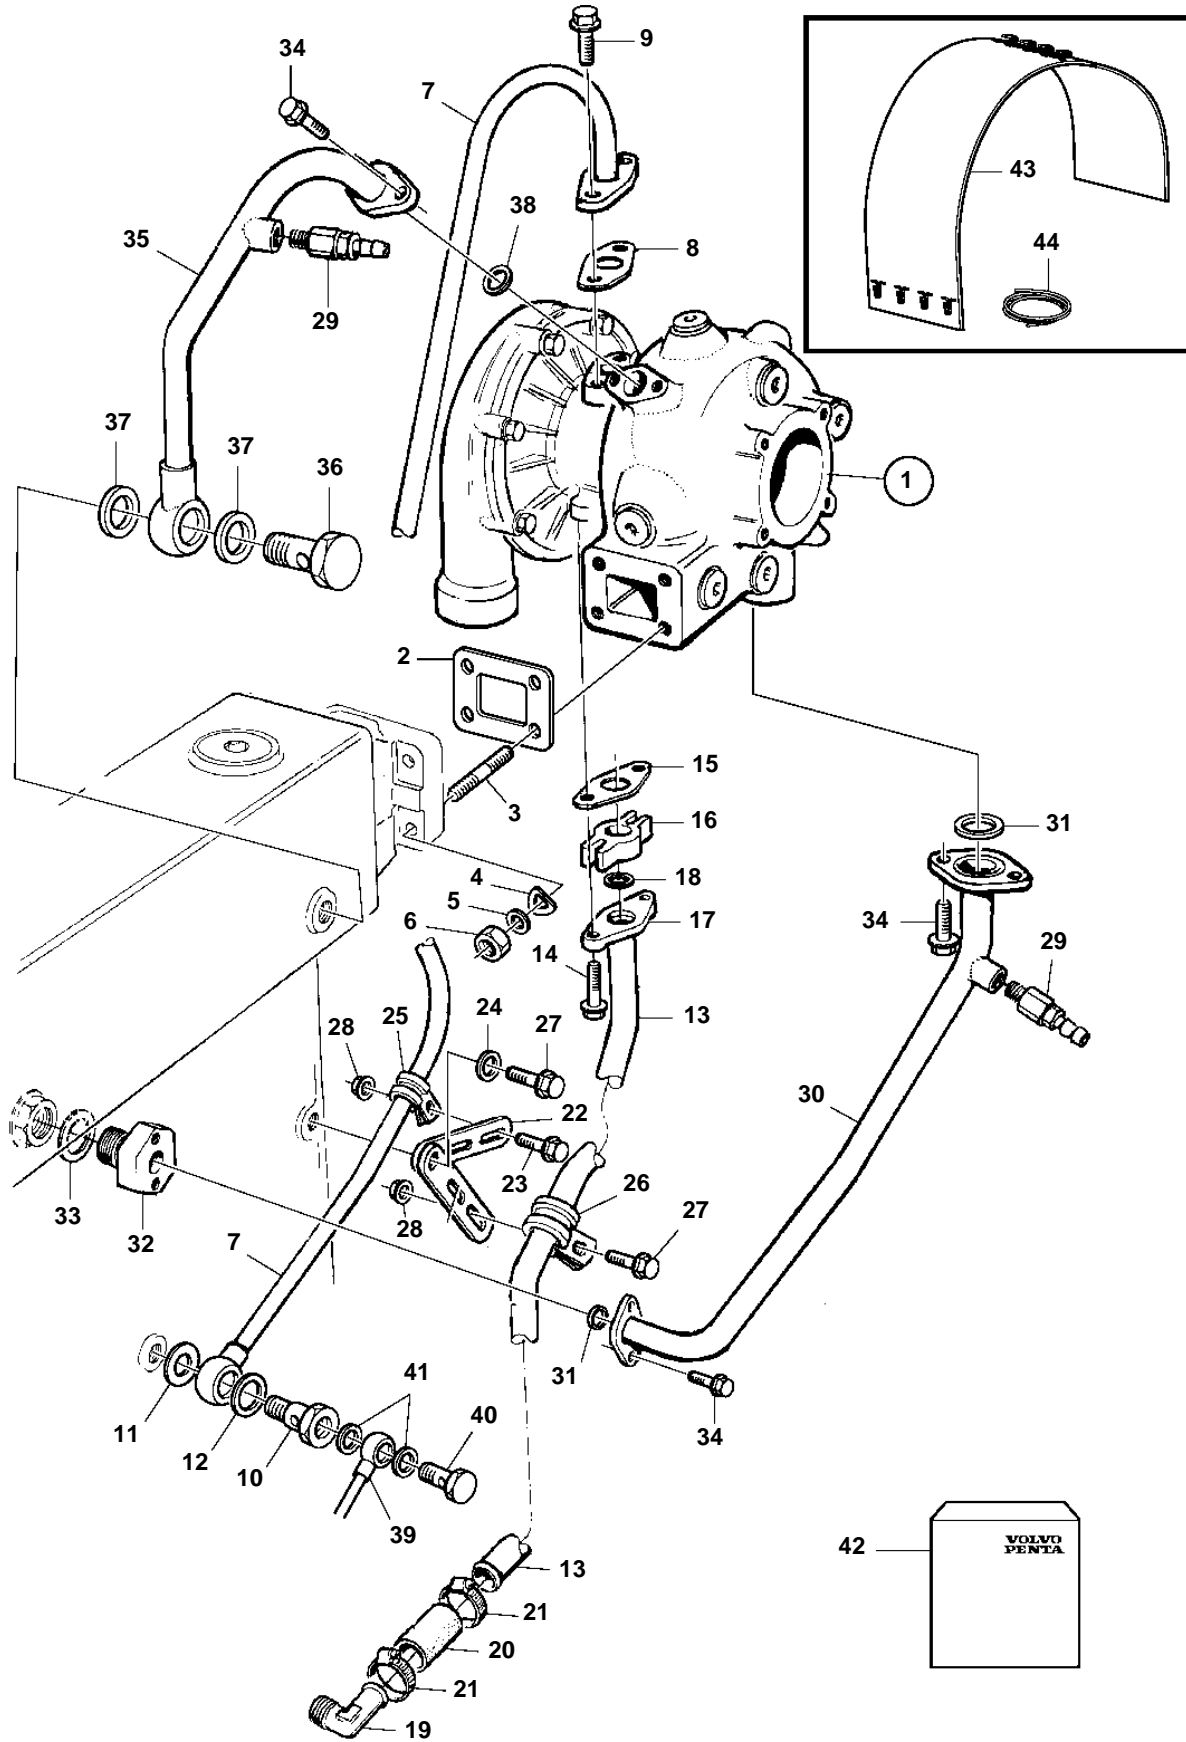

TAMD103A-A, TAMD103A-A AUX

TAMD103A-A, TAMD103A-A AUX

REF	PART NO.	QTY	DESCRIPTION	NOTES
1	3802128	1	Turbocharger, exch · Parts not sold separately	
2	420618	1	Gasket	
3	943883	4	Stud	
4	940097	4	Washer	
5	942336	4	Spring washer	
6	940183	4	Hexagon nut	
7	3829662	1	Oil pressure pipe, oil-pressure	
8	420641	1	Gasket	
9	946173	2	Flange screw	
10	479464	1	Hollow screw, cylinder block	
11	942703	1	Gasket	
12	11998	1	Gasket	
13	864391	1	Oil return pipe, oil drain	
14	947760	2	Flange screw	
15	420643	1	Gasket	
16	8148729	1	Connector	
17	469543	1	Flange	
18	469601	1	Sealing ring	
19	479959	1	Elbow nipple, cylinder block	
20	466328	1	Rubber hose	
21	943474	2	Hose clamp	
22	965539	2	Bracket	
23	946544	1	Flange screw	
24	940280	1	Spring washer	
25	952627	1	Clamp	
26	952632	1	Clamp	
27	946544	2	Flange screw	
28	945407	2	Flange nut	
29	949918	2	Shut-off cock	
30	864599	1	Coolant pipe, coolant water	
31	831622	2	Sealing ring	
32	847492	1	Nipple	
33	190957	1	Gasket	
34	946544	6	Flange screw	
35	864600	1	Coolant pipe, coolant water	
36	866364	1	Hollow screw	
37	947627	2	Gasket	
38	831622	1	Sealing ring	
39	422245	1	Oil feed pipe, fuel inj. pump	
40	969299	1	Hollow screw	
41	11994	2	Gasket	
42	876714	1	Gasket kit, turbo connect.	SEE GROUP 99
43	3812603	1	Isolation	AUX
44	941710	1	Locking wire	AUX