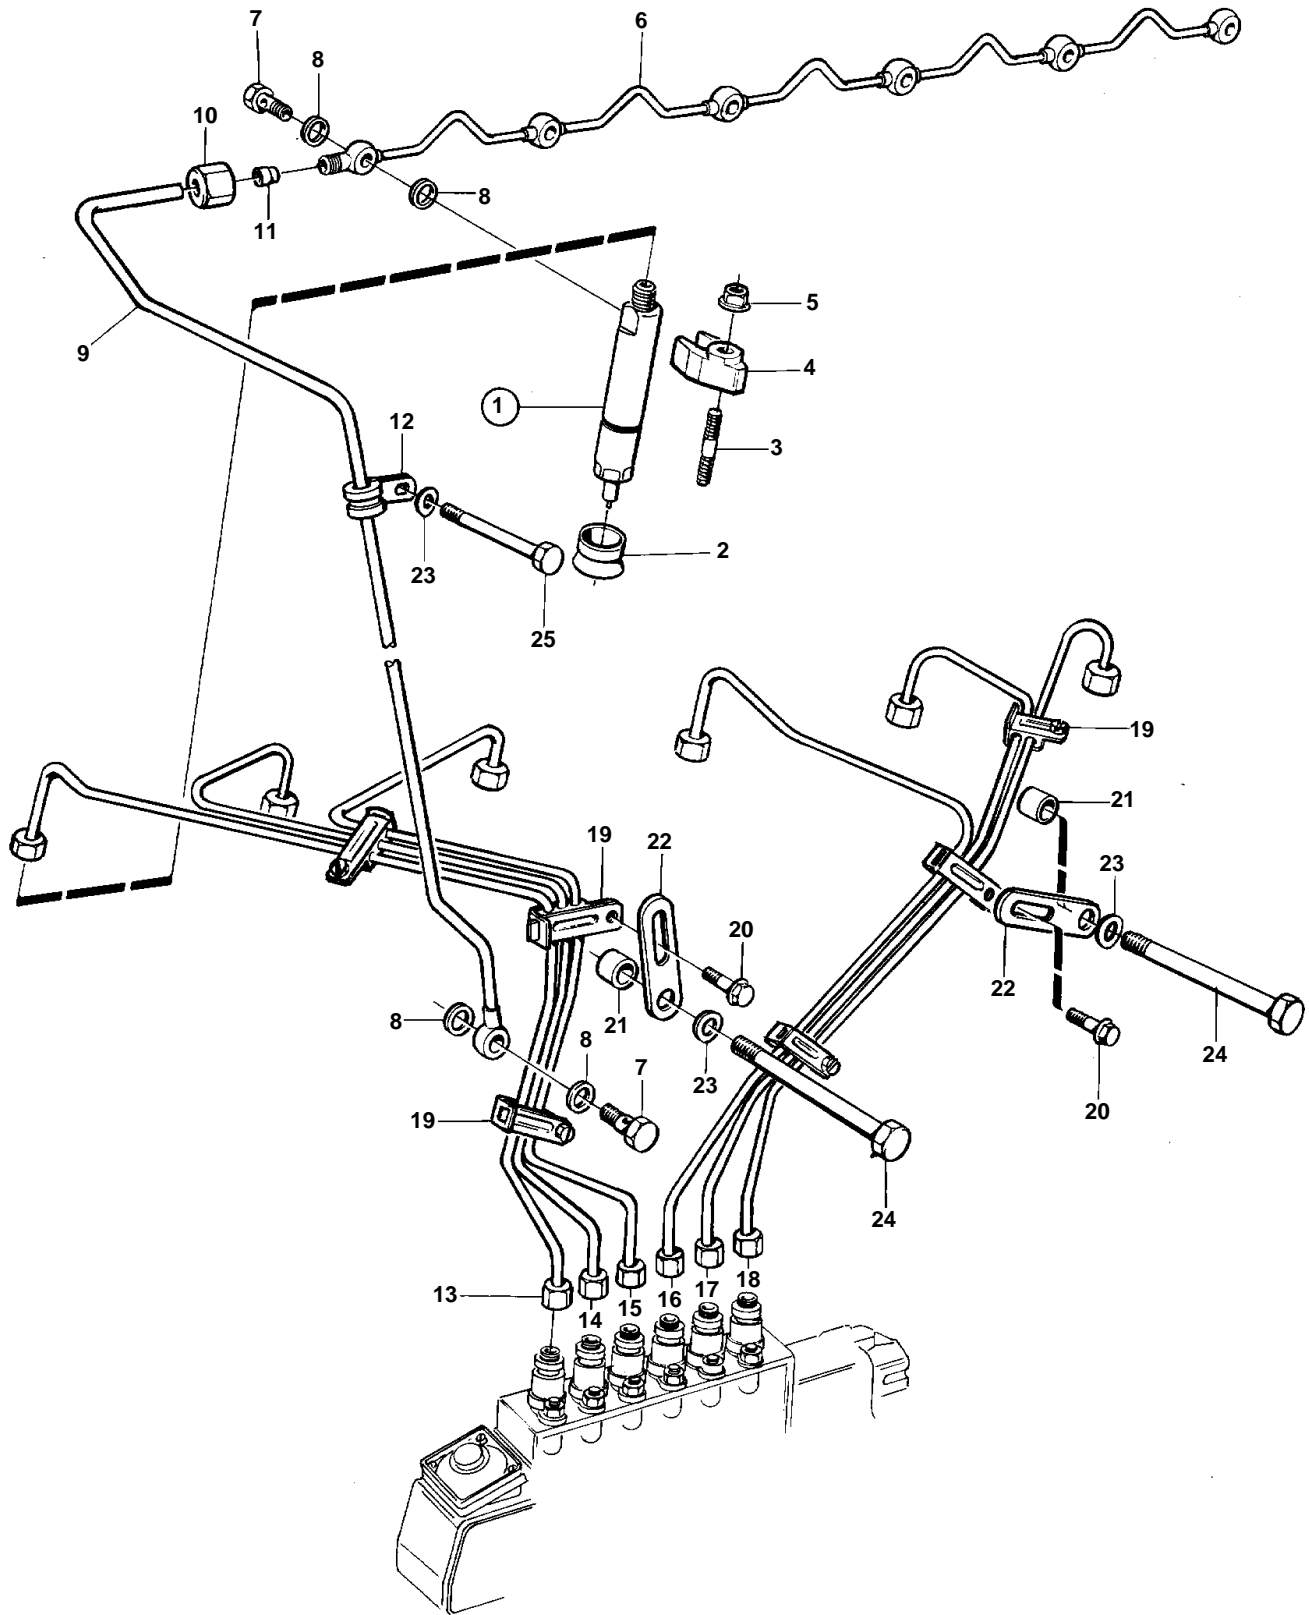

TAMD103A-A, TAMD103A-A AUX

TAMD103A-A, TAMD103A-A AUX

REF	PART NO.	QTY	DESCRIPTION	SEE SEC.	NOTES
1	478606	6	Injector		
	3803281	6	Injector, exch, exch		
				3286	
2	469455	6	Sealing ring		
3	1545022	6	Stud		
4	469797	6	Yoke		
5	971095	6	Flange nut		
6	1545081	1	Leak-off pipe		
7	74033	7	Hollow screw		
8	947620	14	Gasket		
9	846805	1	Leak-off pipe		
10	956980	1	Fitting nut		
11	956966	1	Ferrule		
12	947191	1	Clamp		
13	846711	1	Delivery pipe		CYL 1
14	846712	1	Delivery pipe		CYL 2
15	846713	1	Delivery pipe		CYL 3
16	846714	1	Delivery pipe		CYL 4
17	846715	1	Delivery pipe		CYL 5
18	846716	1	Delivery pipe		CYL 6
19	8194351	1	Clamp		2-PIPES
	8194352	5	Clamp		3-PIPES
20	946544	2	Flange screw		
21	912130	2	Spacer ring		
22	965535	2	Bracket		
23	942336	12	Spring washer		
24	959799	2	Hexagon screw		L=159mm
25	959797	10	Hexagon screw		L=140mm