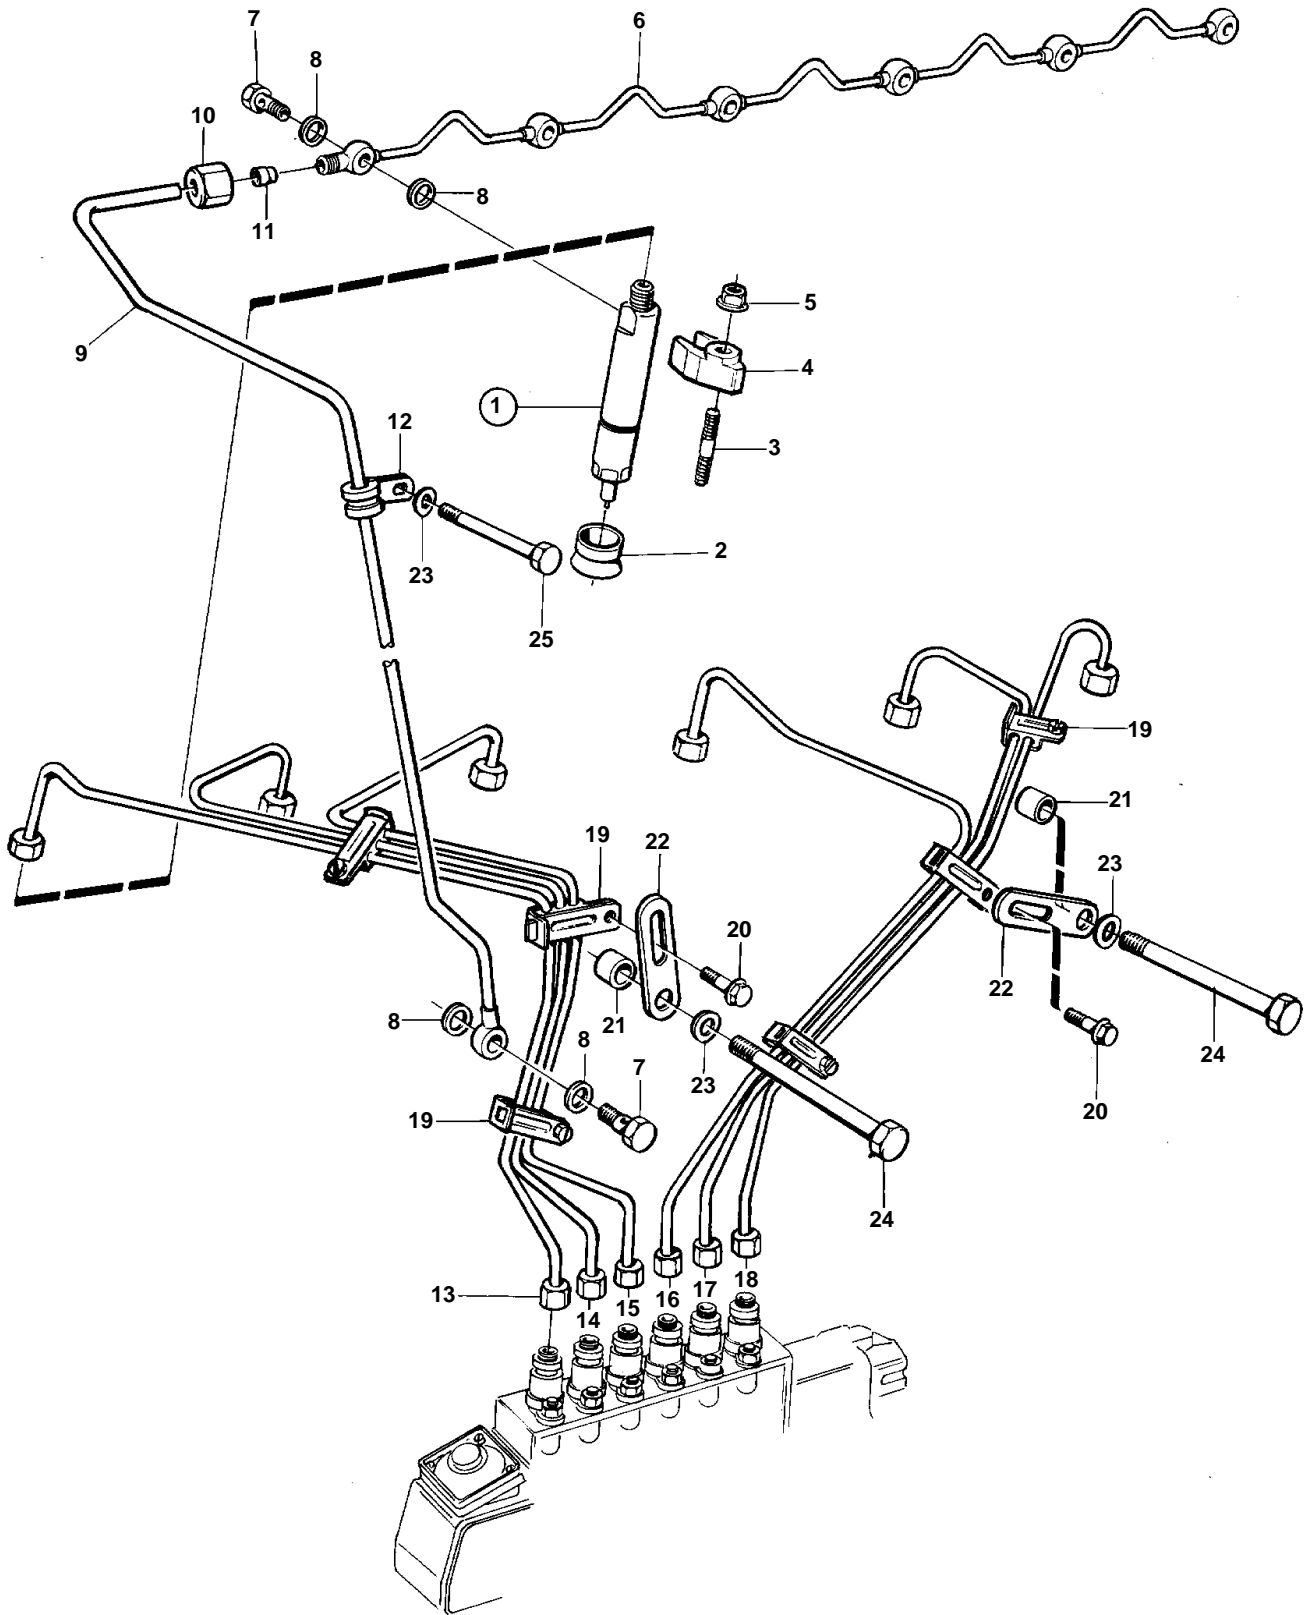

TAMD103A-A, TAMD103A-A AUX

**TAMD103A-A, TAMD103A-A AUX**

REF	PART NO.	QTY	DESCRIPTION	SEE SEC.	NOTES
1	478606	6	Injector		
	3803281	6	Injector, exch, exch		
				3286	
2	469455	6	Sealing ring		
3	1545022	6	Stud		
4	469797	6	Yoke		
5	971095	6	Flange nut		
6	1545081	1	Leak-off pipe		
7	74033	7	Hollow screw		
8	947620	14	Gasket		
9	846805	1	Leak-off pipe		
10	956980	1	Fitting nut		
11	956966	1	Ferrule		
12	947191	1	Clamp		
13	846711	1	Delivery pipe		CYL 1
14	846712	1	Delivery pipe		CYL 2
15	846713	1	Delivery pipe		CYL 3
16	846714	1	Delivery pipe		CYL 4
17	846715	1	Delivery pipe		CYL 5
18	846716	1	Delivery pipe		CYL 6
19	8194351	1	Clamp		2-PIPES
	8194352	5	Clamp		3-PIPES
20	946544	2	Flange screw		
21	912130	2	Spacer ring		
22	965535	2	Bracket		
23	942336	12	Spring washer		
24	959799	2	Hexagon screw		L=159mm
25	959797	10	Hexagon screw		L=140mm