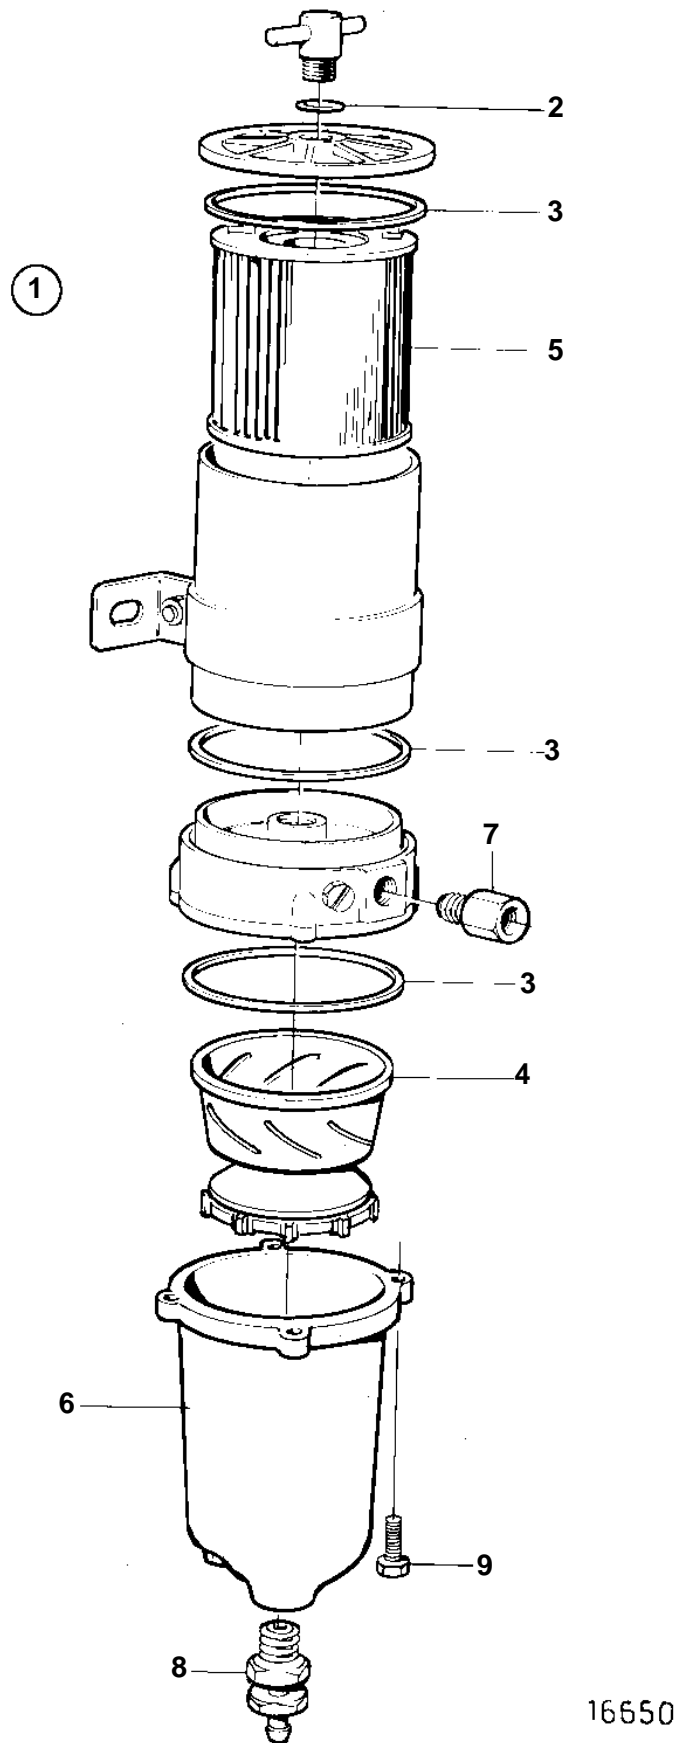

TAMD103A-A, TAMD103A-A AUX

TAMD103A-A, TAMD103A-A AUX

REF	PART NO.	QTY	DESCRIPTION	SEE SEC.	NOTES
1	3825020	1	Fuel filter		REPL BY 877769
			• Bulletin 50-10	50-10-EN	Changes in Fuel Filter Program due to Legislation
			• Bulletin 50-11A	50-11A-EN	Fuel Filters / Water Separators
1	877769	1	Fuel filter		
2	838505	1	• O-ring		
3	846719	3	• Gasket		
4	3825028	1	• Turbine		
5	3838852	1	• Fuel filter insert		
6	3838853	1	• Bowl		Transparent Bowl.
7	846620	2	• Nipple		
8	3825031	1	• Faucet		
9	940094	4	• Hexagon screw		