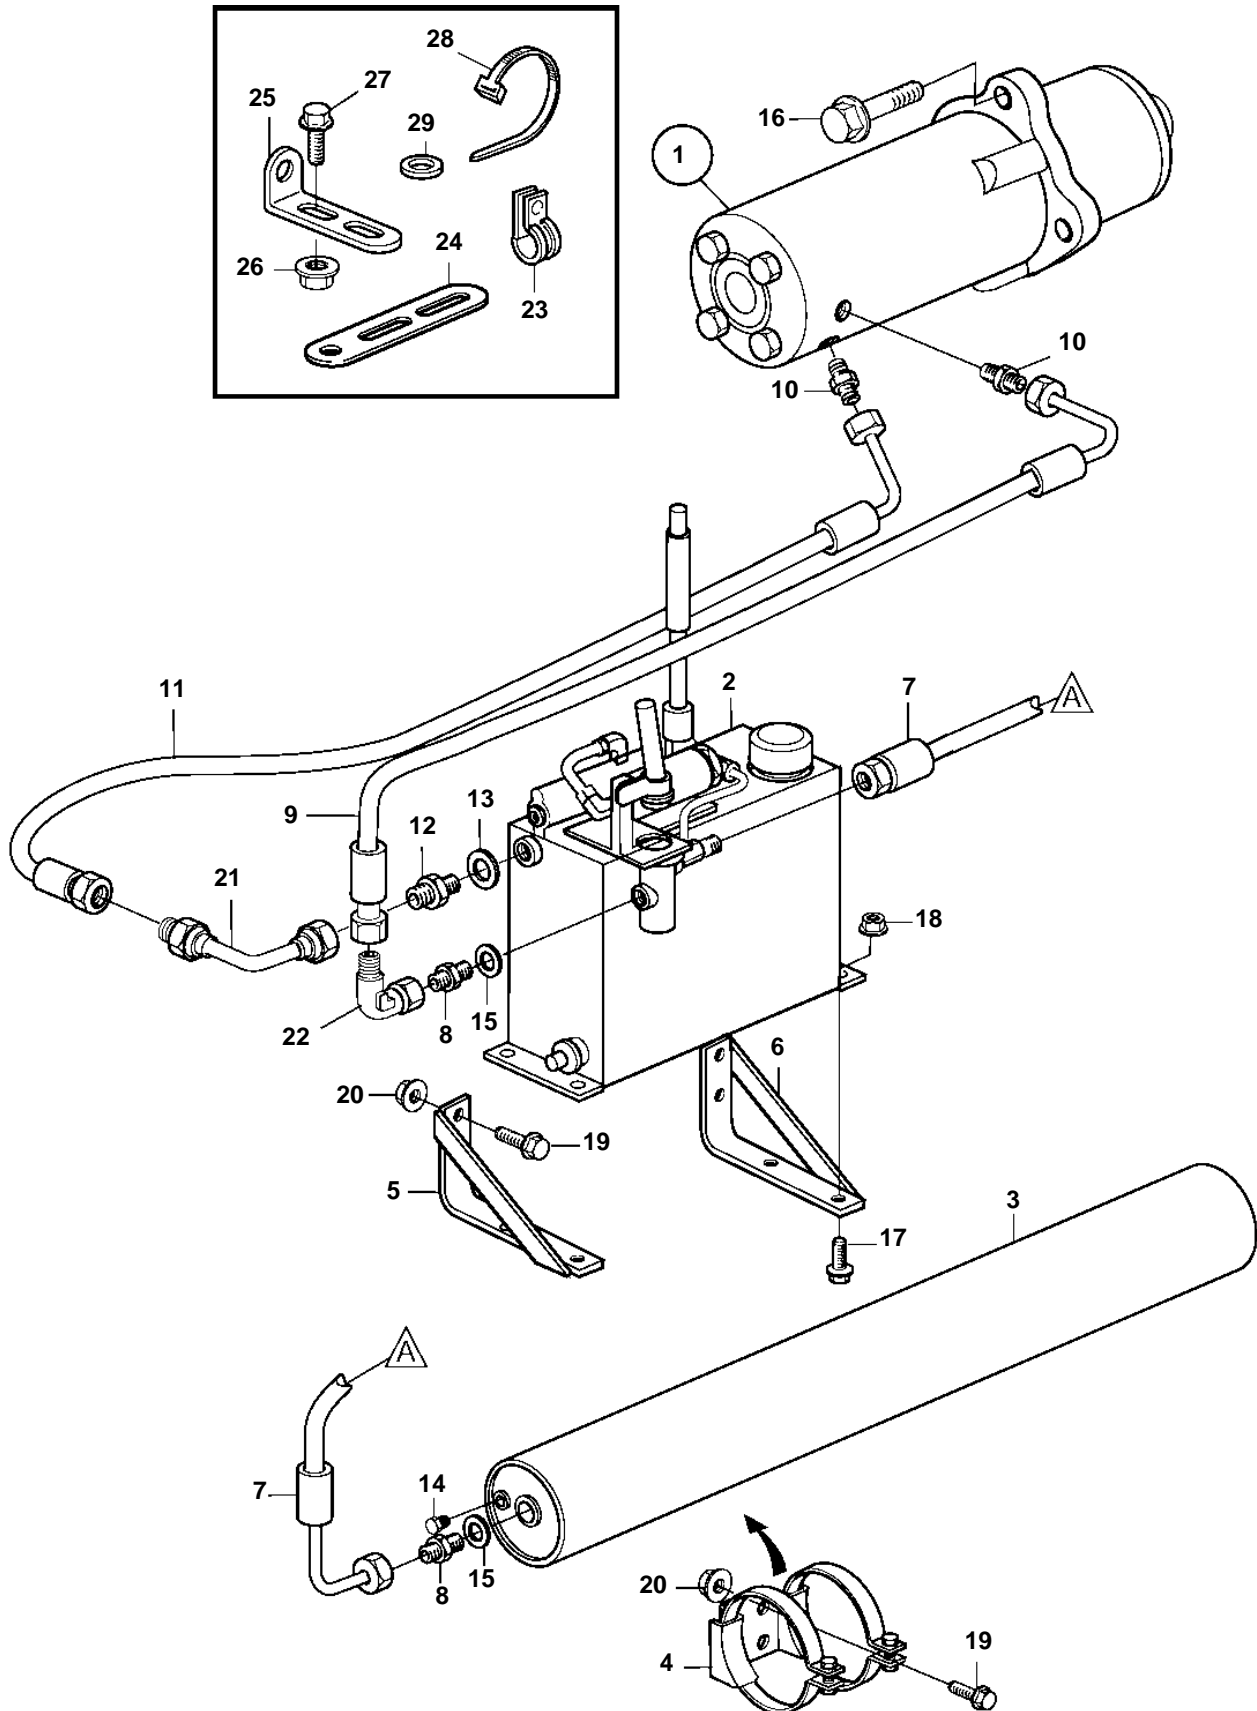

TAMD103A-A AUX

19275

TAMD103A-A AUX

REF	PART NO.	QTY	DESCRIPTION	NOTES
1		1	Hydraulic motor · Parts not sold separately	
2		1	Hydraulic fluid tank	
3		1	Hydraulic equipment	Accumulator
4	3829542	2	Bracket	
5		1	Bracket, left	
6		1	Bracket, right	
7	3829545	1	Hydraulic hose	
8	957031	2	Nipple	
9	3838353	1	Hydraulic hose	
10	941750	2	Nipple	
11	3838352	1	Hydraulic hose	
12	981303	1	Nipple	
13	977937	1	Gasket	(944252)
14	963800	1	Reduction nipple	
15	948883	2	Gasket	
16	946472	3	Flange screw	
17	947760	4	Flange screw	
18	948645	4	Flange lock nut	
19	946752	16	Flange screw	
20	971098	16	Flange lock nut	
21	983826	1	Elbow nipple	
22	964016	1	Elbow nipple	
23	1545432	4	Clamp	
24	965540	1	Bracket	
25	965559	1	Bracket	
26	945408	2	Flange nut	
27	946173	2	Flange screw	
28	948211	2	Cable tie	
29	191172	1	Washer	