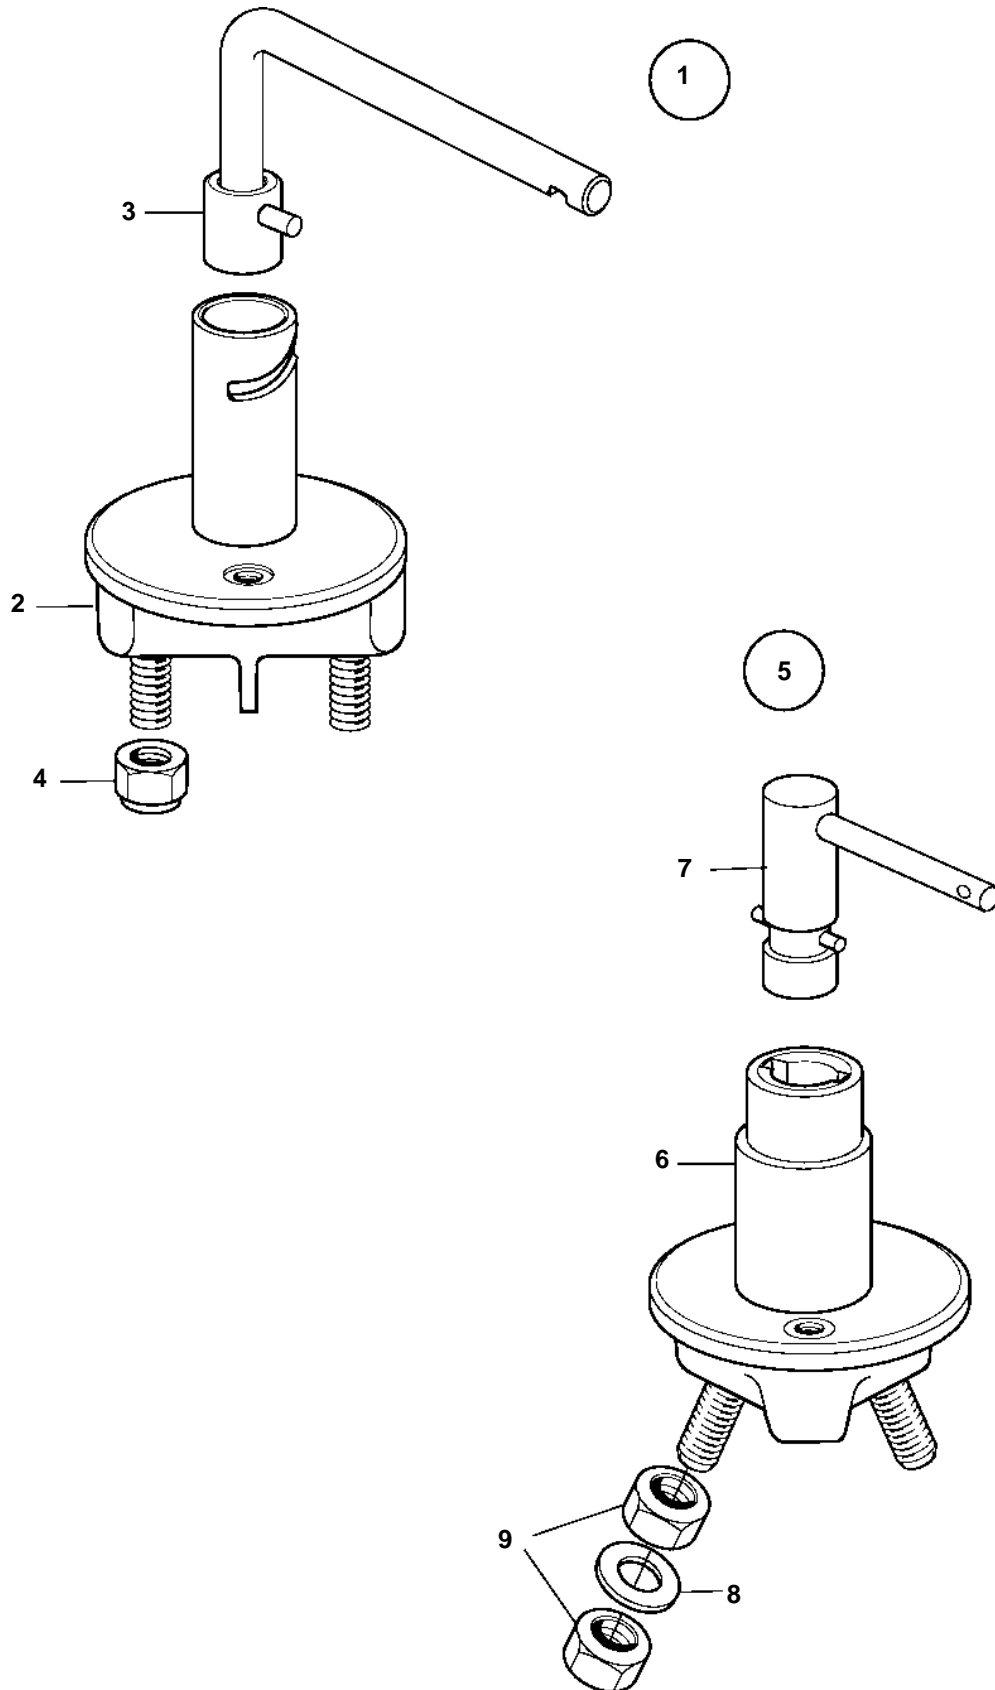

TAMD103A-A, TAMD103A-A AUX

## TAMD103A-A, TAMD103A-A AUX

REF	PART NO.	QTY	DESCRIPTION	NOTES
1	870980	1	Main switch	Replaced by 1140319
2		1	· Switch	
3	243700	1	· Handle	Replaced by 1140319
4	971071	2	· Hexagon nut	
5	1140319	1	Battery main switch	
6		1	· Switch	
7	1140427	1	· Cock handle	
8	1140428	2	· Washer	
9	17602	4	· Hexagon nut	