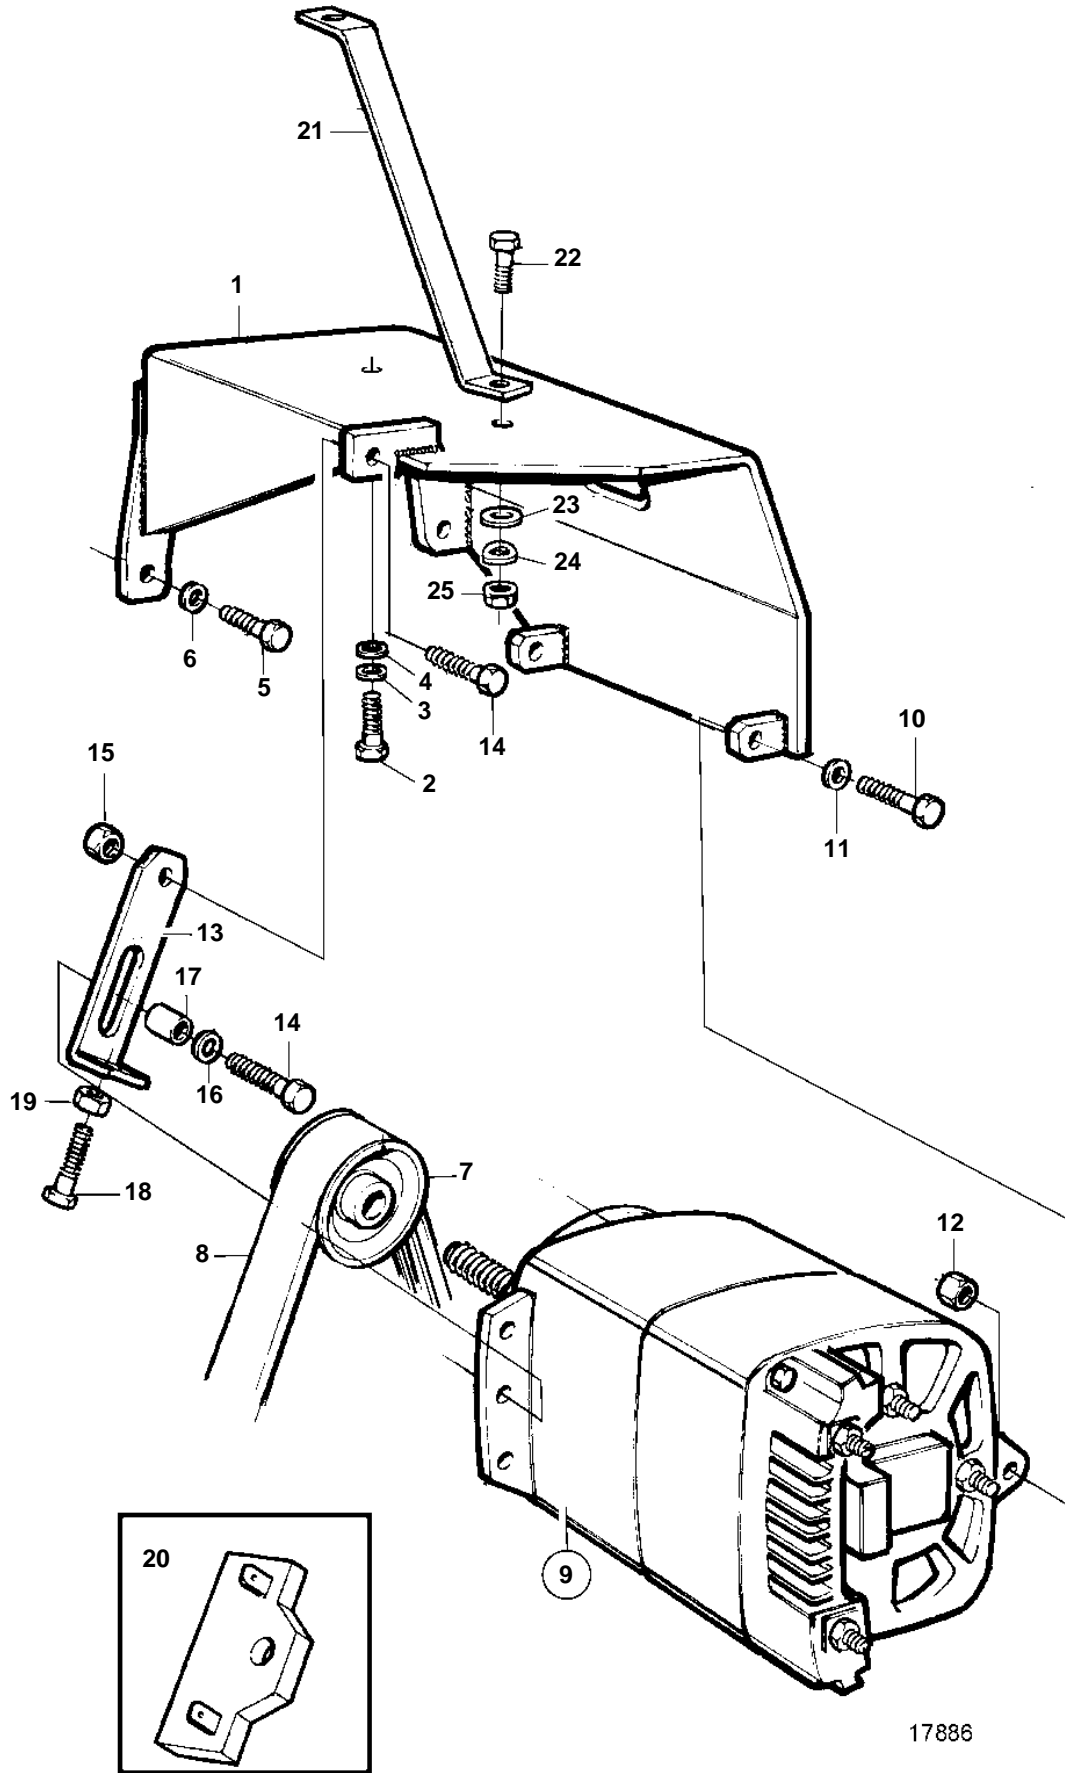

TAMD103A-A, TAMD103A-A AUX

17886

TAMD103A-A, TAMD103A-A AUX

REF	PART NO.	QTY	DESCRIPTION	NOTES
1	849764	1	Alternator bracket	
2	940115	2	Hexagon screw	
3	942336	2	Spring washer	
4	960142	2	Washer	
5	955536	4	Hexagon screw	
6	942336	4	Spring washer	
7	849773	1	Pulley	
8	862488	1	V-belt	
9	3803499	1	Alternator, exch	
10	955564	2	Hexagon screw	
11	955898	2	Washer	
12	950356	2	Lock nut	
13	849791	1	Tensioner	
14	955562	2	Hexagon screw	
15	950356	1	Lock nut	
16	940280	1	Spring washer	
17	823196	1	Spacer sleeve	
18	973246	1	Hexagon screw	
19	971071	1	Hexagon nut	
20		1	Control resistance	
21		1	Stay, therm. housing	For engines in with keel cooling.
22	955535	1	Hexagon screw	
23	976945	1	Washer	
24	941908	1	Spring washer	
25	955827	1	Hexagon nut	