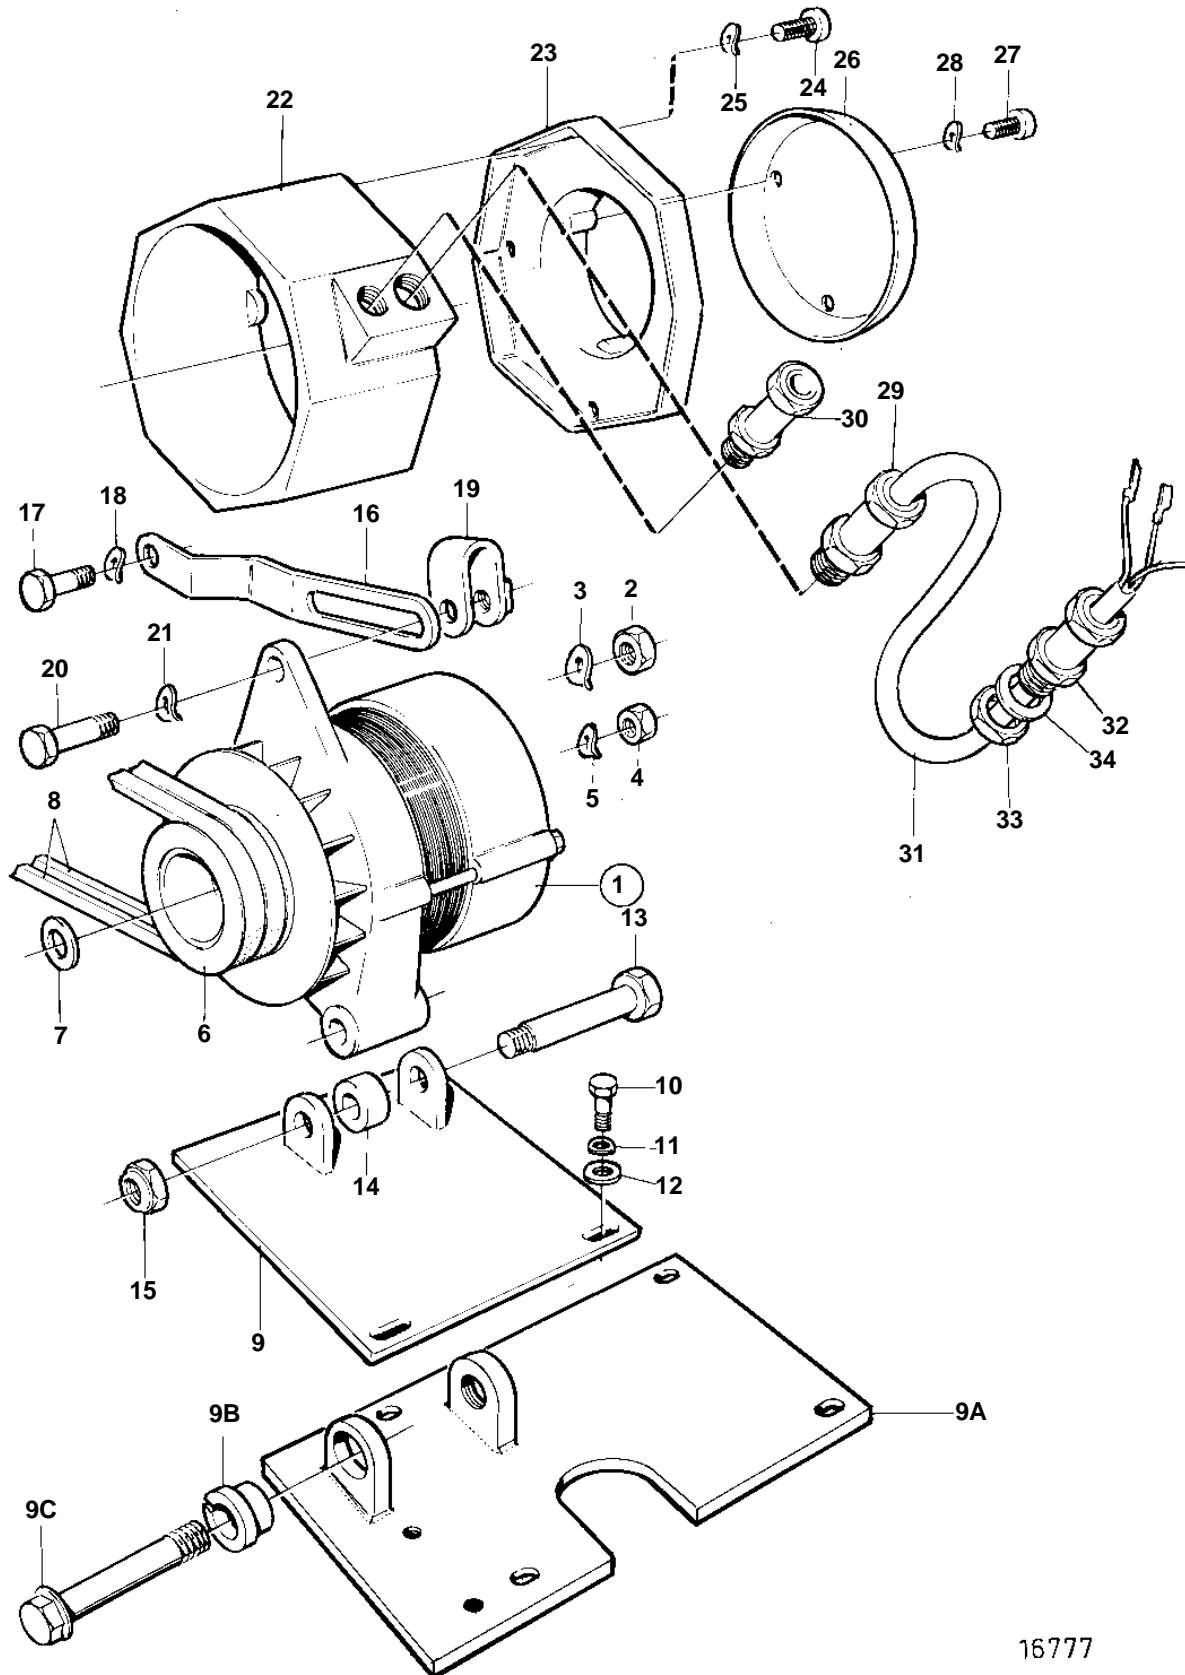

TAMD103A-A, TAMD103A-A AUX

16777

TAMD103A-A, TAMD103A-A AUX

REF	PART NO.	QTY	DESCRIPTION	SEE SEC.	NOTES
1	873771	1	Alternator		
	3803443	1	Alternator, exch, exch		
				4169	
2	955781	1	Hexagon nut		
3	941906	1	Spring washer		
4	955780	1	Hexagon nut		
5	941905	1	Spring washer		
6	841812	1	Pulley		
7	955900	1	Washer		
8	966870	1	V-belt		
9	823935	1	Bracket		Replaced by 3826075, 1 ea 1675685, 1 ea 966366.
9A	3826075	1	Bracket		
9B	1675685	1	Spacer sleeve		
9C	966366	1	Flange screw		
10	940135	4	Hexagon screw		
11	941907	4	Spring washer		
12	955894	4	Washer		
13	822580	1	Screw		
14	912151	1	Spacer ring		
15	950355	1	Lock nut		
16	846831	1	Tensioner		
17	955536	1	Hexagon screw		
18	942336	1	Spring washer		
19	466735	1	Tensioning eyelet		
20	955298	1	Hexagon screw		
21	941907	1	Spring washer		
22	845224	1	Housing		
23	845225	1	Cardboard tube		
24	956065	4	Cross recessed screw		
25	941904	4	Spring washer		
26	845226	1	Cardboard tube		
27	956061	3	Cross recessed screw		
28	941904	3	Spring washer		
29	881193	1	Cable union		
30	3888619	1	Cable union		
31		1	Cable trunk, Electrical materials	1963	
32	822327	1	Cable union		
33	880243	1	Nut		
34	957185	1	Gasket		