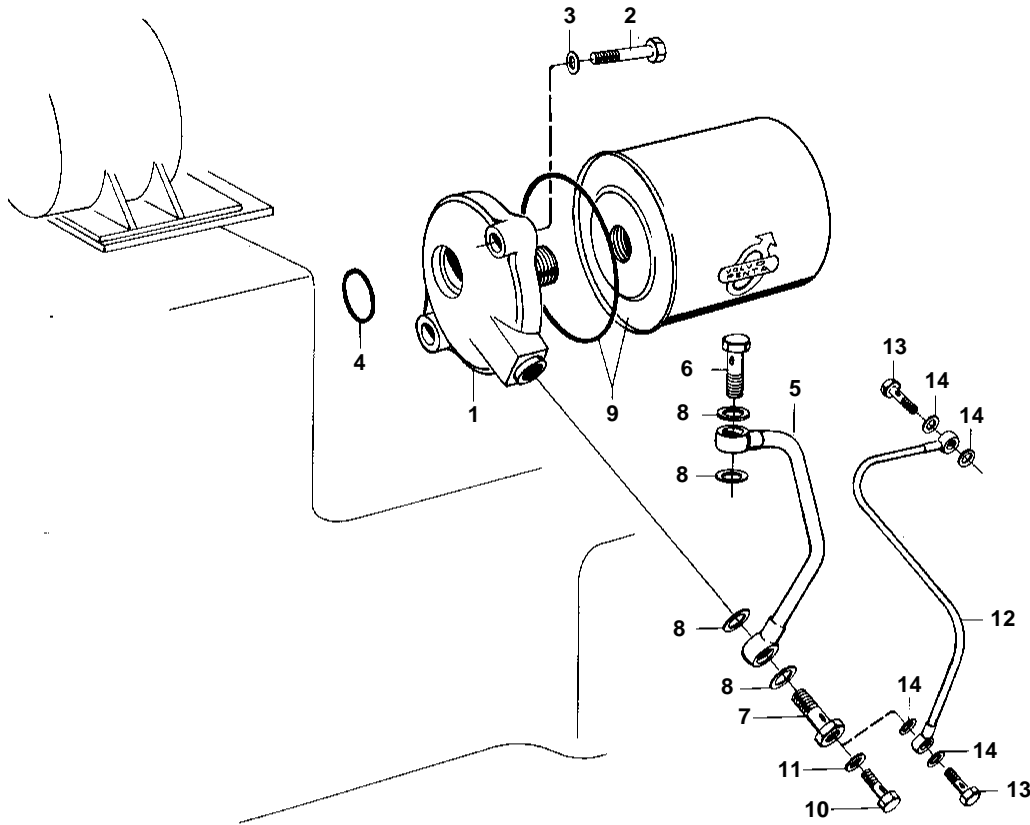

THAMD70C,AQD70CL

3159

THAMD70C,AQD70CL

REF	PART NO.	QTY	DESCRIPTION	NOTES
1	471021	1	Housing	
2	955536	2	Screw	
3	942336	2	Spring washer	
4	471045	1	Sealing ring	IK
5	471091	1	Oil pipe	
6	191157	1	Hollow screw	
7	944684	1	Hollow screw	
8	957185	4	Gasket	IK
9	471034	1	Oil filter	
10	960628	1	Plug	
11	907132	1	Gasket	
12	836860	1	Pressure oil line	SEE GROUP 3
13	48634	2	Hollow screw	SEE GROUP 3
14	907132	4	Gasket	SEE GROUP 3