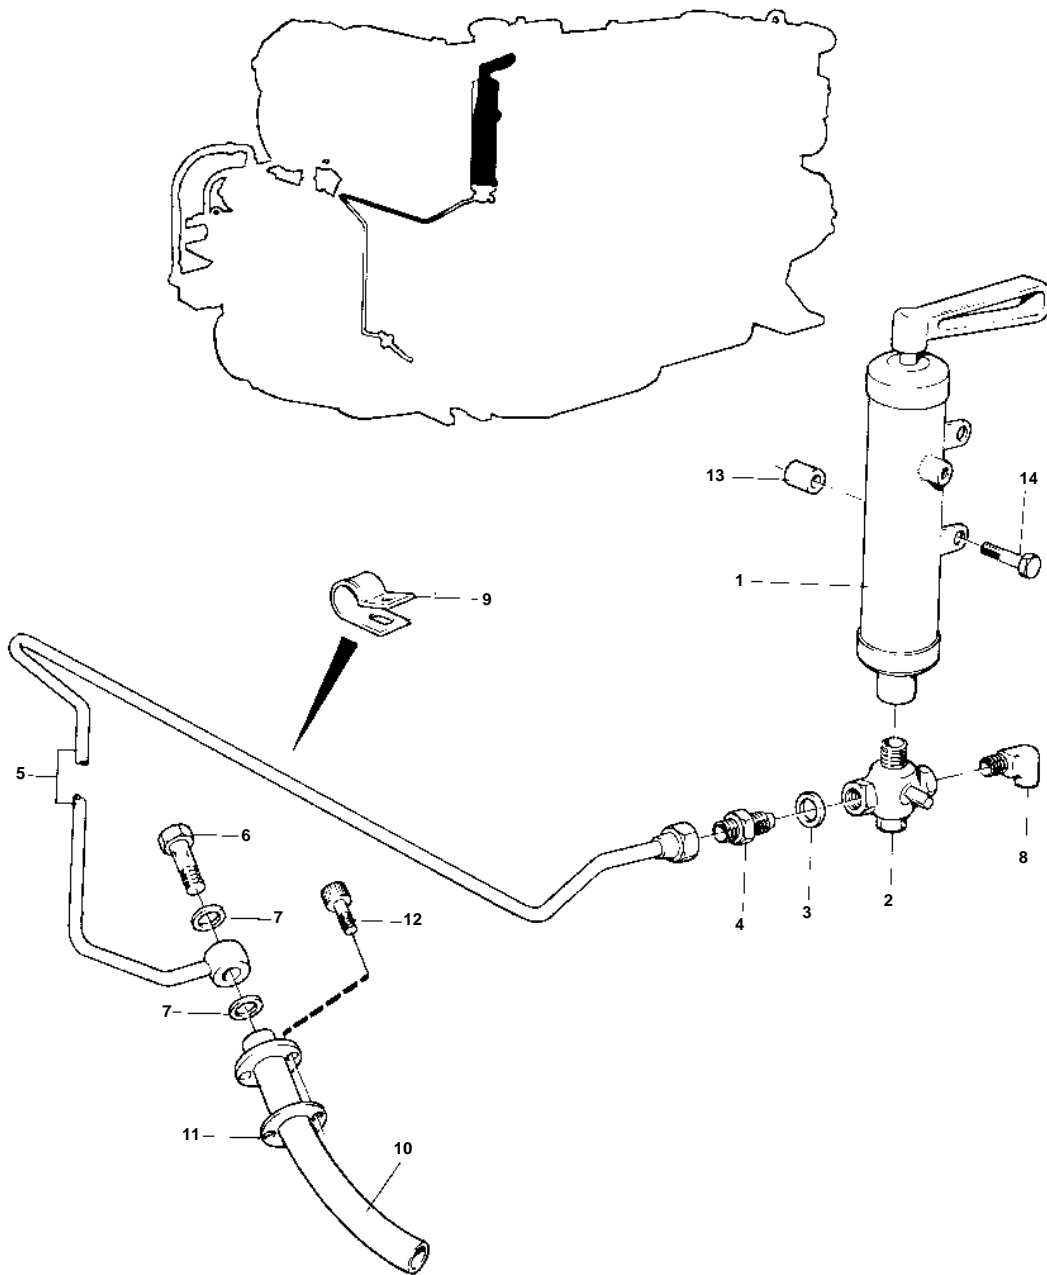

TAMD70C,AQD70C

3797

TAMD70C,AQD70C

REF	PART NO.	QTY	DESCRIPTION	NOTES
1	842020	1	Oil bilge pump	
2	837383	1	Tap	
3	907133	1	Washer	
4	828005	1	Nipple	
5	843019	1	Oil scavenging pipe	
6	25167	1	Hollow screw	
7	957178	2	Gasket	
8	941771	1	Anchorage	
9	191992	1	Clamp	MO-XXXX/22342
10	837961	1	Tube	
11	837964	1	Gasket	
12	956553	2	Screw	
13	820506	2	Spacer sleeve	
14	955530	1	Screw	MO-XXXX/22342 L = 83 MM
	955529	1	Screw	MO-XXXX/22342 L = 76 MM
	955529	2	Screw	MOXXXX/22343- L = 76 MM