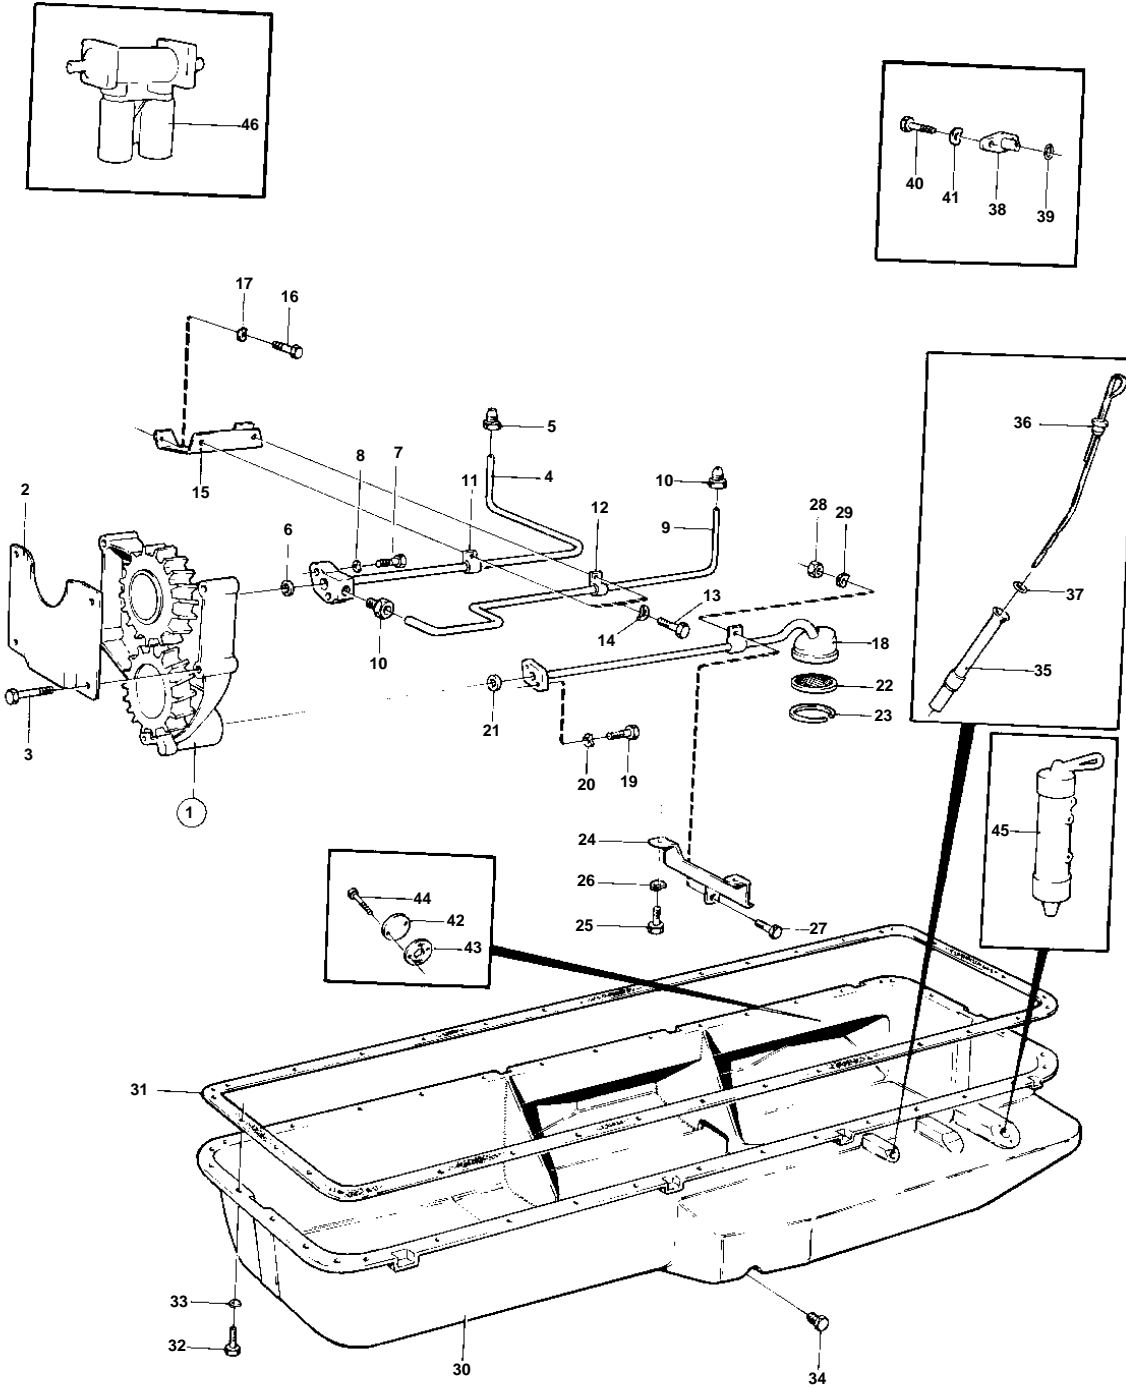

TAMD70C,AQD70C

3723

TAMD70C,AQD70C

REF	PART NO.	QTY	DESCRIPTION	SEE SEC.
1	466387	1	Oil pump	
				02A-1900
2	421404	1	Baffle	
3	955538	4	Screw	
4	466333	1	Delivery pipe	
5	466906	1	Fitting	
6	949656	1	O-ring	IK
7	955531	2	Screw	
8	941907	2	Spring washer	
9	842458	1	Delivery pipe	
10	466905	2	Fitting	
11	949747	1	Clamp	
12	949746	1	Clamp	
13	191337	2	Screw	
14	941907	2	Spring washer	
15	466337	1	Bracket	
16	955524	2	Screw	
17	941907	2	Spring washer	
18	837965	1	Oil pipe	
19	955530	2	Screw	
20	941907	2	Spring washer	
21	925060	1	O-ring	IK
22	403483	1	Wire gauze	
23	118123	1	Lock ring	
24	466104	1	Baffle plate	
25	955524	2	Screw	
26	941907	2	Spring washer	
27	940113	1	Screw	
28	955826	1	Nut	
29	941907	1	Spring washer	
30	843560	1	Oil pan	
31	424601	1	Gasket	IK
32	955525	36	Screw	
33	941907	36	Spring washer	
34	192538	1	Magnetic plug	
35	843572	2	Tube	
36	842007	2	Oil dipstick	
37	955982	2	O-ring	
38	421123	1	Reducing valve	
39	949974	1	O-ring	IK
40	940100	2	Screw	
41	941906	2	Spring washer	
42	842927	1	Flange	
43	842928	1	Gasket	
44	955525	3	Screw	
45		1	OIL BILGE PUMP AND INSTALLATION COMPONENTS	02A-2500
46		1	OIL FILTER AND INSTALLATION COMPONENTS	02A-2150