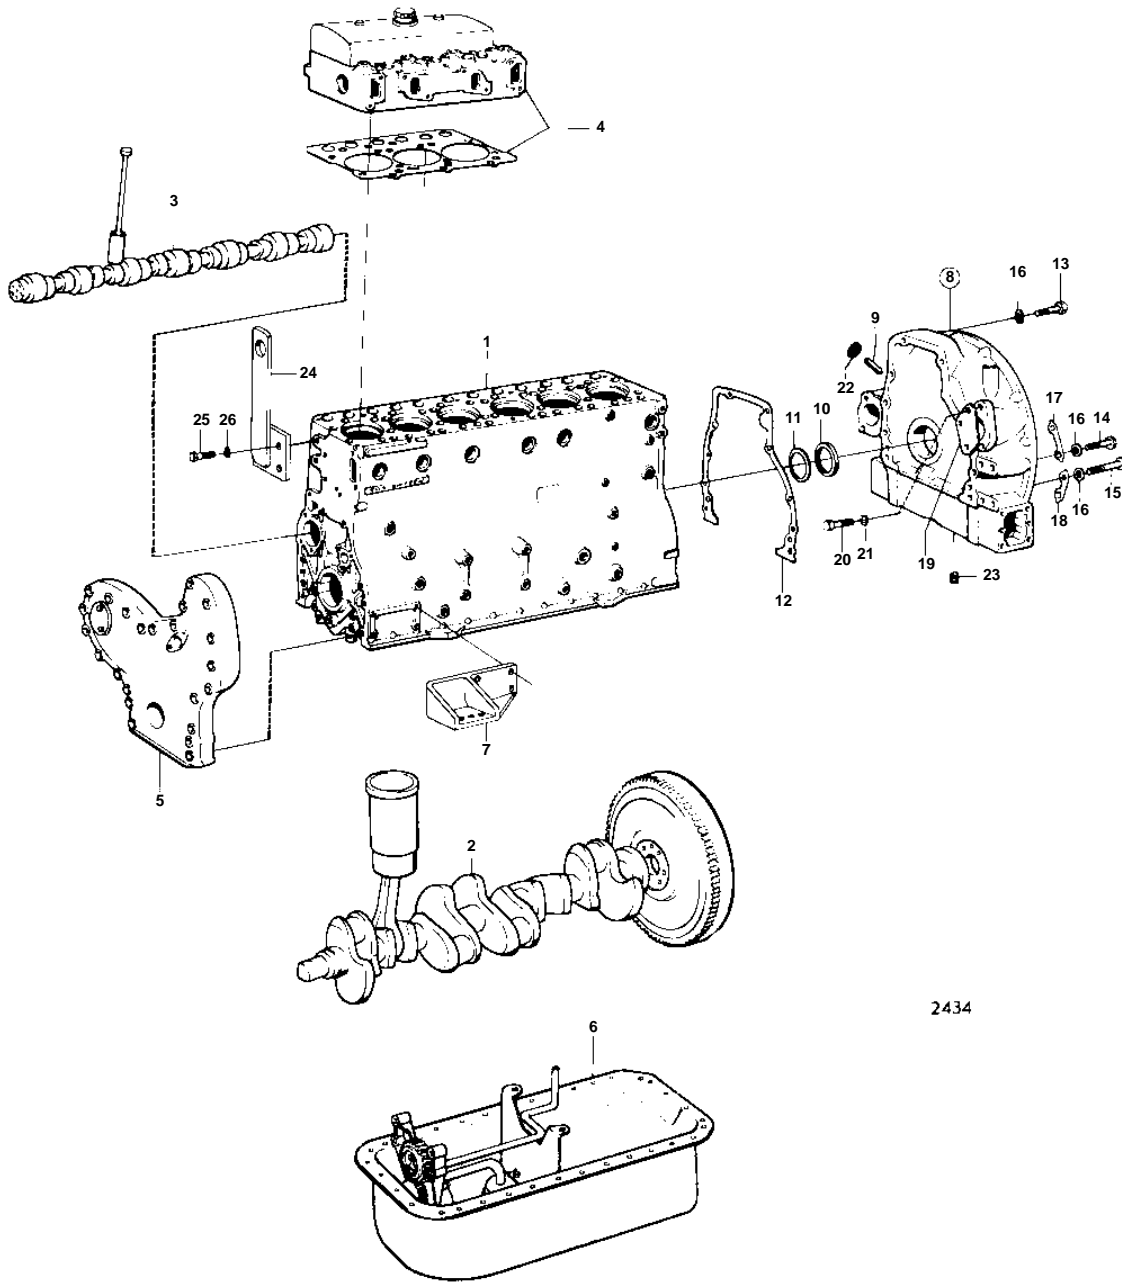

TAMD70C,AQD70C

2434

TAMD70C,AQD70C

REF	PART NO.	QTY	DESCRIPTION	SEE SEC.	NOTES
1		1	CYLINDER BLOCK	02A-0350	
2		1	CRANKSHAFT AND RELATED PARTS	02A-0550	
3		1	CAMSHAFT	02A-0700	
4		2	CYLINDER HEAD	02A-0900	
5		1	TIMING GEAR COVER AND GEARS	02A-1150	
					*
6		1	LUBRICATING SYSTEM	02A-1600	
7		1	ENGINE MOUNTS	02A-2650	
				02A-2750	
				02A-2700	
8	821790	1	Flywheel housing		
	847320	1	Flywheel housing		SEATING FOR ENGINE BRACKET PLACED ABOVE THE CENTRE LINE OF CRANKSHAFT.
9	404069	1	• Setting indicator		
10	471056	1	Seal		
11	821766	1	Spacer ring		
12	420167	1	Gasket	IK	
13	955581	2	Screw		
14	955580	6	Screw		
15	955583	2	Screw		
16	120196	10	Washer		
17	941466	2	Lock washer		
18	941464	2	Lock washer		
19	423081	1	Flange		
20	940133	3	Screw		
21	942336	3	Spring washer		
22	61822	1	Rubber plug		
23	952357	1	Plug		
24		1	LIFTING ARM		
25	955561	2	Screw		
26	940280	2	Spring washer		