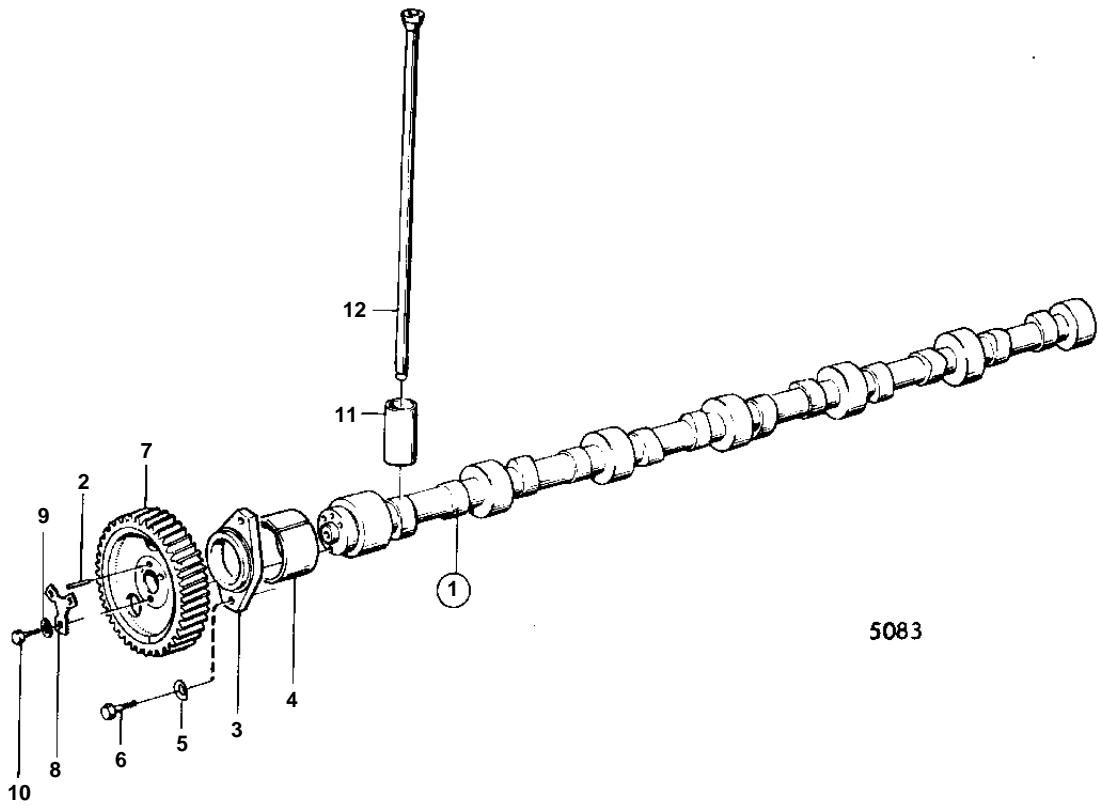

THAMD70C,AQD70CL

5083

THAMD70C,AQD70CL

REF	PART NO.	QTY	DESCRIPTION	SEE SEC.	NOTES
1	421446	1	Camshaft		
2	950588	1	• Pin		
3	469324	1	Flange		
4		7	BUSHING		INCL.IN CYLINDERBLOCK.
5	942336	2	Spring washer		
6	940115	2	Screw		
7	421079	1	Gear	02A-1200	
8	467052	1	Lock washer	02A-1200	
9	467055	3	Washer	02A-1200	
10	940128	3	Screw	02A-1200	
11	471037	12	Tappet		
12	421385	12	Push rod		