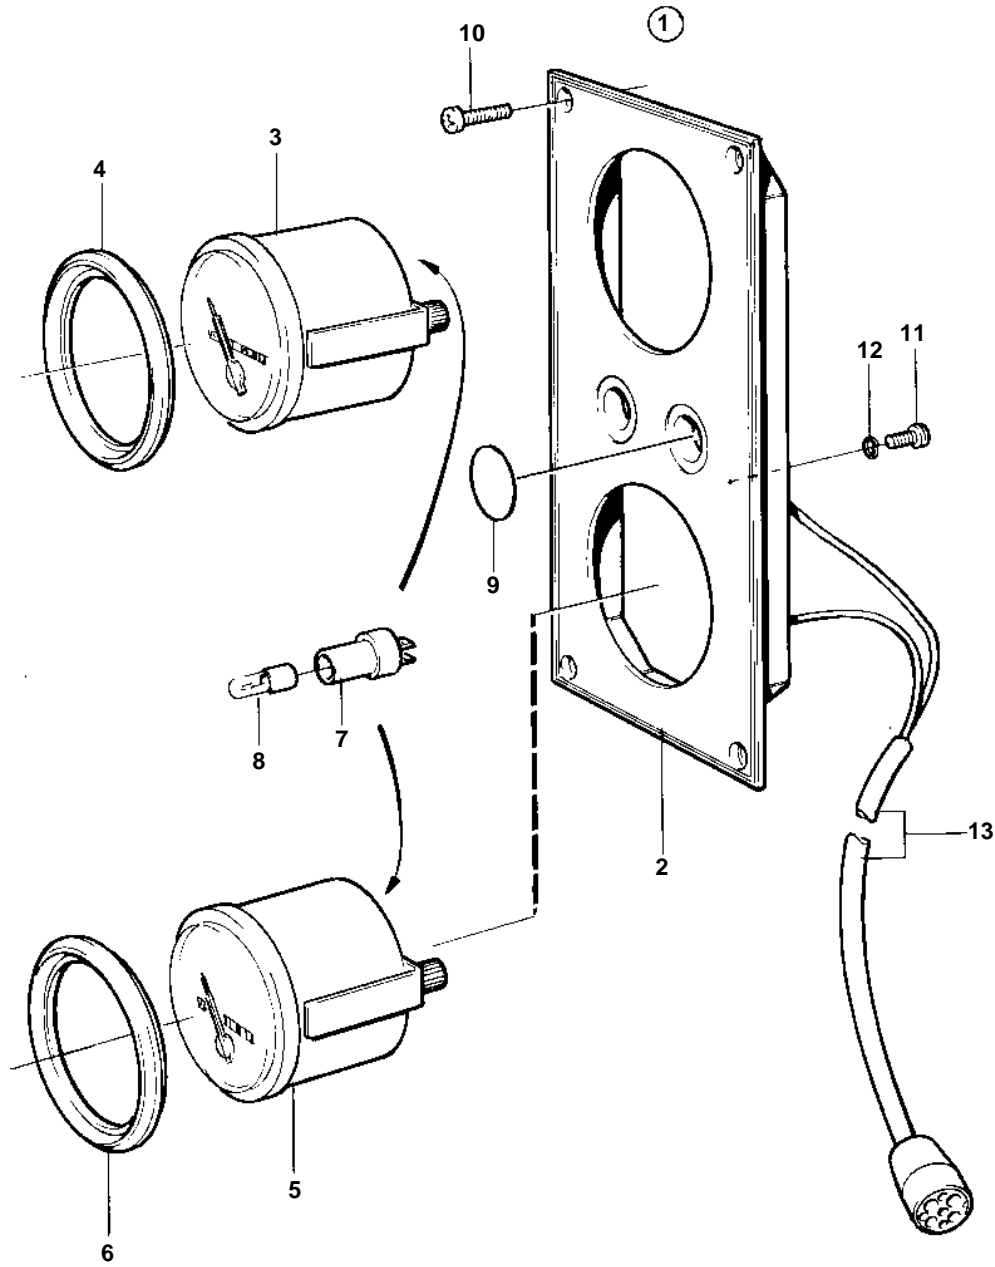

COMMON

7421

COMMON

REF	PART NO.	QTY	DESCRIPTION	NOTES
1	846847	1	Instrument panel	12V
2	828604	1	· Instrument panel	
3	828621	1	· Oil pressure gauge	12 V
4	828542	1	· Front ring	
5	828625	1	· Pressure gauge	12 V
6	828542	1	· Front ring	
7	808175	2	· Bulb socket	
8	19923	2	· Bulb	12 V
9	828607	2	· Cover plate	
10	828647	4	· Screw	
11	949947	1	· Screw	
12	941904	1	· Spring washer	
13		1	· CABLE UNIT	TURBO COMPRESSOR - REVERSE GEAR